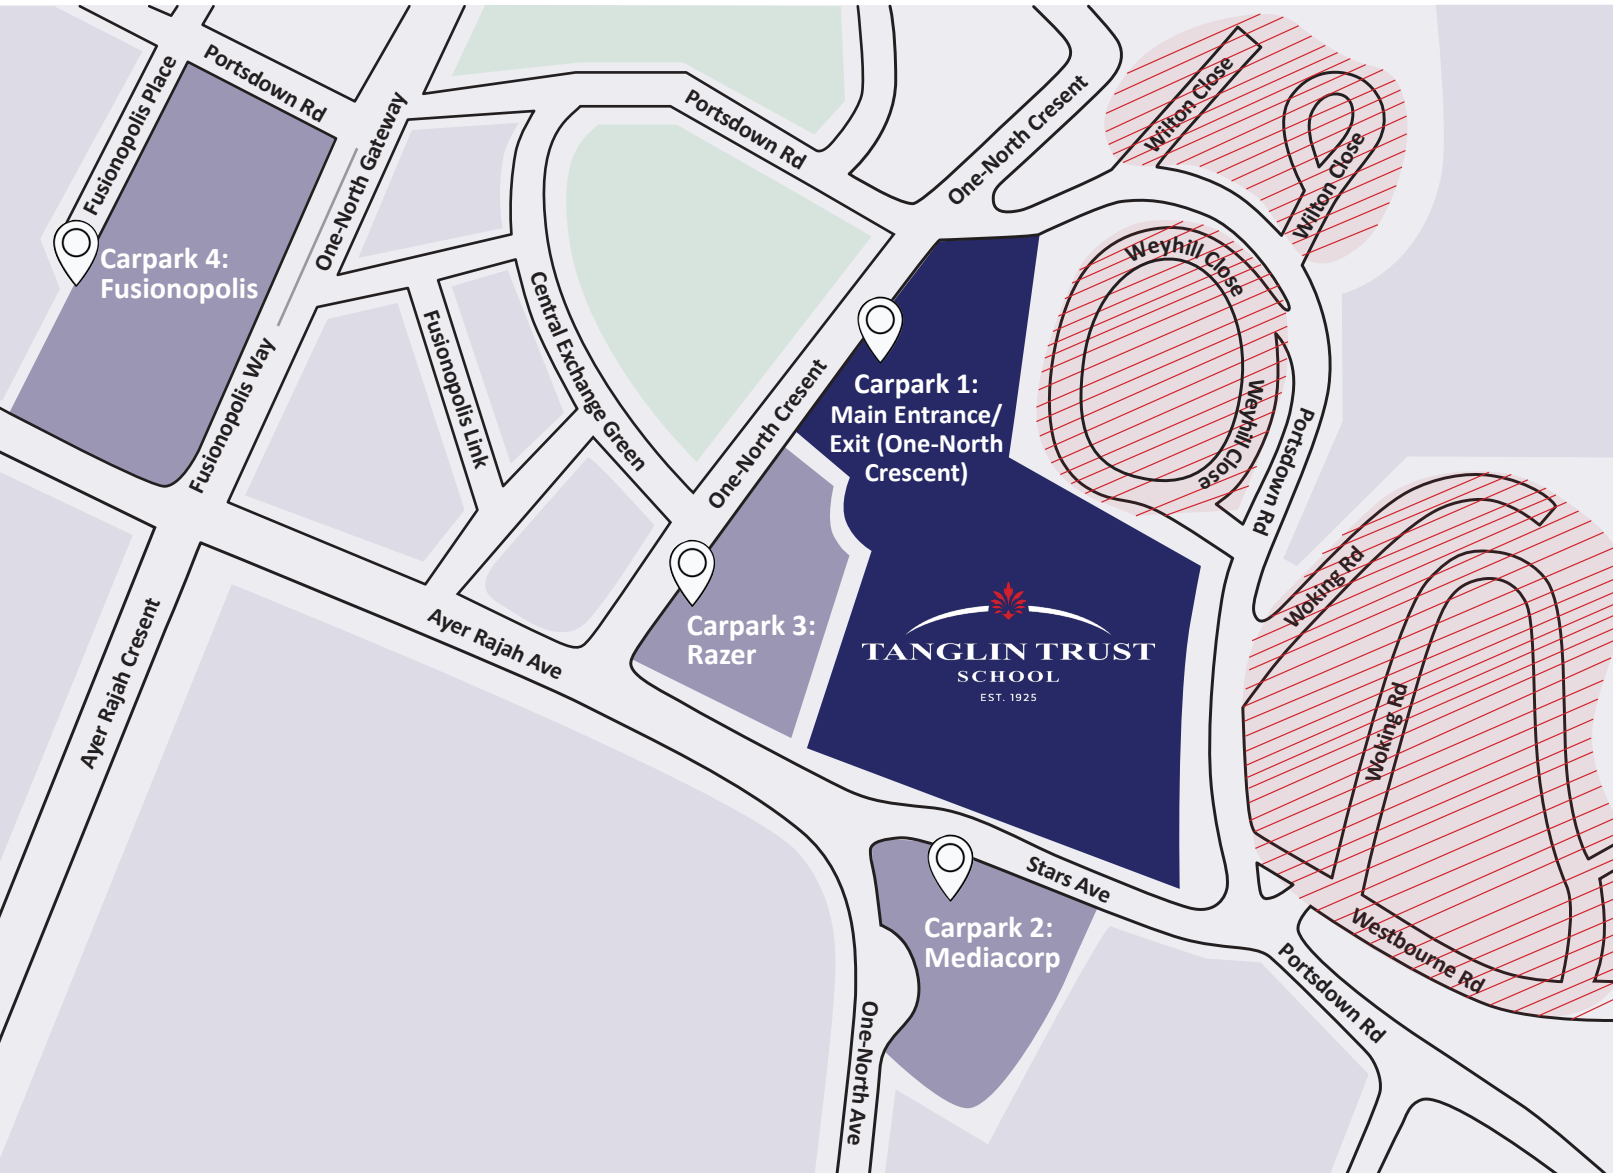

Parking Guide for Visitors

Illegal Parking Areas:

- Weyhill Close
- Woking Rd
- Westbourne Rd
- Wilton Close

Where to Park:

- **Carpark 1:** Visitors' carpark, under Tanglin Centenary Building accessible via Main Entrance along One-North Crescent
- **Carpark 2:** Mediacorp, accessible via Stars Avenue
- **Carpark 3:** Razer, accessible via One-North Crescent
- **Carpark 4:** Fusionopolis, accessible via Fusionopolis Place