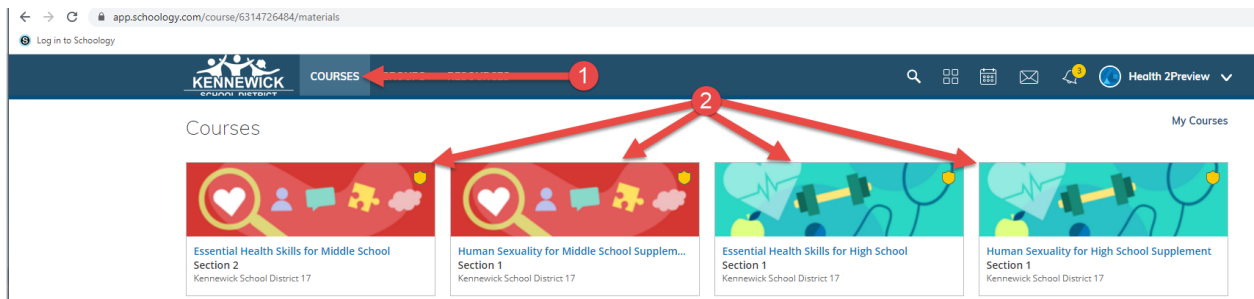

1. Open an Internet browser and go to: <https://app.schoology.com/login>

2. On the login screen, enter Health.2Preview@ksd.org in the “Email or Username” field and School22 in the “password” field.
3. Click login

Sign in to Schoology

All fields are required

Health.2Preview@ksd.org

.....

Log in ← Forgot your password

SSO Login

If prompted by your browser to save the password, choose never.

4. Click on the courses tab and choose either the Middle School or High School course to view the curriculum.

The Curriculum is all listed In unit folders under the Materials tab on the left side menu. Click on Materials, then click on the arrow next to any folder to expand to view the contents.