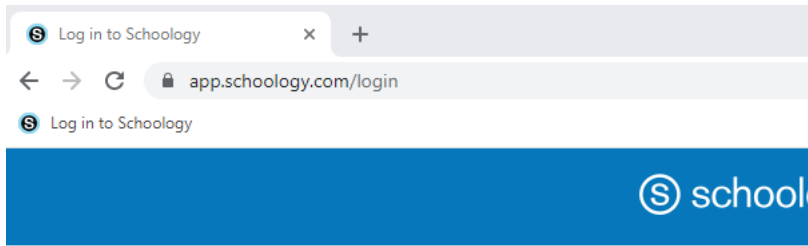

1. Open an Internet browser and go to: <https://app.schoology.com/login>

2. On the login screen, enter Health.2Preview@ksd.org in the “Email or Username” field and School22 in the “password” field.
3. Click login

Sign in to Schoology

All fields are required

Health.2Preview@ksd.org

.....

Log in ← Forgot your password

SSO Login

If prompted by your browser to save the password, choose never.

4. Click on the courses tab and choose either the Middle School or High School course to view the curriculum.