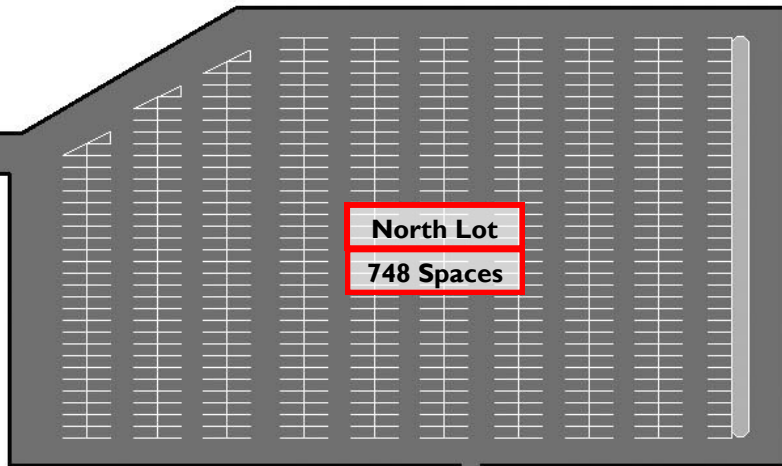

Zionsville Road

Handicap Parking

Lobby Entrance

Loading Dock

Pike Library