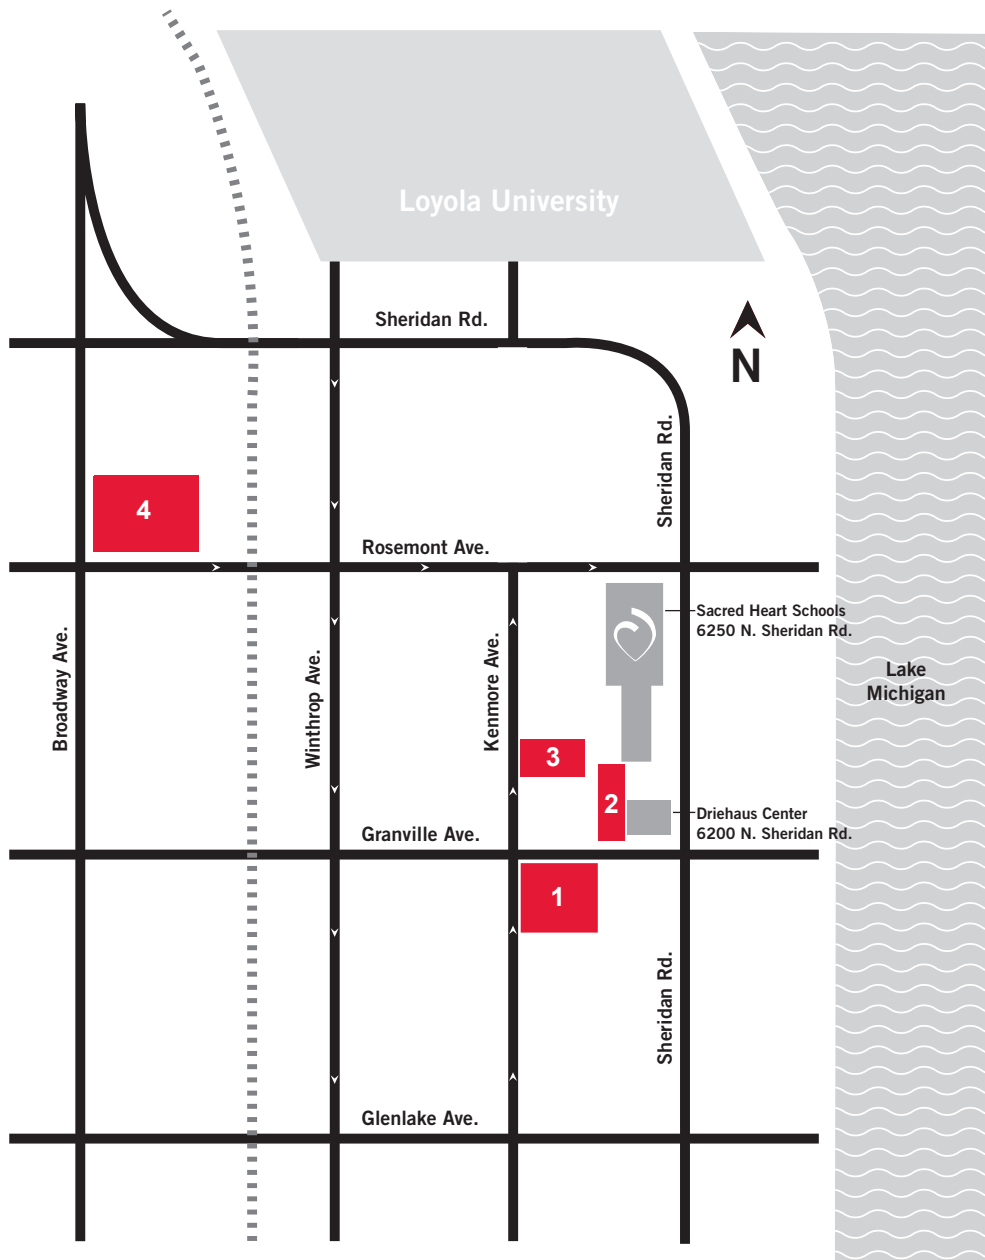

Sacred Heart Schools Location & Parking Options

- 1 Main parking lot:
Southeast corner of Granville and Kenmore Avenues. Enter from Granville Avenue via alley.
- 2 Visitor's parking:
West of the Driehaus Center at 6200 North Sheridan Road. Enter from Granville Avenue.
- 3 Kenmore parking lot:
6215 North Kenmore Avenue between Granville and Rosemont Avenues. Enter from Kenmore Avenue.
- 4 Ismaili Center:
Northeast corner of Broadway and Rosemont Avenues. Free parking from 7:30 am to 4 pm, Monday-Friday. Towing after 4 pm.

SACRED  **HEART**
THE ACADEMY & HARDEY PREP
6250 North Sheridan Road • Chicago, IL • 60660
www.shschicago.org