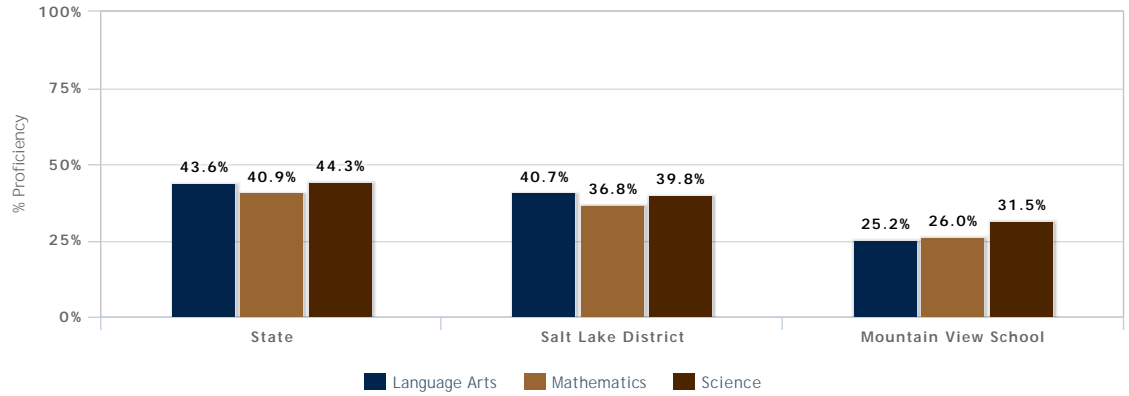

School Year
2021/2022

District
Salt Lake District

School
Mountain View Sch

Grades
All

Student Proficiency Results for Mountain View School

2022 % of Students Proficient

Student Proficiency Results for Mountain View School by Demographic Group

Demographic Categories	Language Arts % Prof	Mathematics % Prof	Science % Prof
All Students	25.2%	26.0%	31.5%
African American	11%-19%	20%-29%	21%-29%
American Indian	N<10	N<10	N<10
Asian	40%-49%	21%-29%	50%-59%
Caucasian	40%-49%	30%-39%	40%-49%
Hispanic	20.5%	27.5%	31.2%
Multiple Races	N<10	N<10	N<10
Pacific Islander	19.5%	15.0%	11%-19%
Female	32.2%	28.6%	30.9%
Male	18.8%	23.6%	32.2%
Economically Disadvantaged	24.3%	22.0%	28.3%
Limited English Proficiency	21.9%	25.3%	28.8%
Students with Disabilities	≤10%	≤10%	11%-19%
Mobile	≤10%	≤10%	≤20%