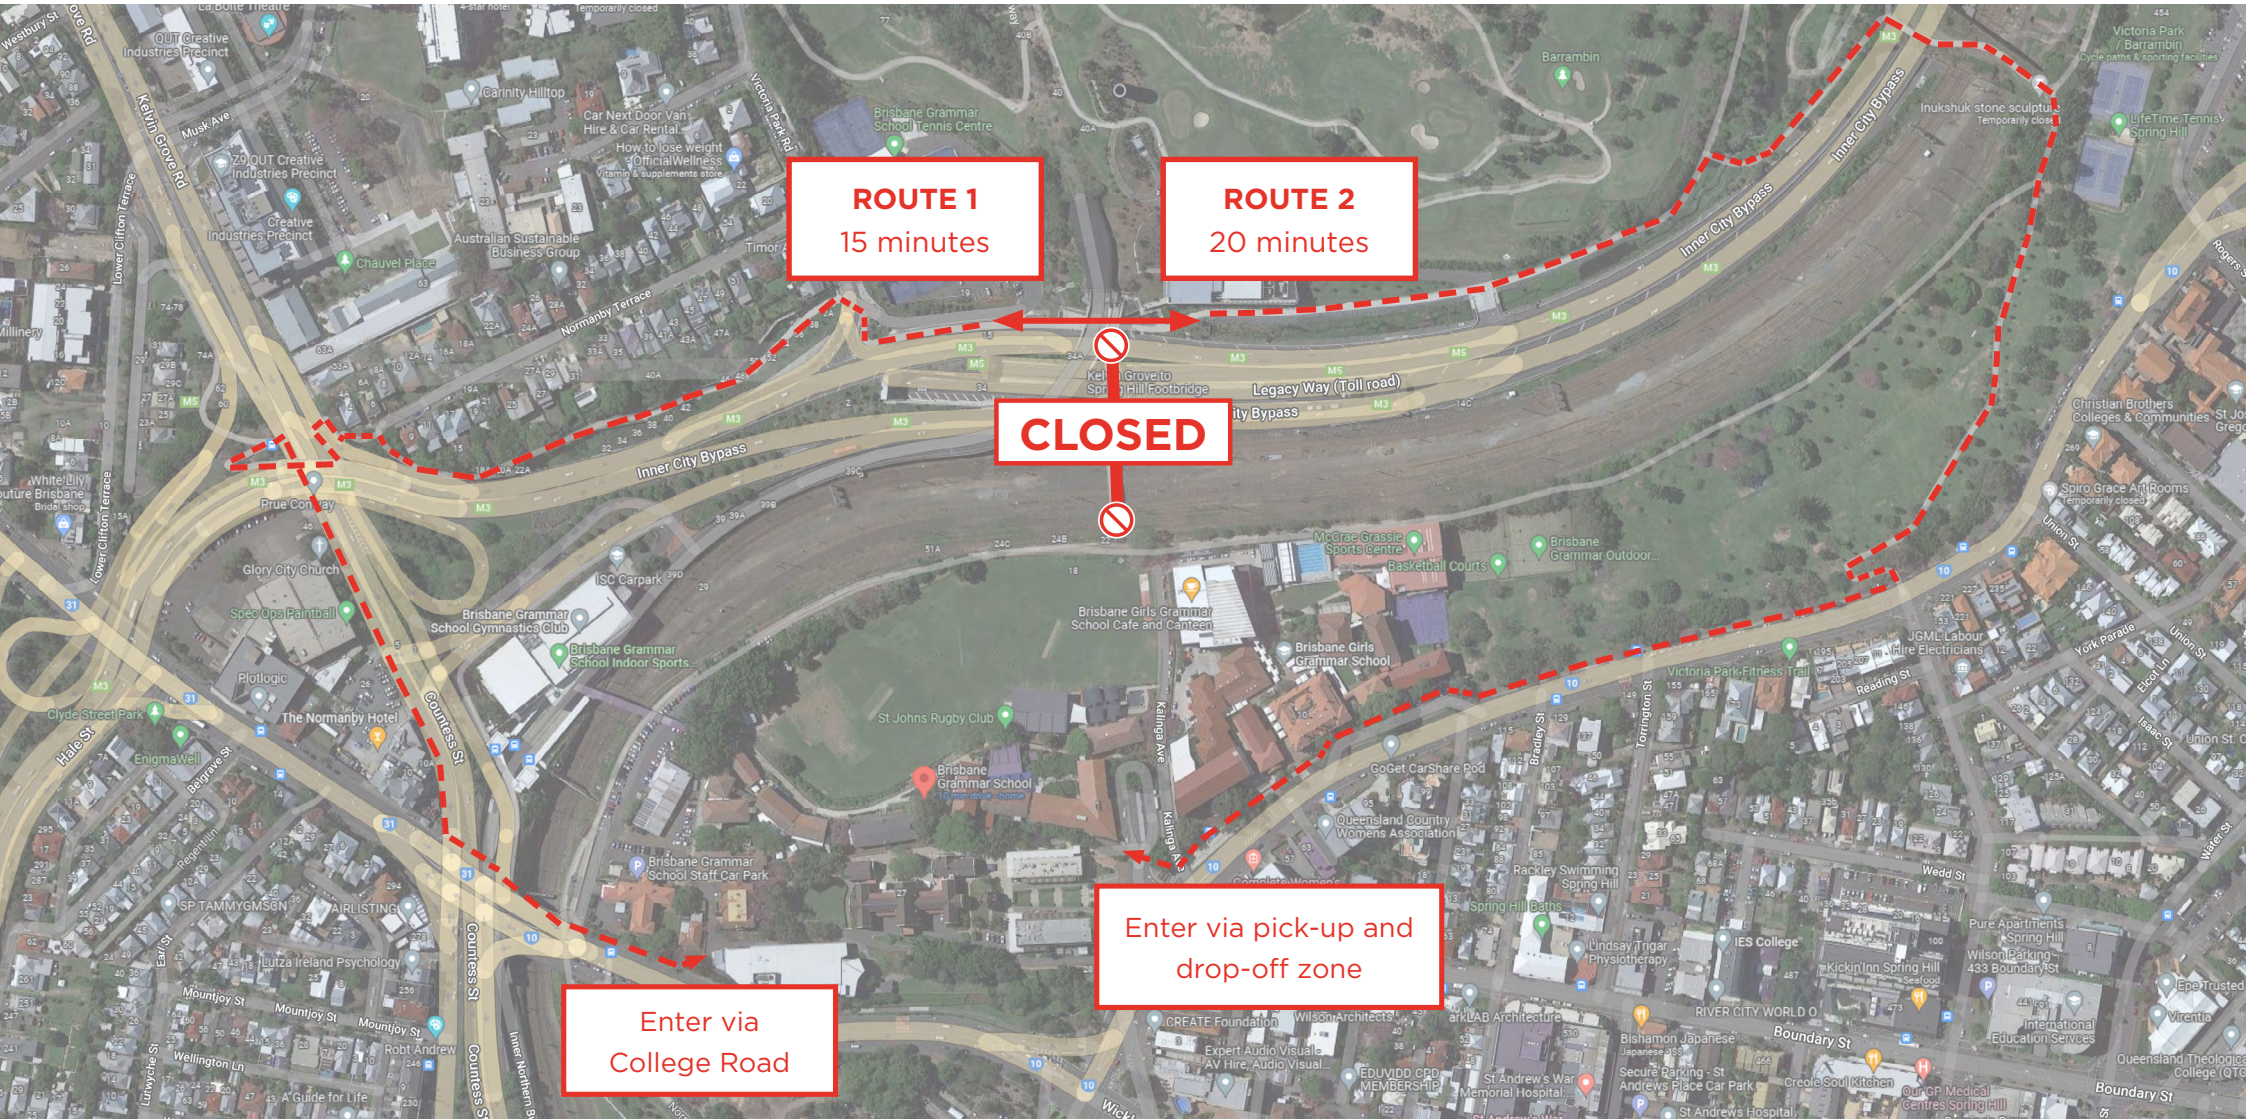

BRISBANE GRAMMAR SCHOOL

FOOTBRIDGE CLOSED

Alternative routes to BGS

ROUTE 1
15 minutes

ROUTE 2
20 minutes

CLOSED

Enter via pick-up and drop-off zone

Enter via College Road