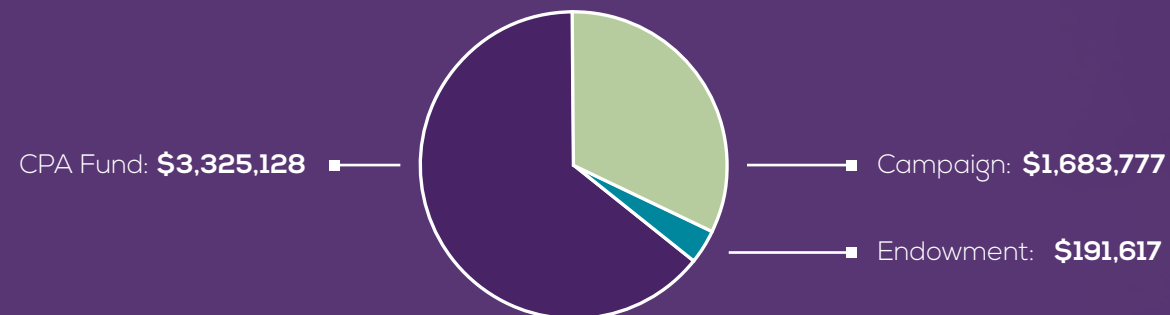

Your Gift Matters

Invest today in the potential of every student and encourage discovery of their unique design and divine purpose in God's redemptive story through Jesus Christ.

2022-23 GOAL

1.5 Million

CPA employs strategic financial planning to ensure tuition and fees cover yearly operating expenses. Many private institutions depend on annual gifts to make up for the shortfall between tuition and costs. CPA's financial stewardship is an exceptional model among most independent schools. *What about "the extras?"*

The CPA Fund provides readily accessible funds for emerging projects throughout the school year, with immediate benefits for the learning experience. Your annual contributions to the CPA Fund expands our margin for educational excellence above and beyond the budget.

Last year, the CPA community gave often and generously to the CPA Fund, far exceeding the annual goal! Students now enjoy these new resources:

- The Pavilion
- The Institute for Cultural Engagement (TICE) — office improvements, keyboards for songwriting classes, and a Finance Lab
- Spero Hall Walkway
- The Den – sound system improvements

...and so much more.

Total 2021-22 Giving $5,200,522