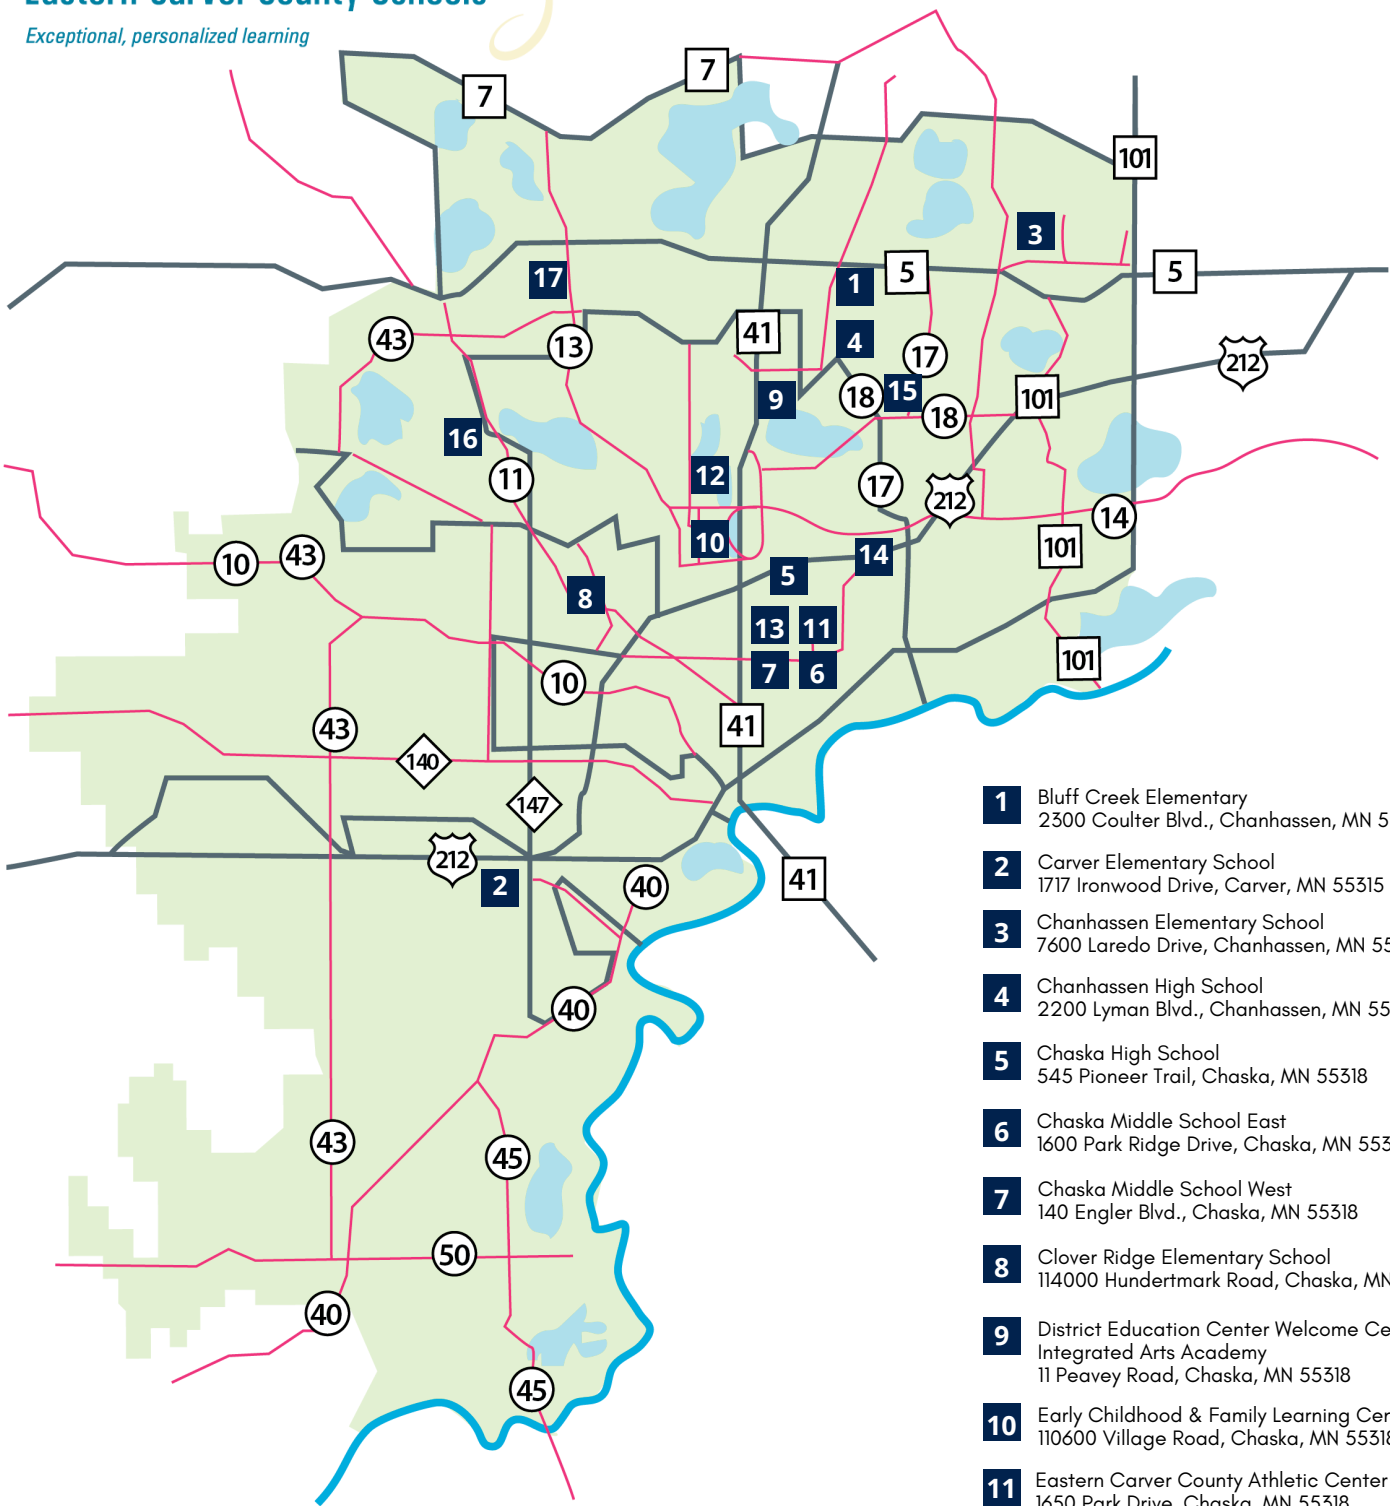

Eastern Carver County Schools

Exceptional, personalized learning

- 1** Bluff Creek Elementary
2300 Coulter Blvd., Chanhassen, MN 55317
- 2** Carver Elementary School
1717 Ironwood Drive, Carver, MN 55315
- 3** Chanhassen Elementary School
7600 Laredo Drive, Chanhassen, MN 55317
- 4** Chanhassen High School
2200 Lyman Blvd., Chanhassen, MN 55317
- 5** Chaska High School
545 Pioneer Trail, Chaska, MN 55318
- 6** Chaska Middle School East
1600 Park Ridge Drive, Chaska, MN 55318
- 7** Chaska Middle School West
140 Engler Blvd., Chaska, MN 55318
- 8** Clover Ridge Elementary School
114000 Hundertmark Road, Chaska, MN 55318
- 9** District Education Center Welcome Center & Integrated Arts Academy
11 Peavey Road, Chaska, MN 55318
- 10** Early Childhood & Family Learning Center
110600 Village Road, Chaska, MN 55318
- 11** Eastern Carver County Athletic Center
1650 Park Drive, Chaska, MN 55318
- 12** Jonathan Elementary School
110300 Pioneer Trail, Chaska, MN 55318
- 13** La Academia
1800 Chestnut Road, Chaska, MN 55318
- 14** Pioneer Ridge Middle School
1085 Pioneer Trail, Chaska, MN 55318
- 15** STAR
309 Lake Hazeltine Dr., Chaska, MN 55318
- 16** Victoria Elementary School
9300 Red Fox Drive, Victoria, MN 55386
- 17** Victoria Recreation Center/Ice Arena
8475 Kochia Lane, Victoria, MN 55386