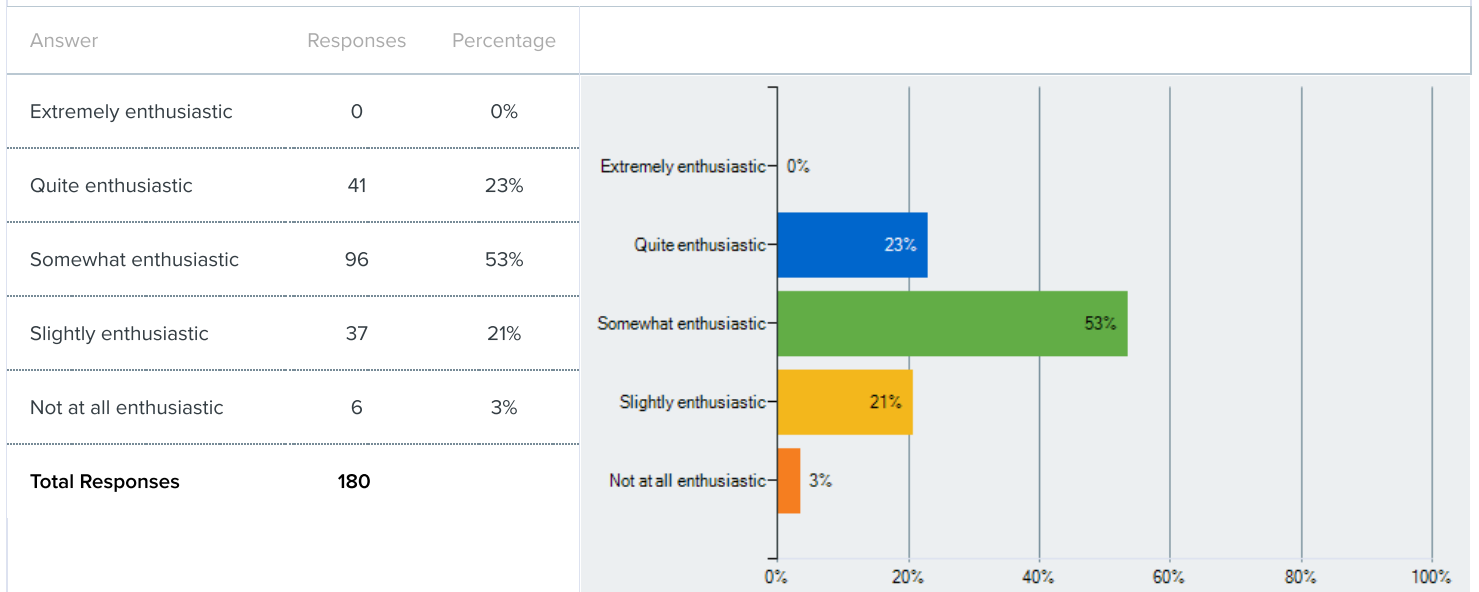

Survey Metrics

Date Metrics

Start Date	1-Jun-22
End Date	8-Jul-22

Deployment Metrics

Sent	0
Delivered	0
Bounced	0

Response Metrics

Completed	665
Unique Access Rate	0.00%
Incomplete	0
Incomplete Incl. in Report	0

Language **All**

Filtered Responses: (180)

Name	Teacher GHS/Windrose/CC		
Condition(s)	C1: Q1.Primary School Assignment (if you work at multiple buildings, pleas...	is one of the following	Greenwich High/Windrose/Community Connections
Logic	Match All Condition(s)		

Bar Graph Report

Q 2 On most days, how enthusiastic are the students about being at school?