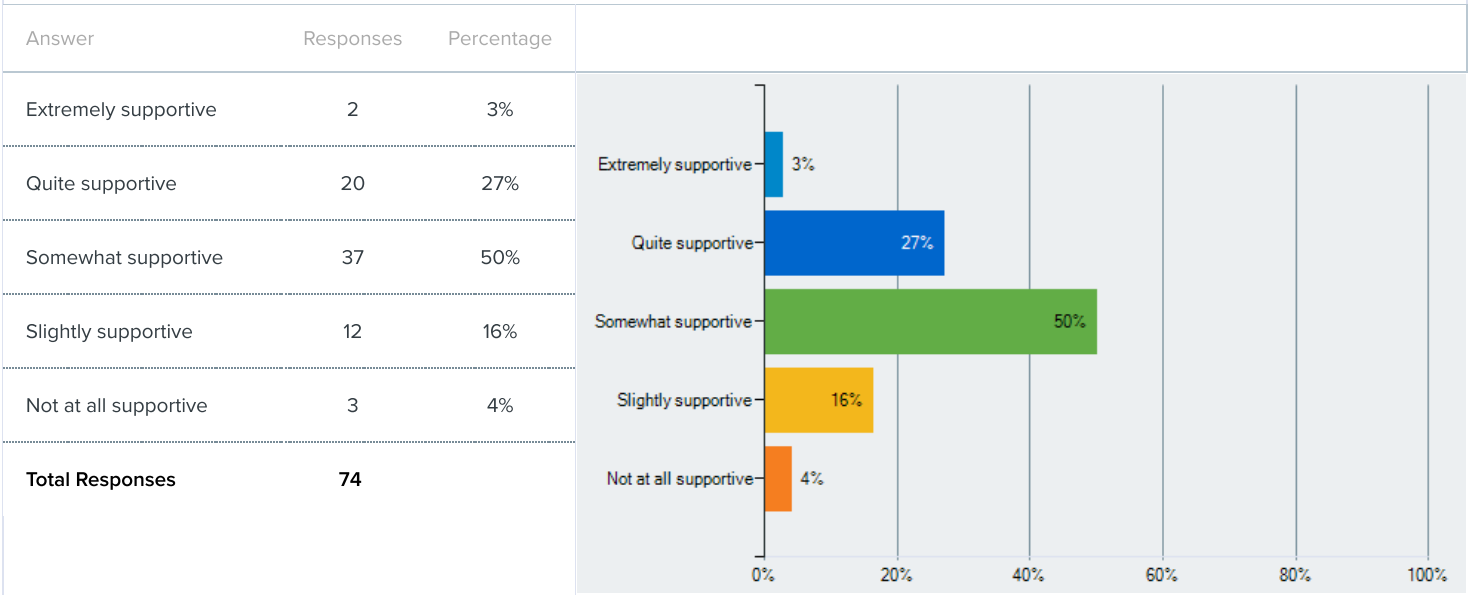

Q 3 When new initiatives to improve teaching are presented at your school, how supportive are your colleagues?