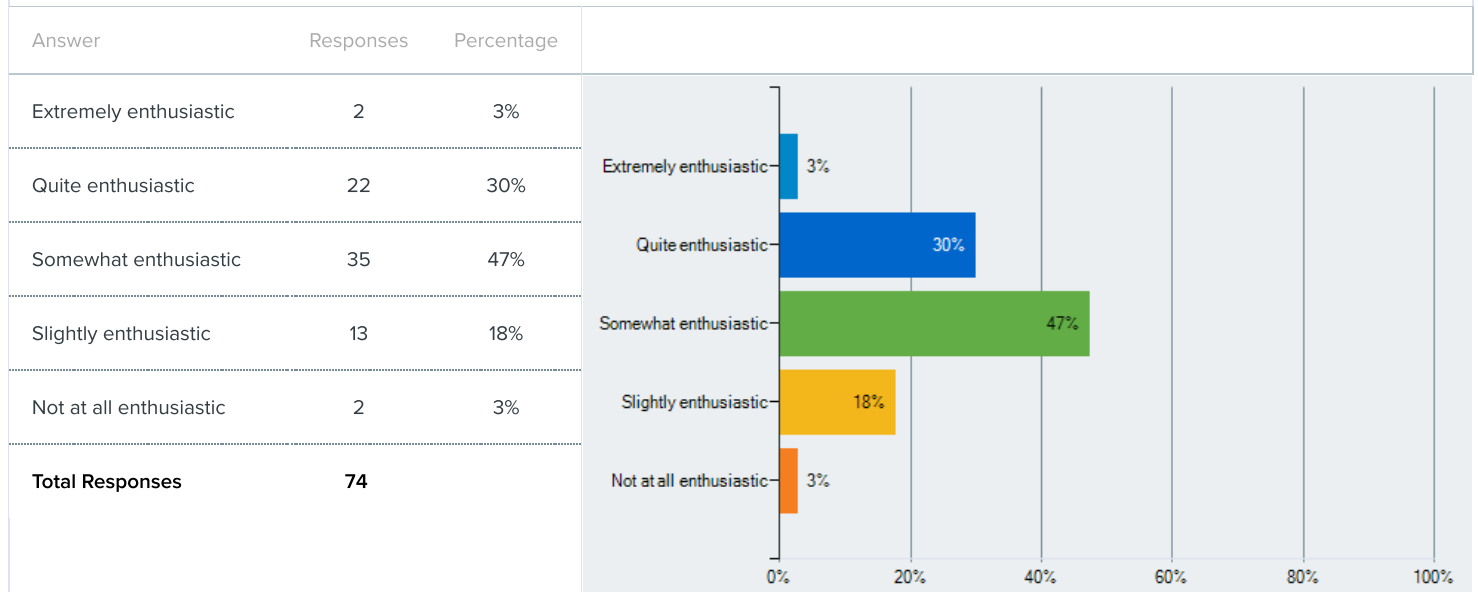

Survey Metrics

Date Metrics

Start Date	1-Jun-22
End Date	8-Jul-22

Deployment Metrics

Sent	0
Delivered	0
Bounced	0

Response Metrics

Completed	665
Unique Access Rate	0.00%
Incomplete	0
Incomplete Incl. in Report	0

Language **All**

Filtered Responses: (75)

Name	EMS teacher
Condition(s)	C1: Q1.Primary School Assignment (if you work at multiple buildings, pleas... is one of the following Eastern Middle School
Logic	Match All Condition(s)

Bar Graph Report

Q 2 On most days, how enthusiastic are the students about being at school?