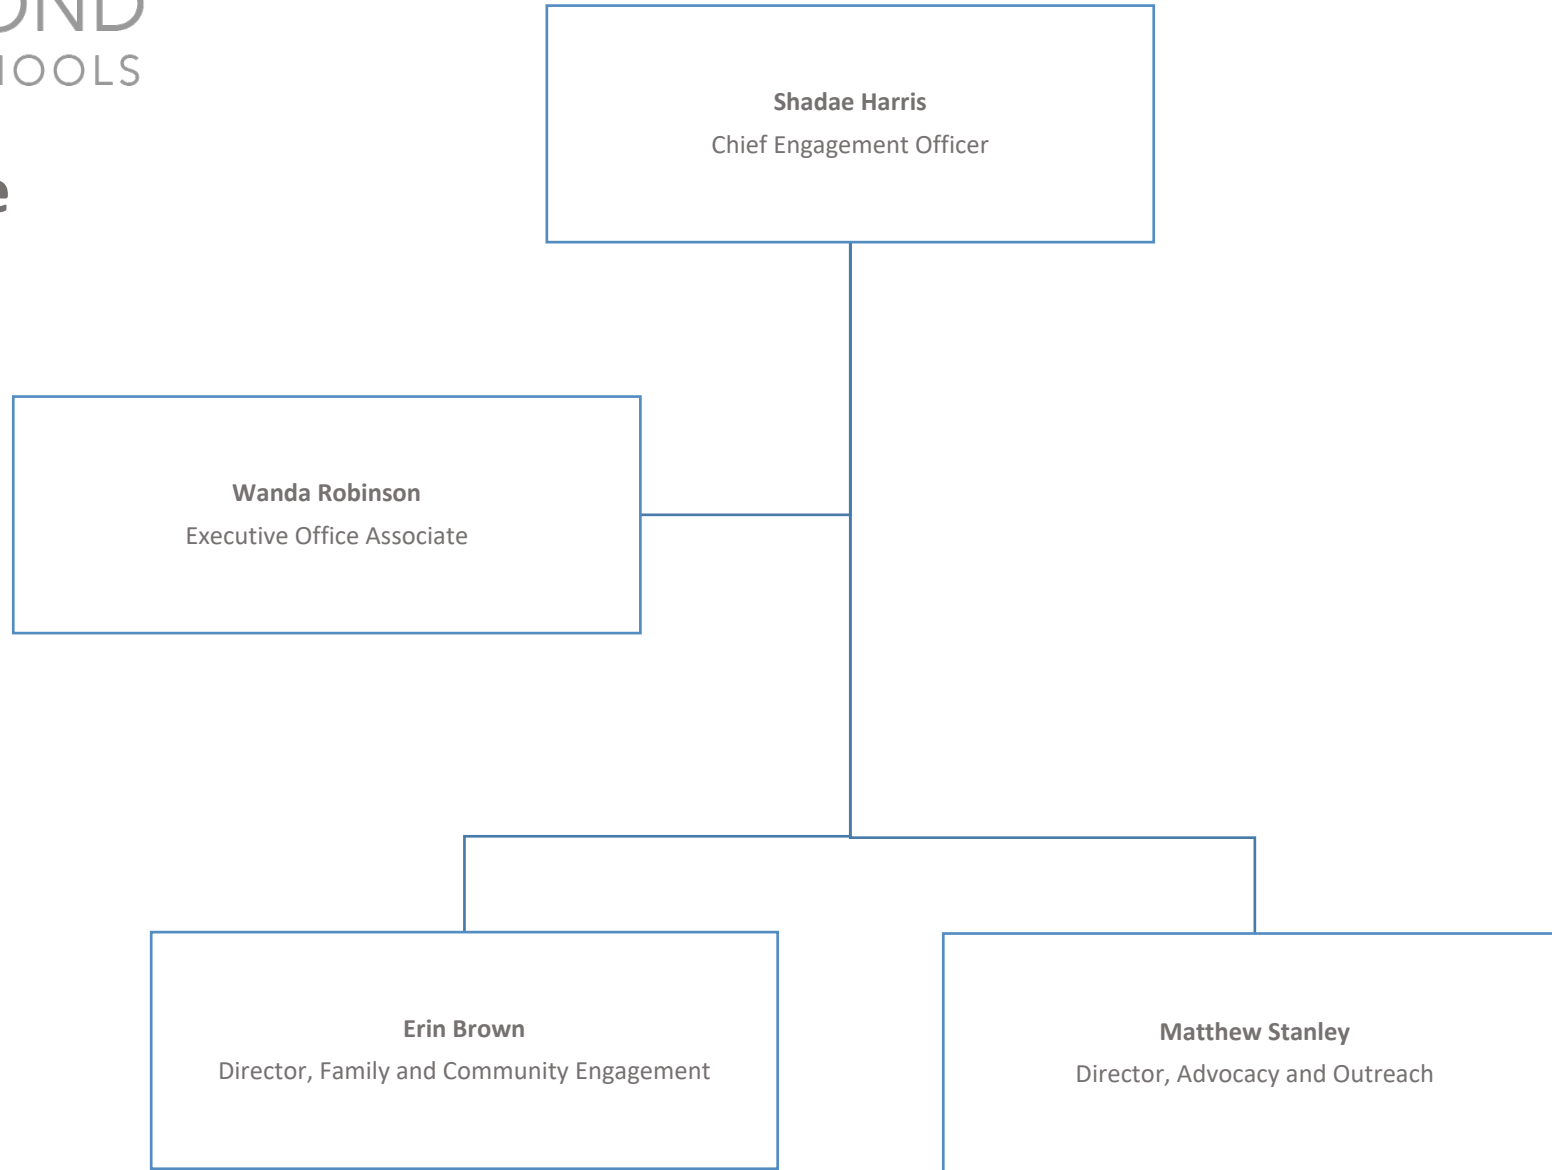

Engagement Office

Engagement Office

Family Support

Neighborhood Community Hubs

Erin Brown
Director, Family and Community Engagement

Darryl Williams
East End Community Hub Coordinator

Chasity Rodriguez
Southside Community Hub Coordinator