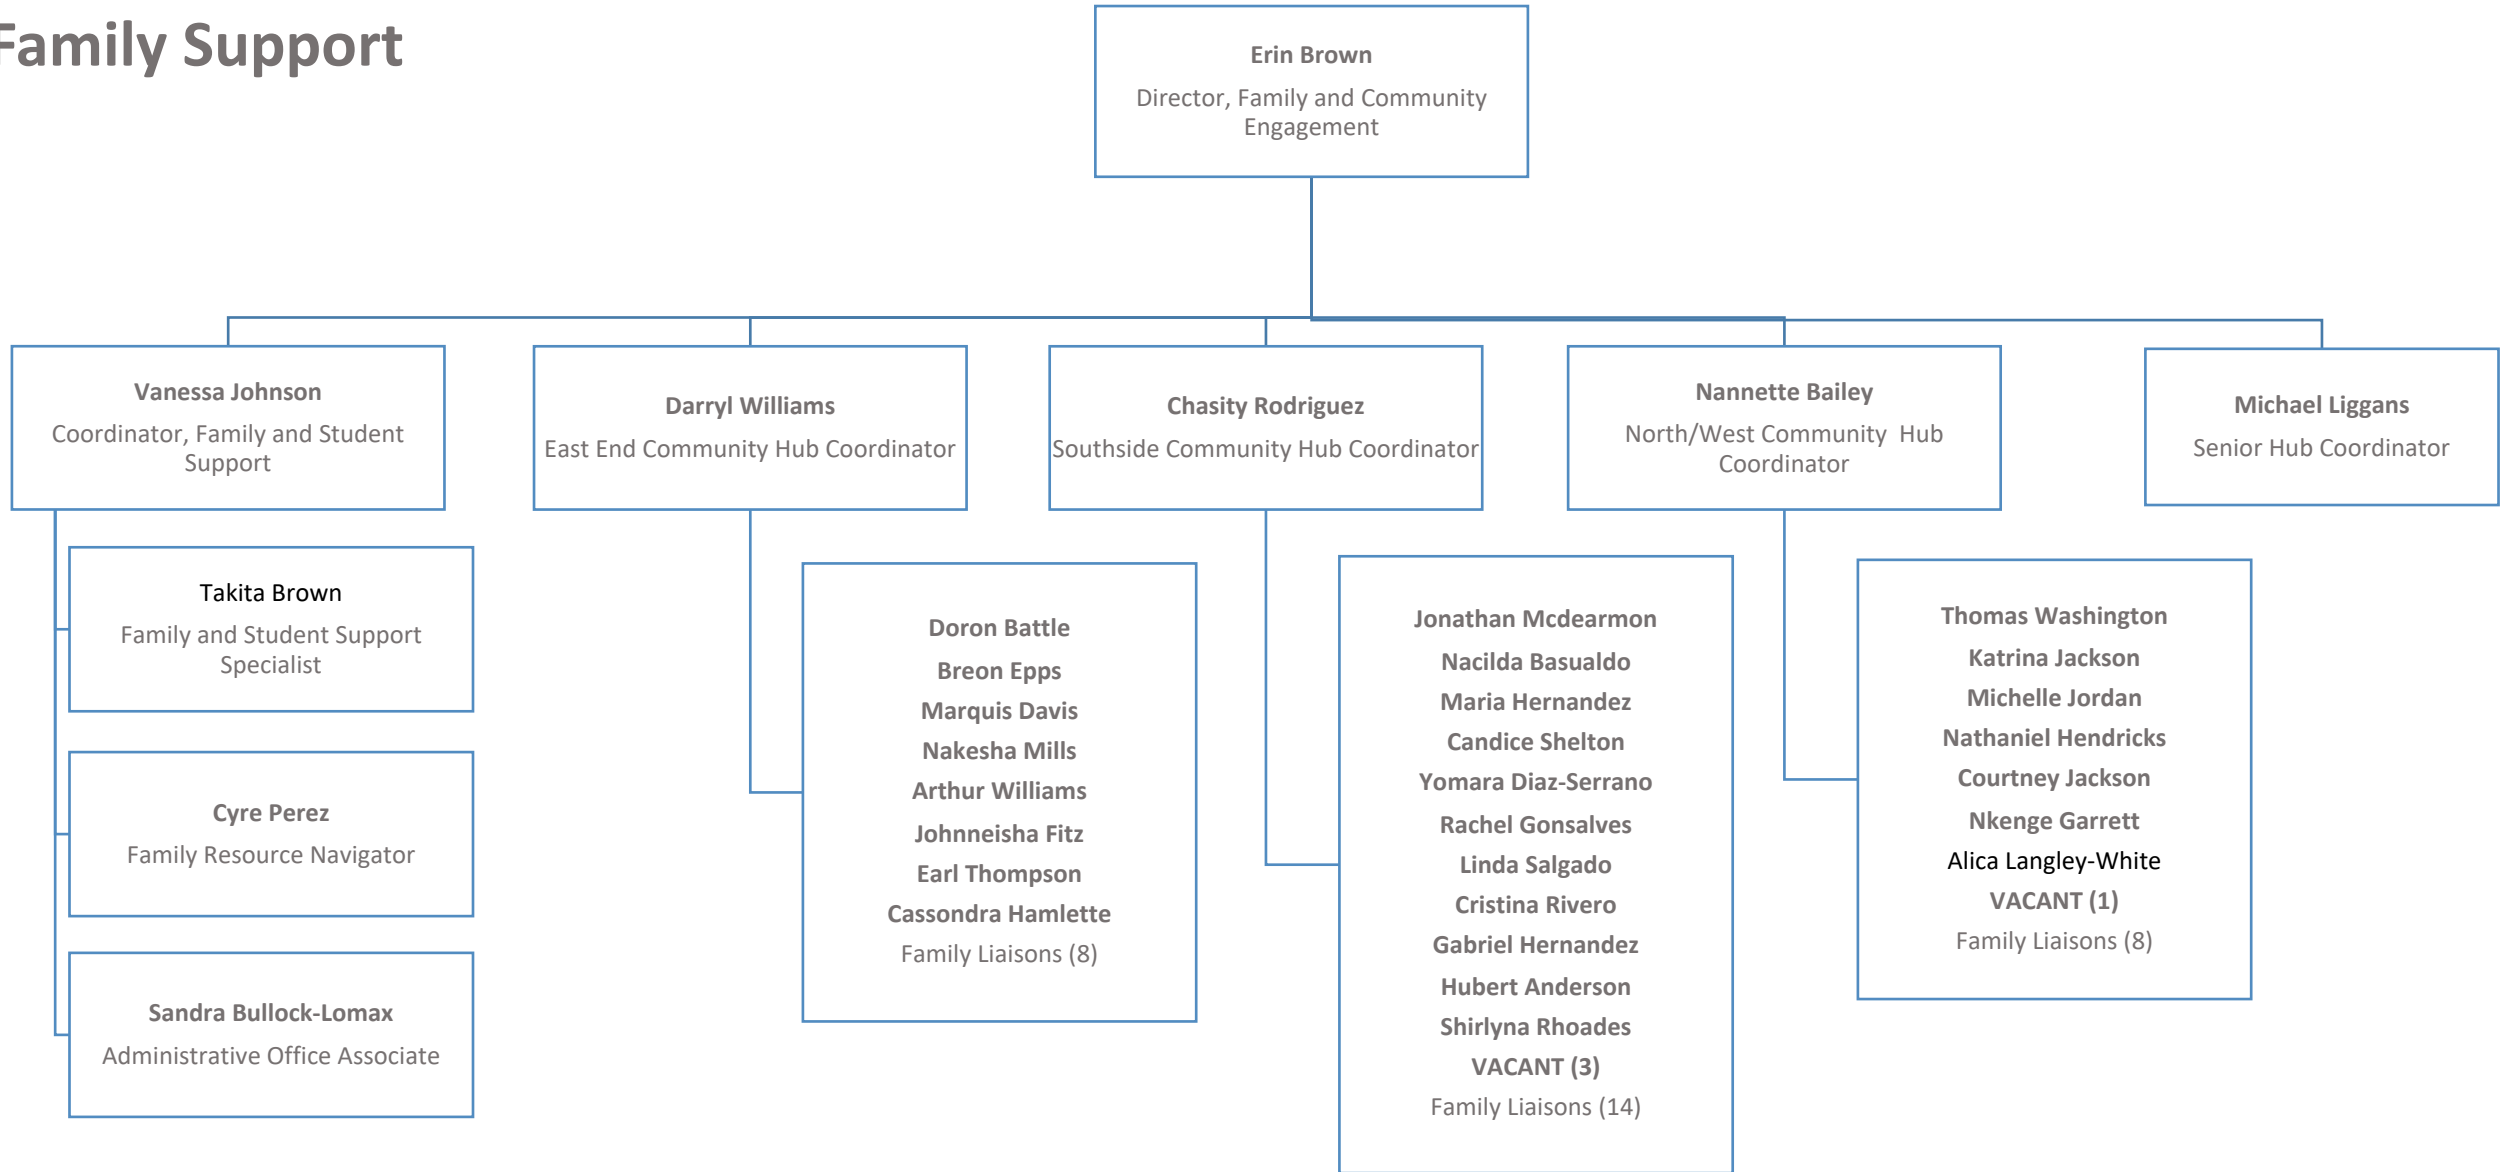

Engagement Office

Engagement Office

Family Support

Neighborhood Community Hubs

Erin Brown
Director, Family and Community Engagement

Darryl Williams
East End Community Hub Coordinator

Chasity Rodriguez
Southside Community Hub Coordinator

Nannette Bailey
North/West Community Hub Coordinator

Michael Liggins
Senior Community Hub Coordinator

Doron Battle
Breon Epps
Marquis Davis
Nakesha Mills
Arthur Williams
Johnneisha Fitz
Earl Thompson
Cassondra Hamlette
Family Liaisons (8)

Jonathan Mcdearmon
Nacilda Basualdo
Maria Hernandez
Candice Shelton
Yomara Diaz-Serrano
Rachel Gonsalves
Linda Salgado
Cristina Rivero
Gabriel Hernandez
Hubert Anderson
Shirlyna Rhoades
VACANT (3)
Family Liaisons (14)

Thomas Washington
Katrina Jackson
Michelle Jordan
Nathaniel Hendrick
Courtney Jackson
Nkenge Garrett
Alica Langley-White
VACANT (1)
Family Liaisons (8)

School and Community Partnerships

Advocacy and Outreach