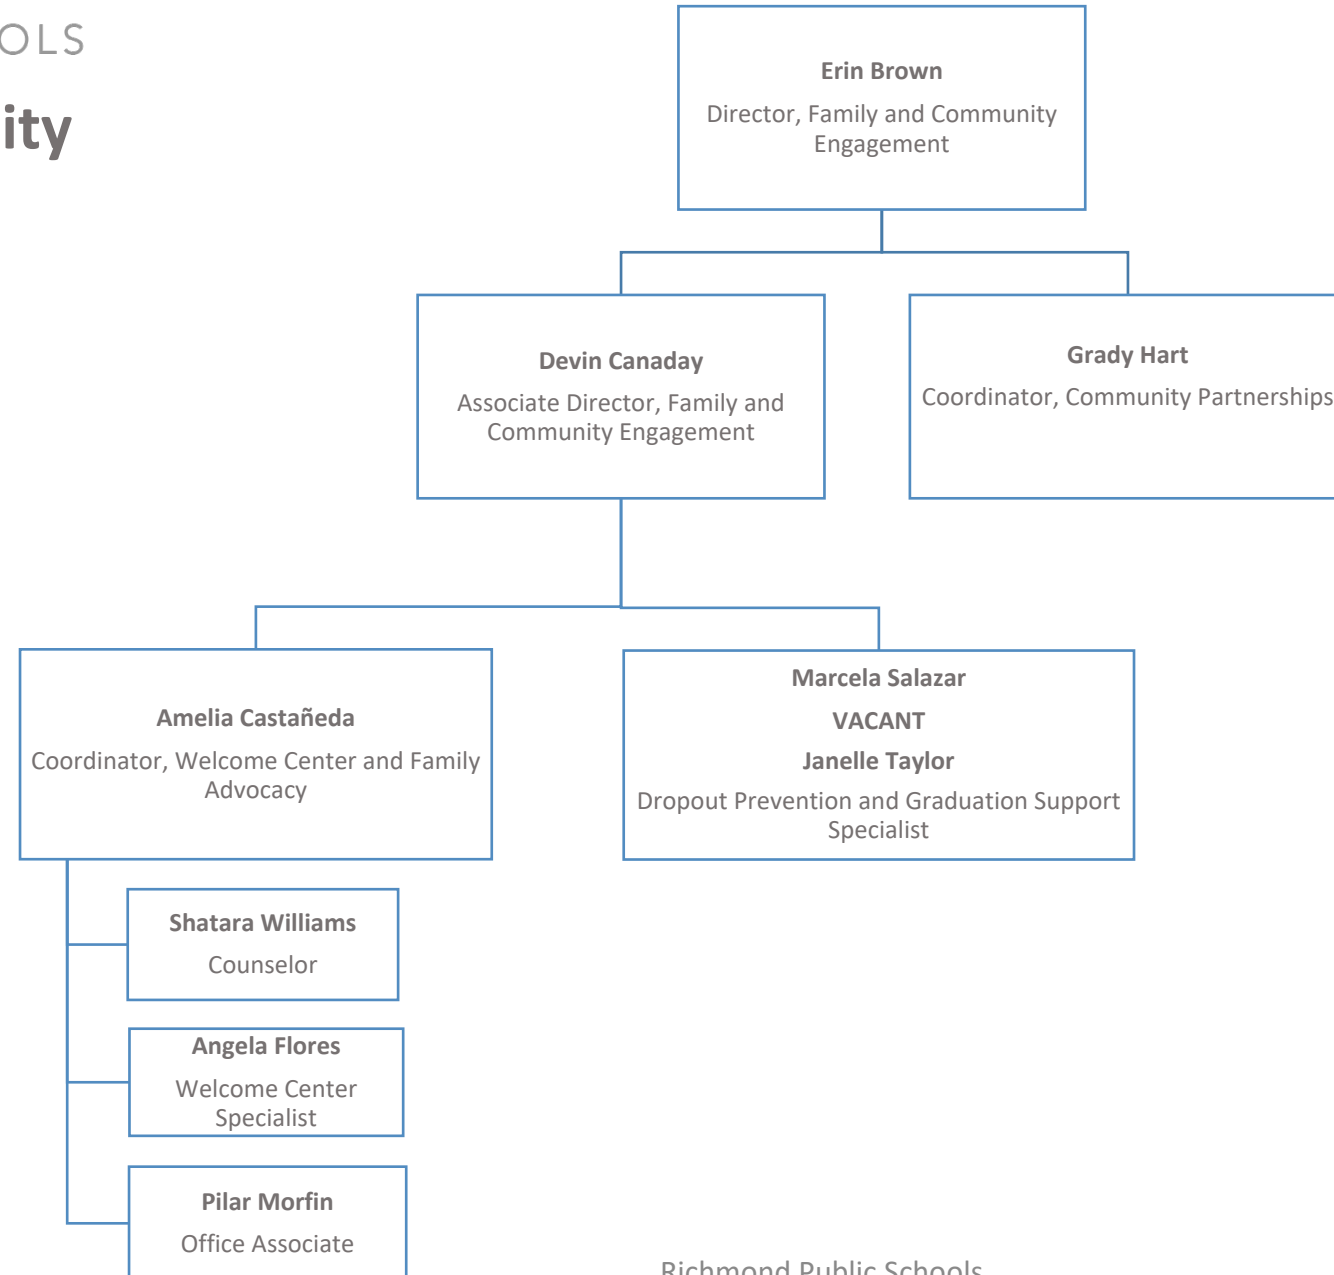

School and Community Partnerships