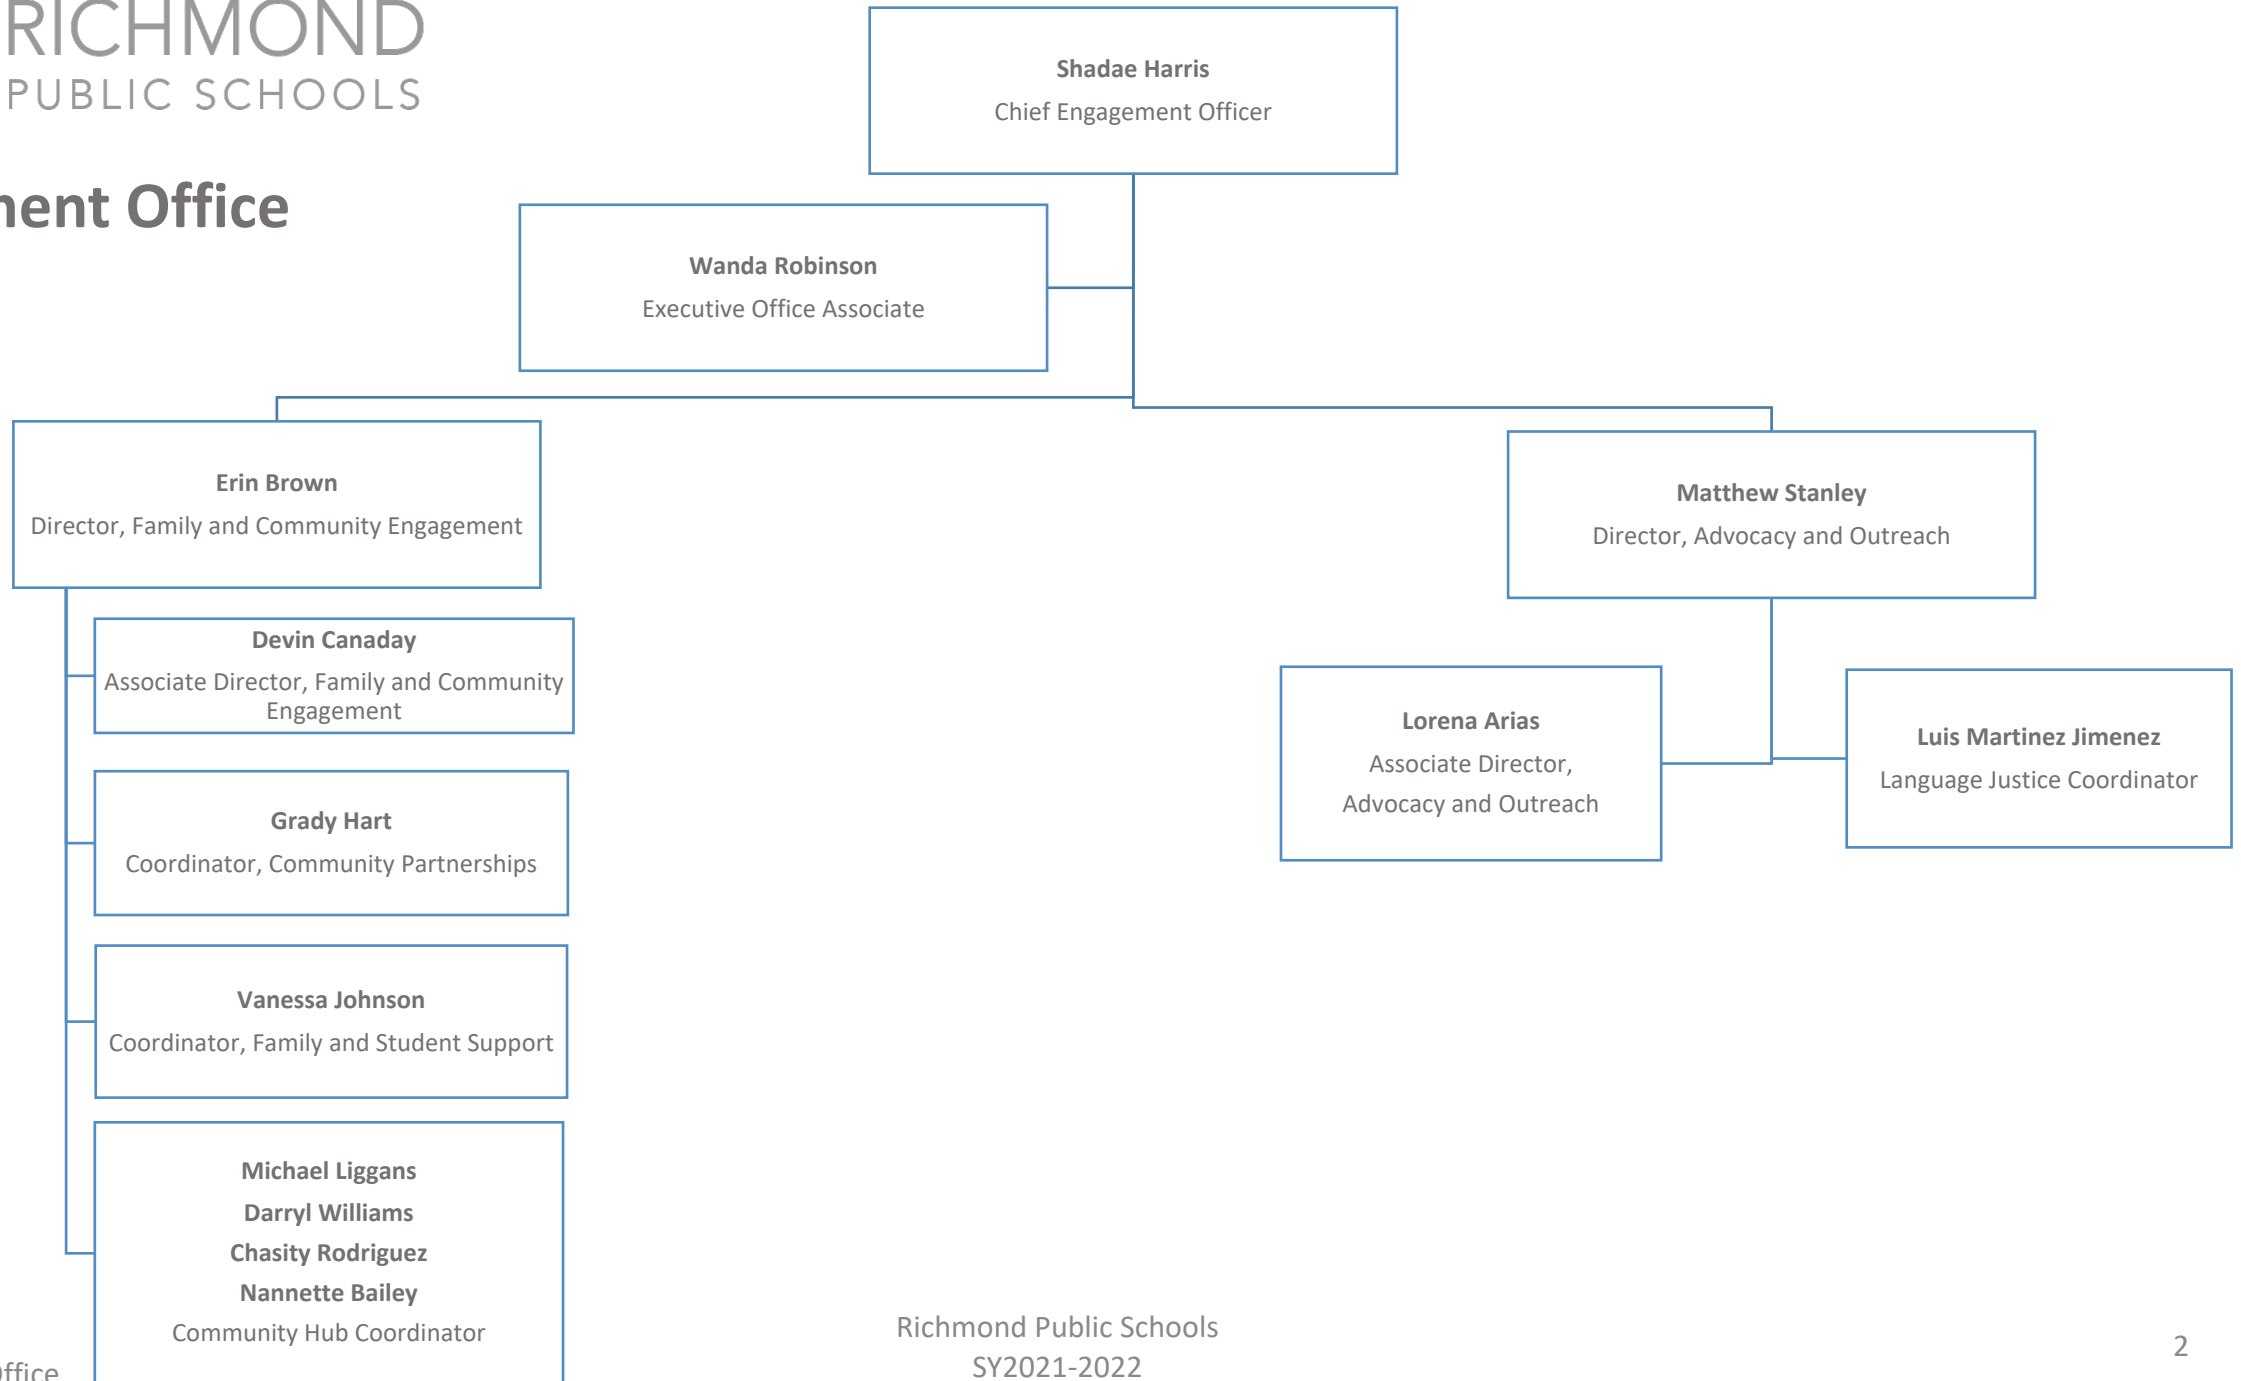

Engagement Office

Engagement Office

Family Support

Neighborhood Community Hubs

Erin Brown
Director, Family and Community Engagement

Darryl Williams
East End Community Hub Coordinator

Chasity Rodriguez
Southside Community Hub Coordinator