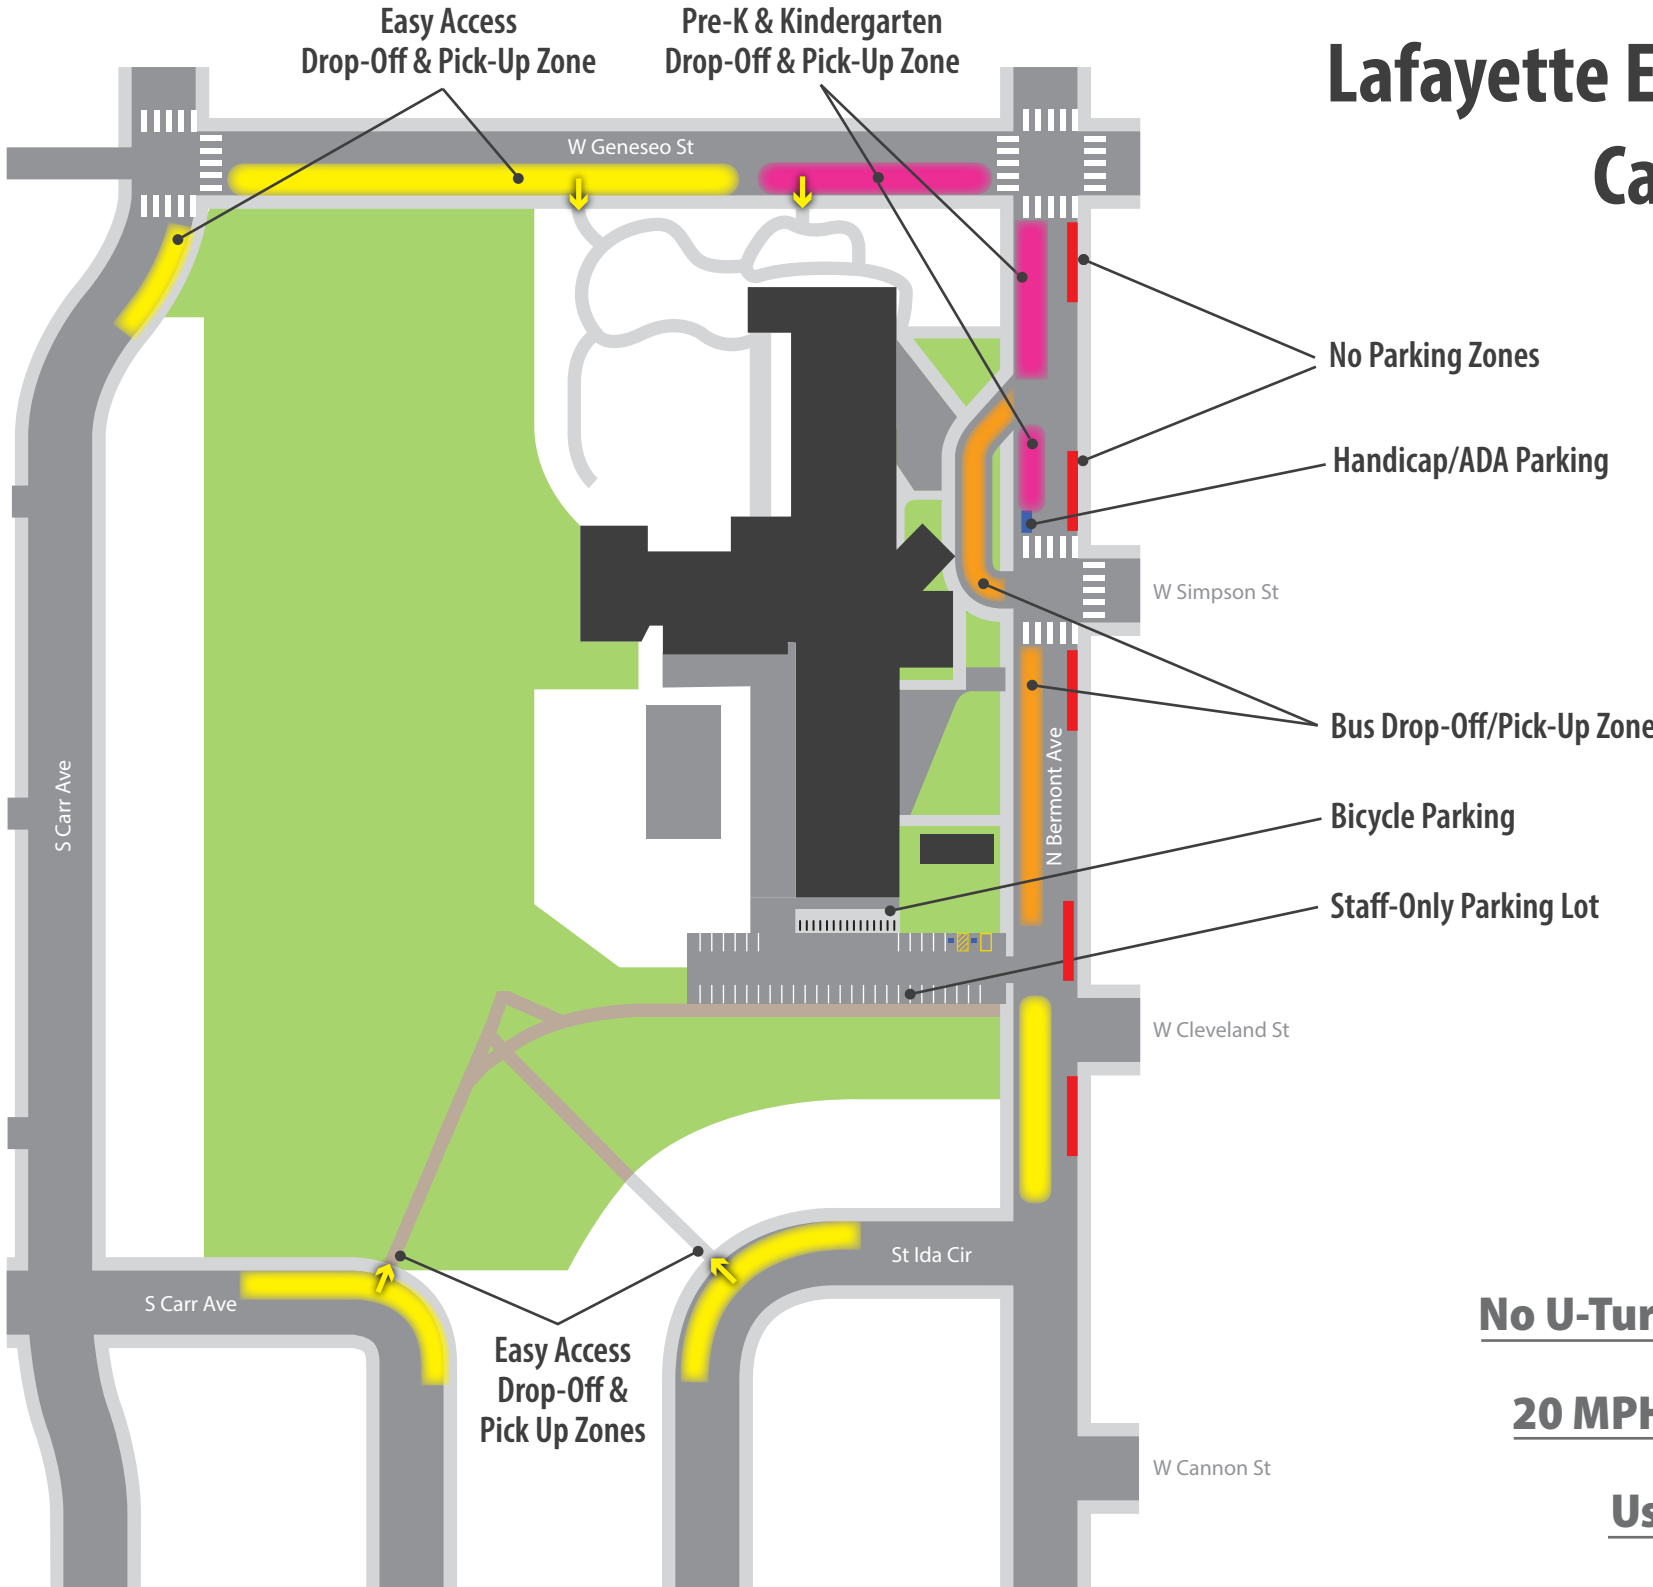

# Lafayette Elementary Campus Map

**No U-Turns Anywhere**

**20 MPH Speed Limit**

**Use Crosswalks**