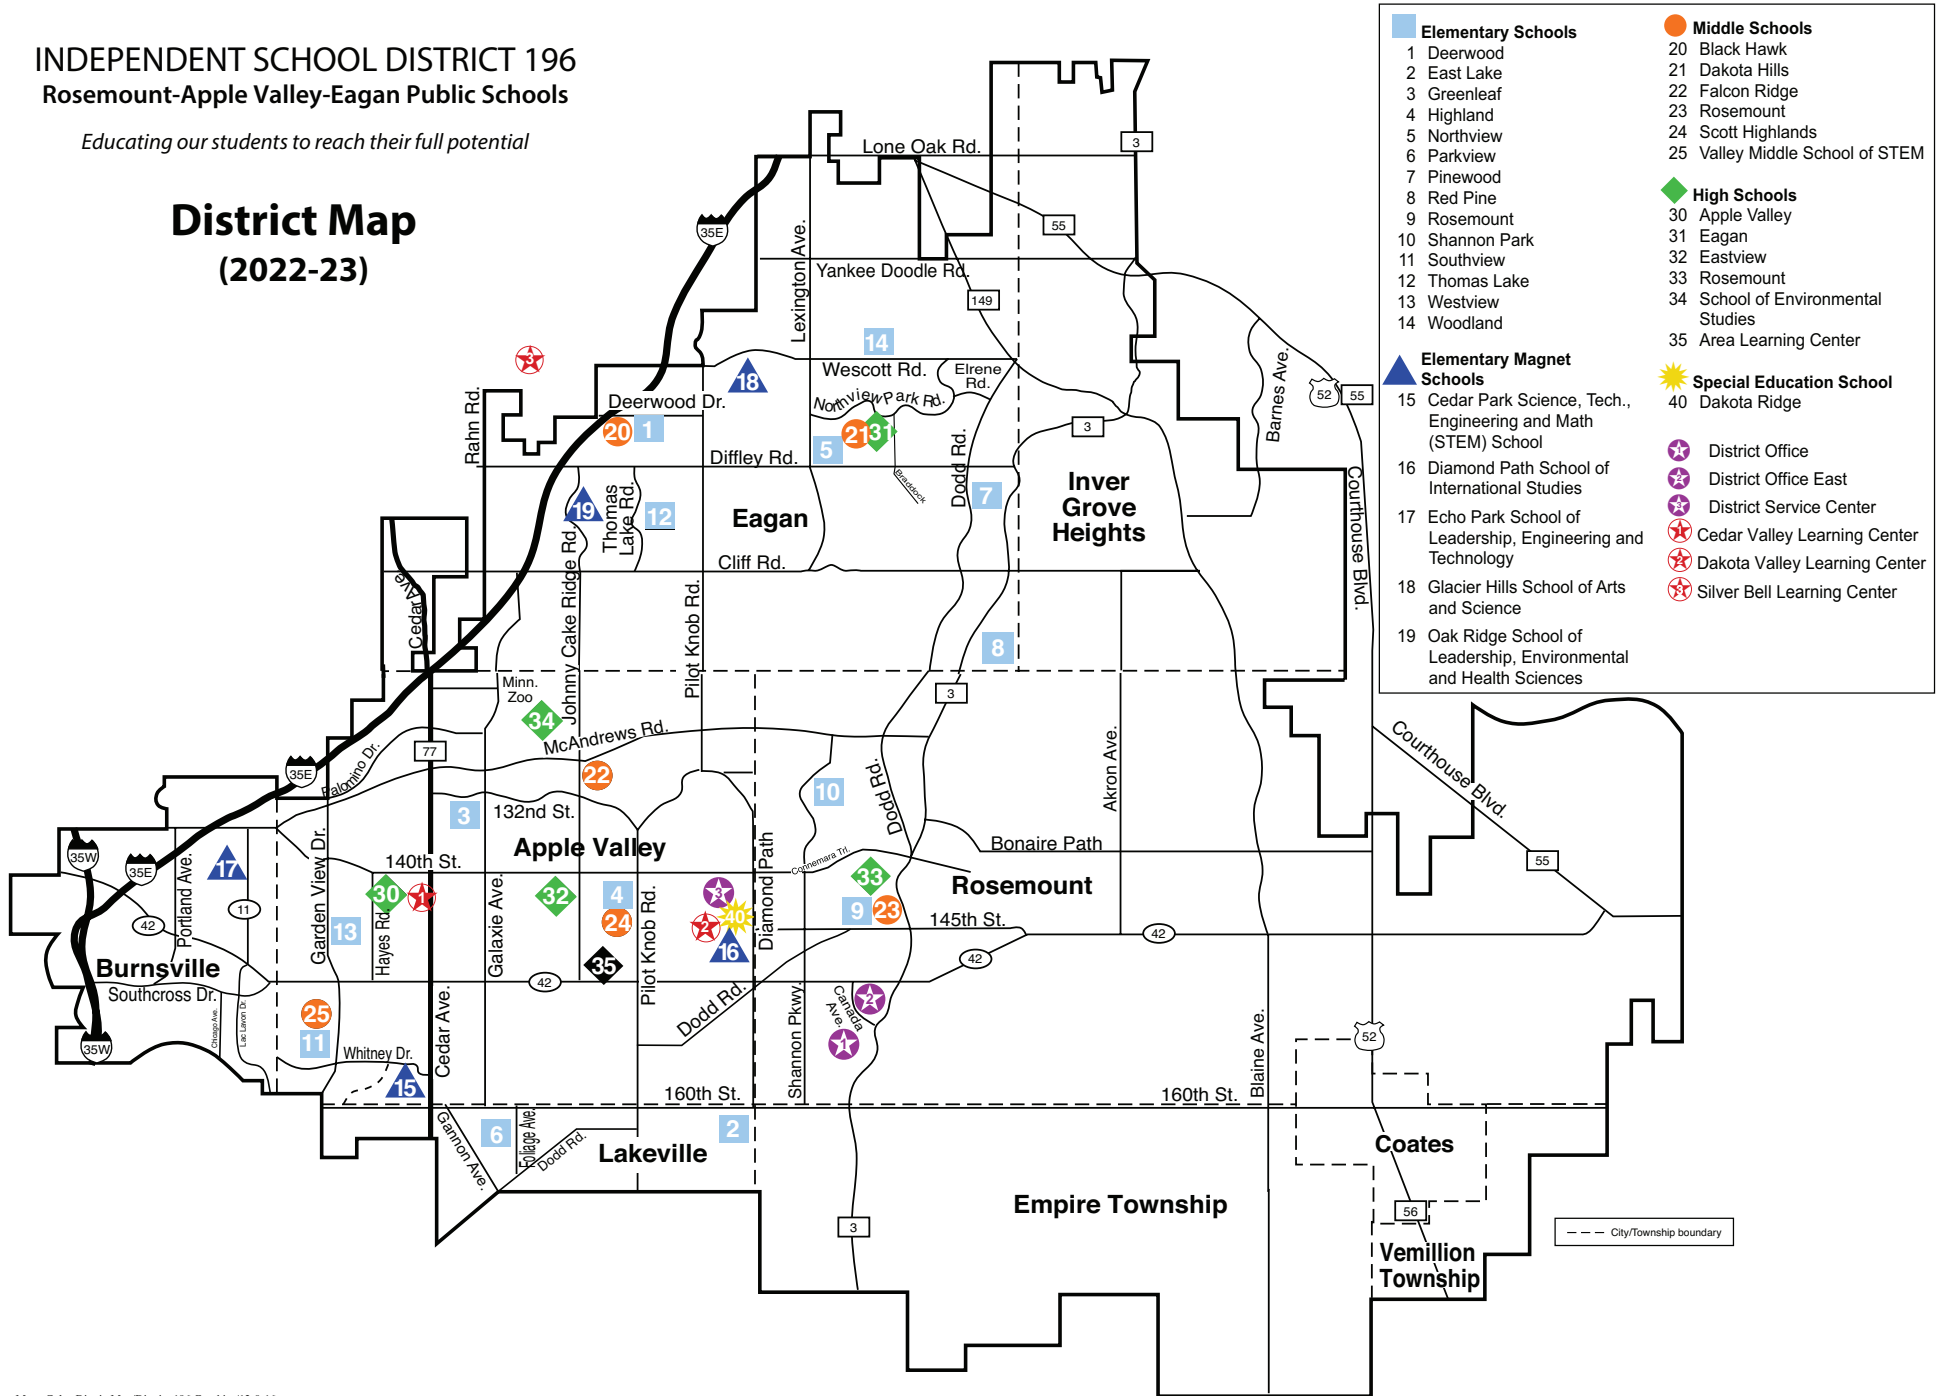

INDEPENDENT SCHOOL DISTRICT 196
Rosemount-Apple Valley-Eagan Public Schools

Educating our students to reach their full potential

District Map
(2022-23)