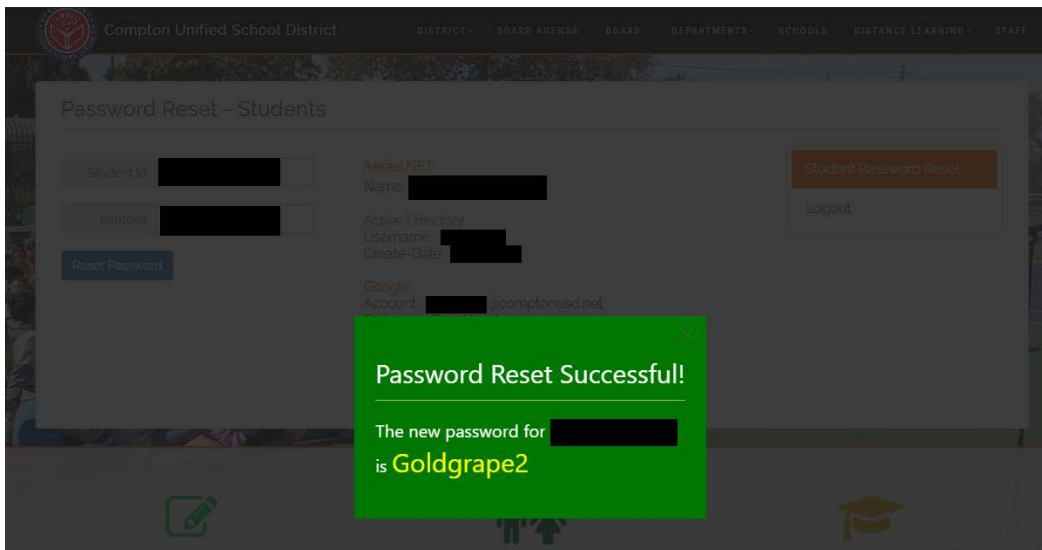

Compton Unified School District
Information Technology Department
500 S. Santa Fe Avenue
Compton, CA 90221

Student Password Reset Instructions

Greetings,

As we are enhancing our student security. Beginning March 2, 2020, newly enrolled student passwords and password resets will no longer default as the student's username.

i.e. username jp876543
 password jp876543

Newly assigned passwords and password resets will be a random word and number combination

username jp876543
password Goldgrape2

Teachers have access to view student passwords in Aeries. by clicking on the "Verif Pass Code" located under the Student Demographics, Student Data 2.