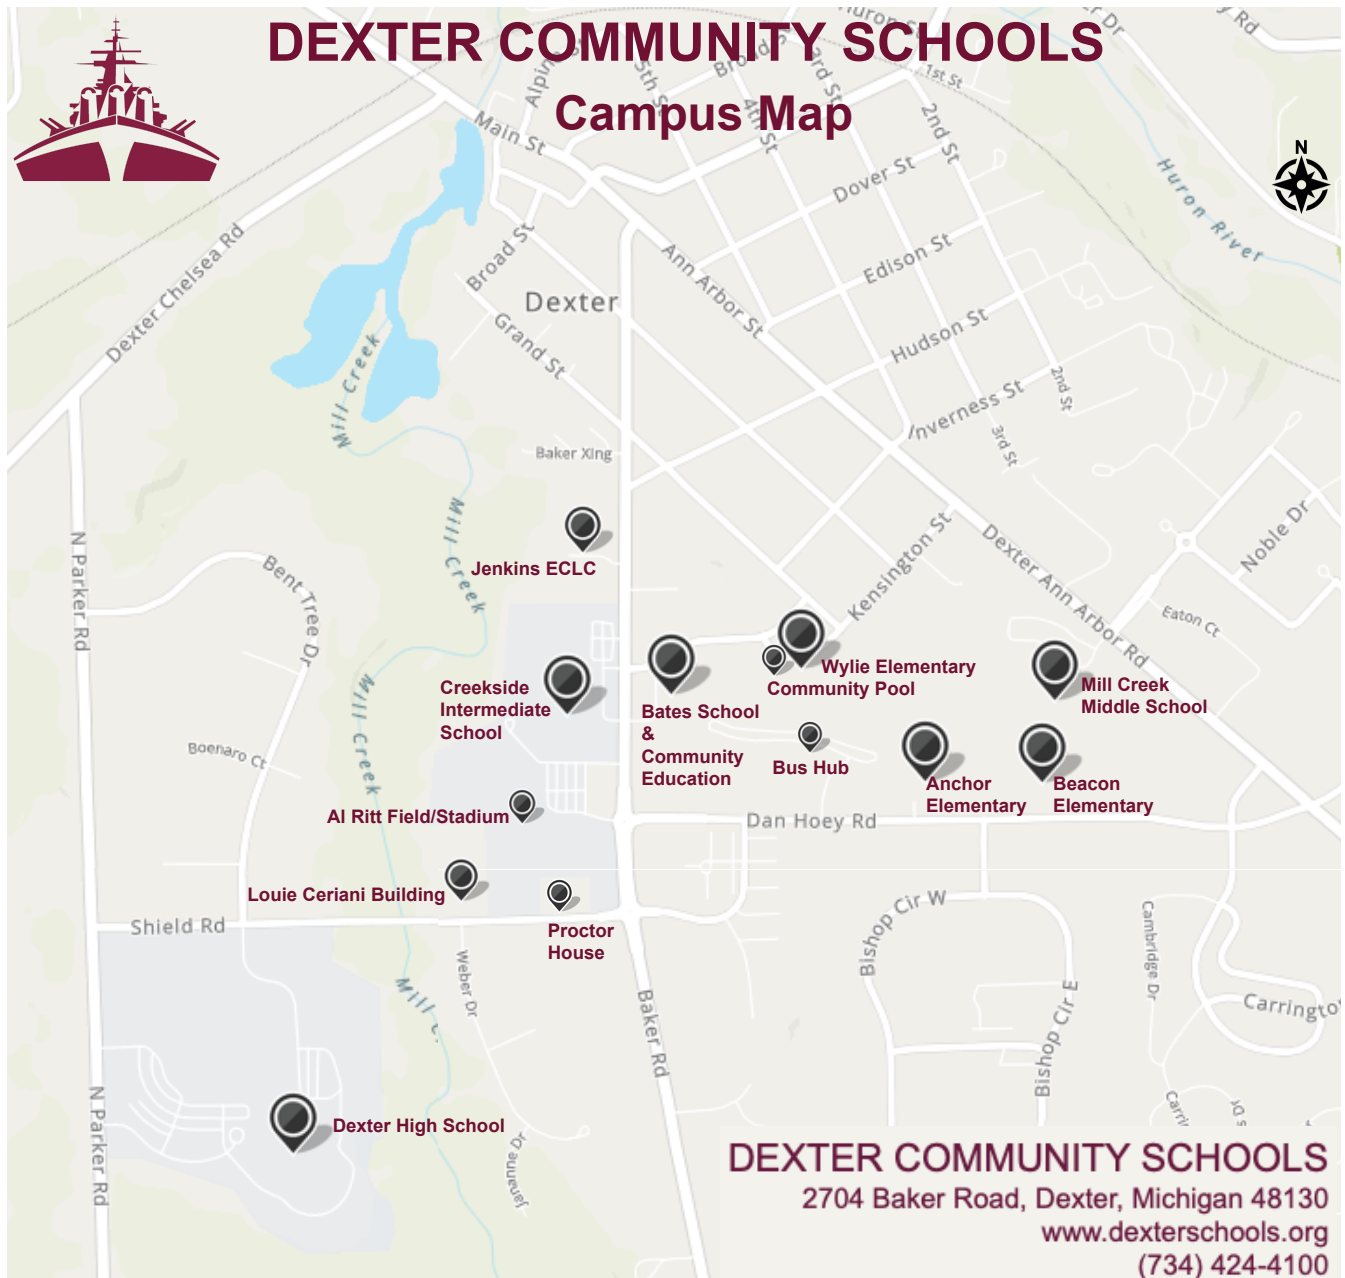

DEXTER COMMUNITY SCHOOLS

Campus Map

DEXTER COMMUNITY SCHOOLS
2704 Baker Road, Dexter, Michigan 48130
www.dexterschools.org
(734) 424-4100

BUILDING ADDRESSES AND PHONE NUMBERS

- **Jenkins ECLC:** 2801 Baker Rd., (734) 424-4180, option 5
- **Bates School (Administration):** 2704 Baker Rd., (734) 424-4100
- **Anchor Elementary:** 7480 Dan Hoey Rd., (734) 424-4120
- **Beacon Elementary:** 7480 Dan Hoey Rd., (734) 424-4130
- **Wylie Elementary:** 3060 Kensington, (734) 424-4140
- **Creekside Intermediate:** 2615 Baker Rd., (734) 424-4160
- **Mill Creek Middle School:** 7305 Dexter-Ann Arbor Rd., (734) 424-4150
- **Dexter High School:** 2200 N. Parker Rd., (734) 424-4240
- **Al Ritt Field/Stadium:** 2615 Baker Rd., (south parking lot)
- **Louie Ceriani Building:** 8100 Shield Rd., (734) 424-4100, ext. 1705
- **Community Education:** 2704 Baker Rd., (734) 424-4100, option 3 then 4
- **Proctor House (Facilities Office):** 7960 Shield Rd., (734) 424-4100, ext. 1203
- **Transportation (not on map):** 7229 Marshall Rd., (734) 424-4190