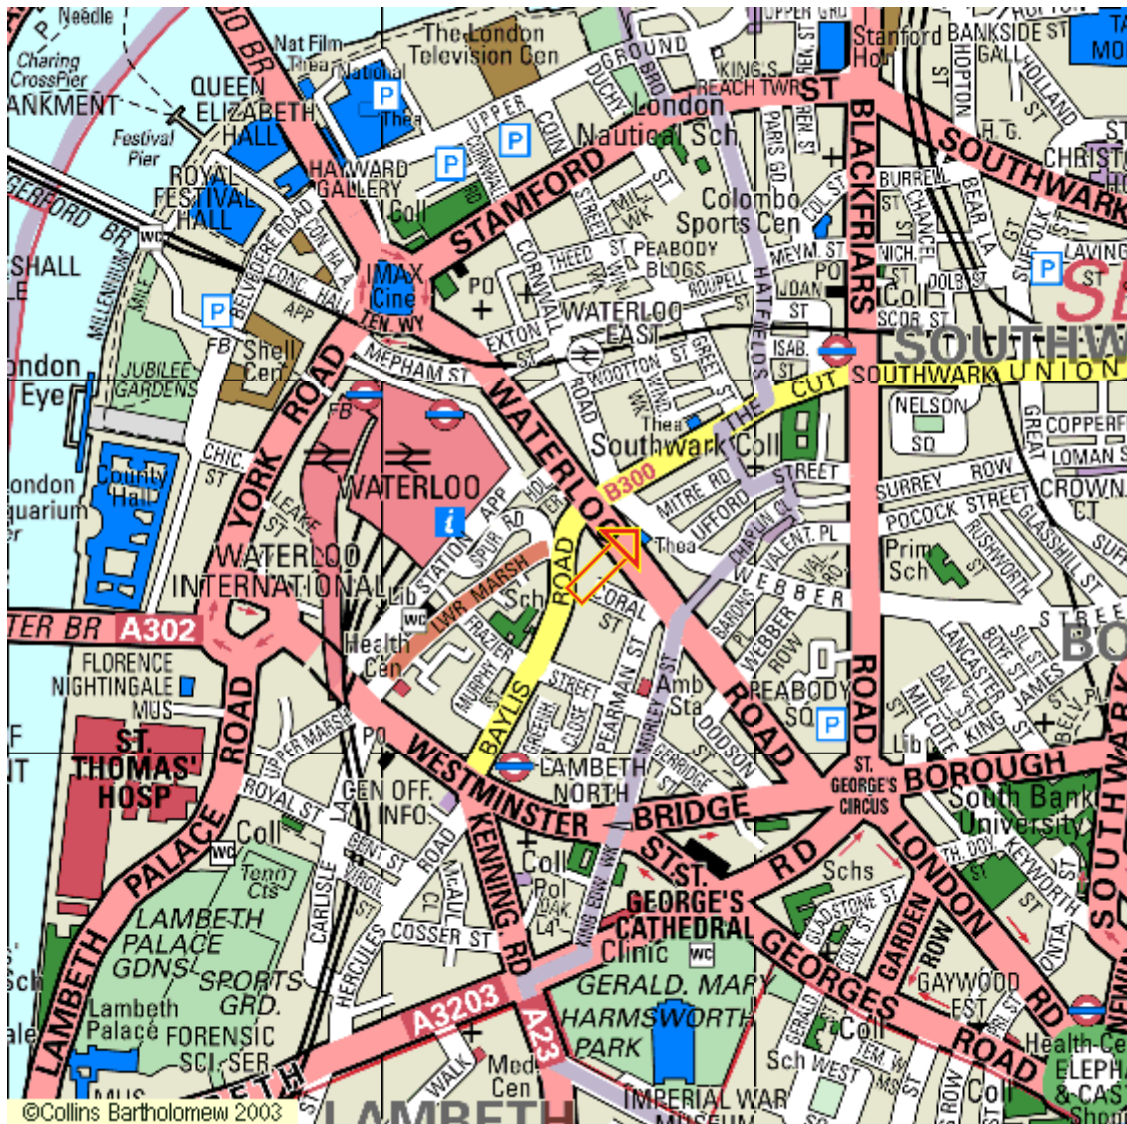

Arrival time at The Old Vic Theatre: Normally around 1½ to 2 hours later.

**THE WEARING OF FACE COVERINGS IS OPTIONAL ON THIS SERVICE. HAND SANITISER IS
AVAILABLE FOR PASSENGERS TO USE PRIOR TO TRAVEL**

MAP OF LOCATION OF CENTRAL LONDON PICK-UP AND DROP-OFF POINT
(see orange arrow on map)

**The London Minibus Service runs between Mayfield School and
The Old Vic Theatre, Waterloo Road, London, SE1 8NB**

Directions from Waterloo East and Mainline Station

Passengers arriving from Waterloo Mainline Station are advised to exit from the Tube Station – exit 2, turn right and walk for two minutes, which leads to the pick- up point behind The Old Vic Theatre.