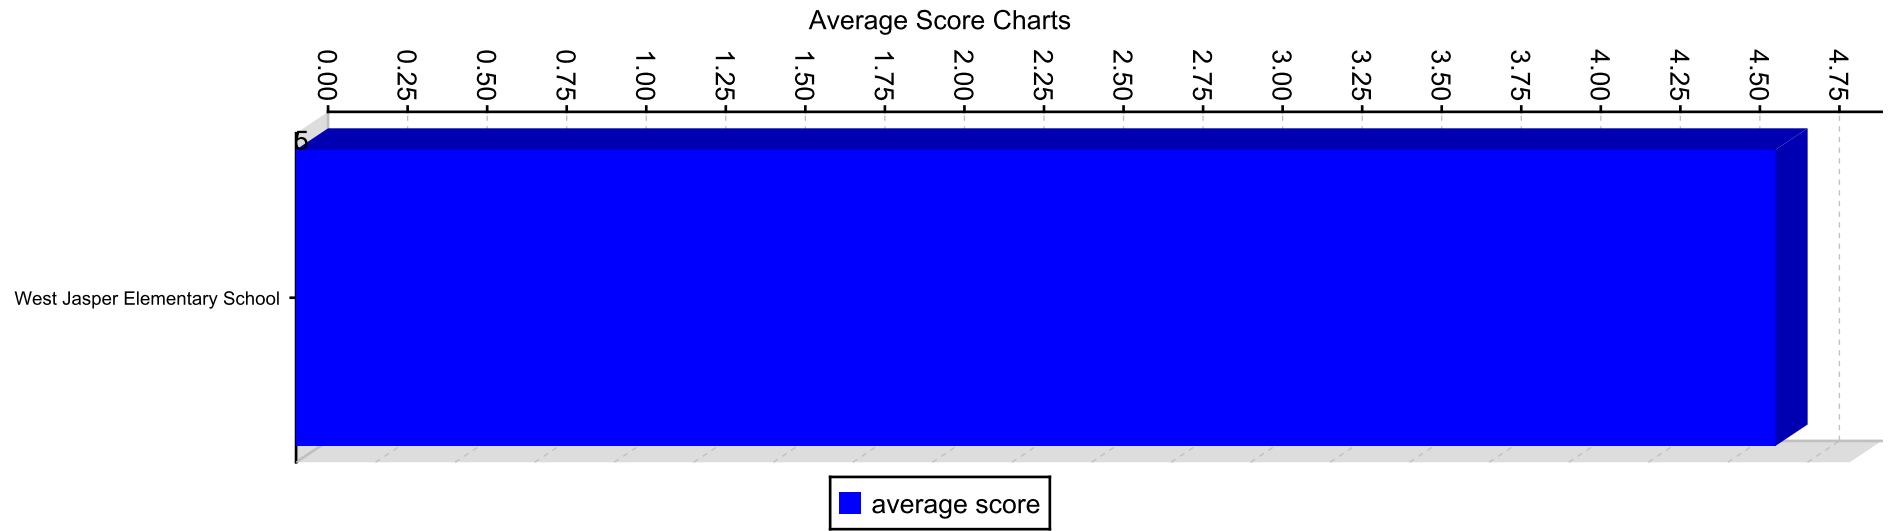

The following represents the aggregated average by STANDARD for all institutions selected

Average Score By Institution Charts

Staff Survey for schools

Average Score By Institution Charts Section

STANDARD 1: Purpose and Direction

STANDARD 2: Governance and Leadership

STANDARD 3: Teaching and Assessing for Learning

STANDARD 4: Resources and Support Systems

STANDARD 5: Using Results for Continuous Improvement

Average Score Data

Institution Name	Parent Level	Level	Average Score
West Jasper Elementary School		STANDARD 1	4.83
West Jasper Elementary School		STANDARD 2	4.75
West Jasper Elementary School		STANDARD 3	4.52
West Jasper Elementary School		STANDARD 4	4.76
West Jasper Elementary School		STANDARD 5	4.65

Overall Score

The below score is the overall score achieved for the selected institutions:

Overall Score Value

Institution Name	Overall Score	Response Count
West Jasper Elementary School	4.66	1,166
All	4.66	1,166