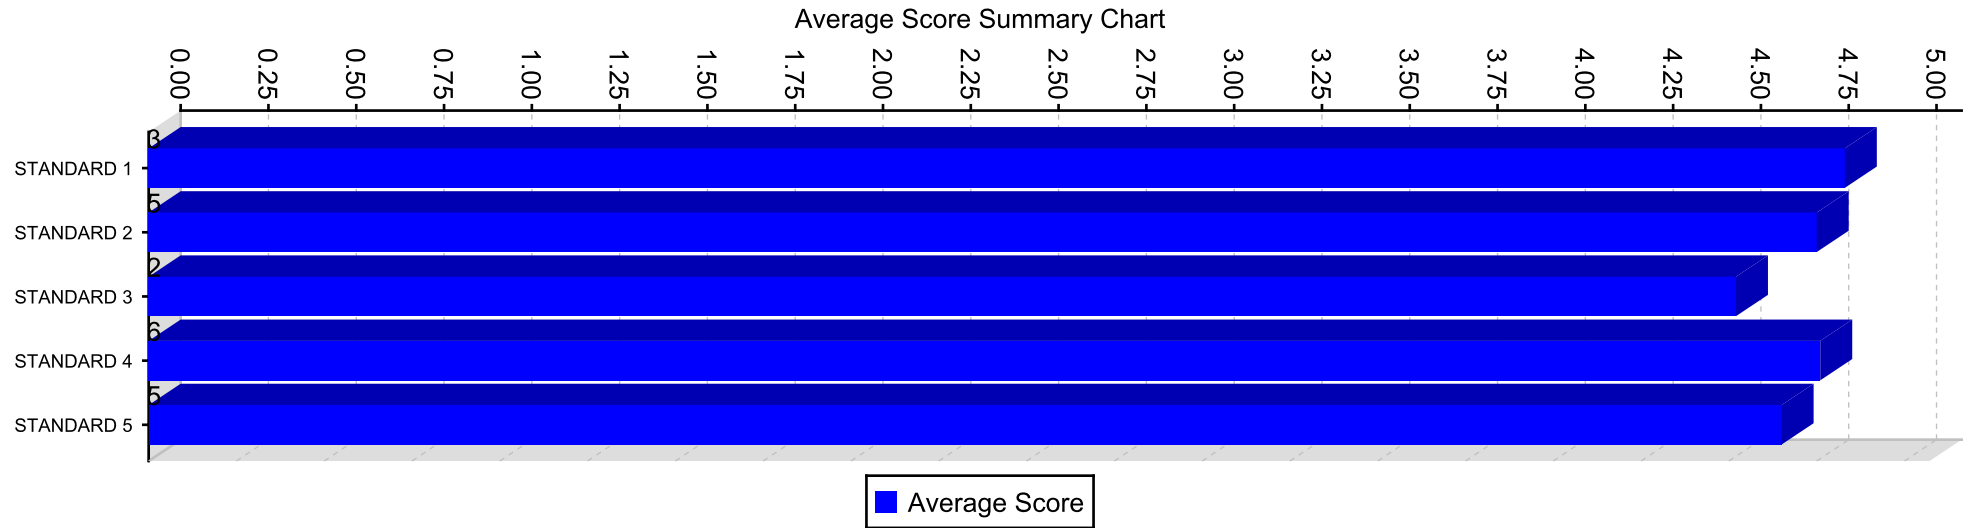

Average Score Summary (All Selected Institutions)

The following represents the aggregated average by STANDARD for all institutions selected

Average Score Summary Charts

Staff Survey for schools

Average Score By Institution

The following represents the aggregated average by STANDARD for all institutions selected

Average Score By Institution Charts

Staff Survey for schools

Average Score By Institution Charts Section

STANDARD 1: Purpose and Direction

STANDARD 2: Governance and Leadership

STANDARD 3: Teaching and Assessing for Learning

STANDARD 4: Resources and Support Systems

STANDARD 5: Using Results for Continuous Improvement

Average Score Data

Institution Name	Parent Level	Level	Average Score
West Jasper Elementary School		STANDARD 1	4.83
West Jasper Elementary School		STANDARD 2	4.75
West Jasper Elementary School		STANDARD 3	4.52
West Jasper Elementary School		STANDARD 4	4.76
West Jasper Elementary School		STANDARD 5	4.65