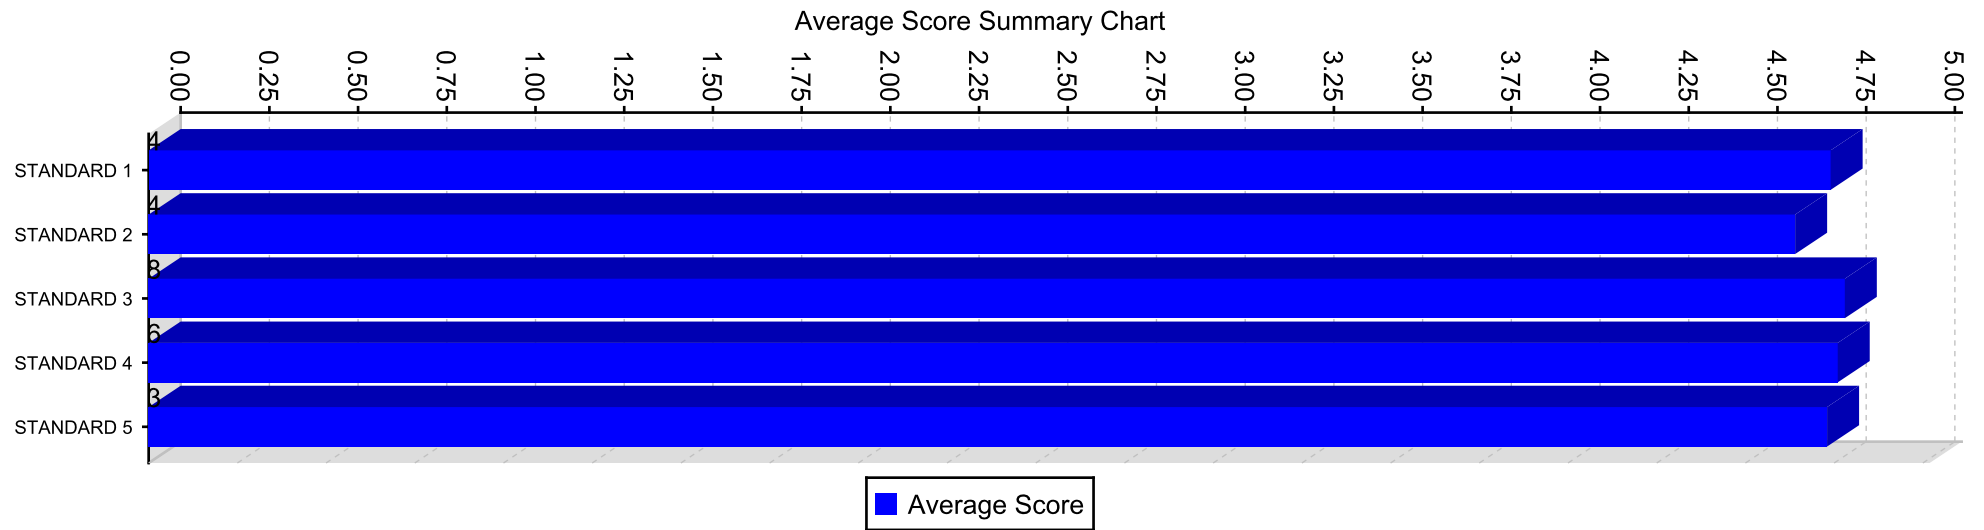

Average Score Summary (All Selected Institutions)

The following represents the aggregated average by STANDARD for all institutions selected

Average Score Summary Charts

Parent Survey for schools

Average Score By Institution

The following represents the aggregated average by STANDARD for all institutions selected

Average Score By Institution Charts

Parent Survey for schools

Average Score By Institution Charts Section

STANDARD 1: Purpose and Direction

STANDARD 2: Governance and Leadership

STANDARD 3: Teaching and Assessing for Learning

STANDARD 4: Resources and Support Systems

STANDARD 5: Using Results for Continuous Improvement

Average Score Data

Institution Name	Parent Level	Level	Average Score
West Jasper Elementary School		STANDARD 1	4.74
West Jasper Elementary School		STANDARD 2	4.64
West Jasper Elementary School		STANDARD 3	4.78
West Jasper Elementary School		STANDARD 4	4.76
West Jasper Elementary School		STANDARD 5	4.73