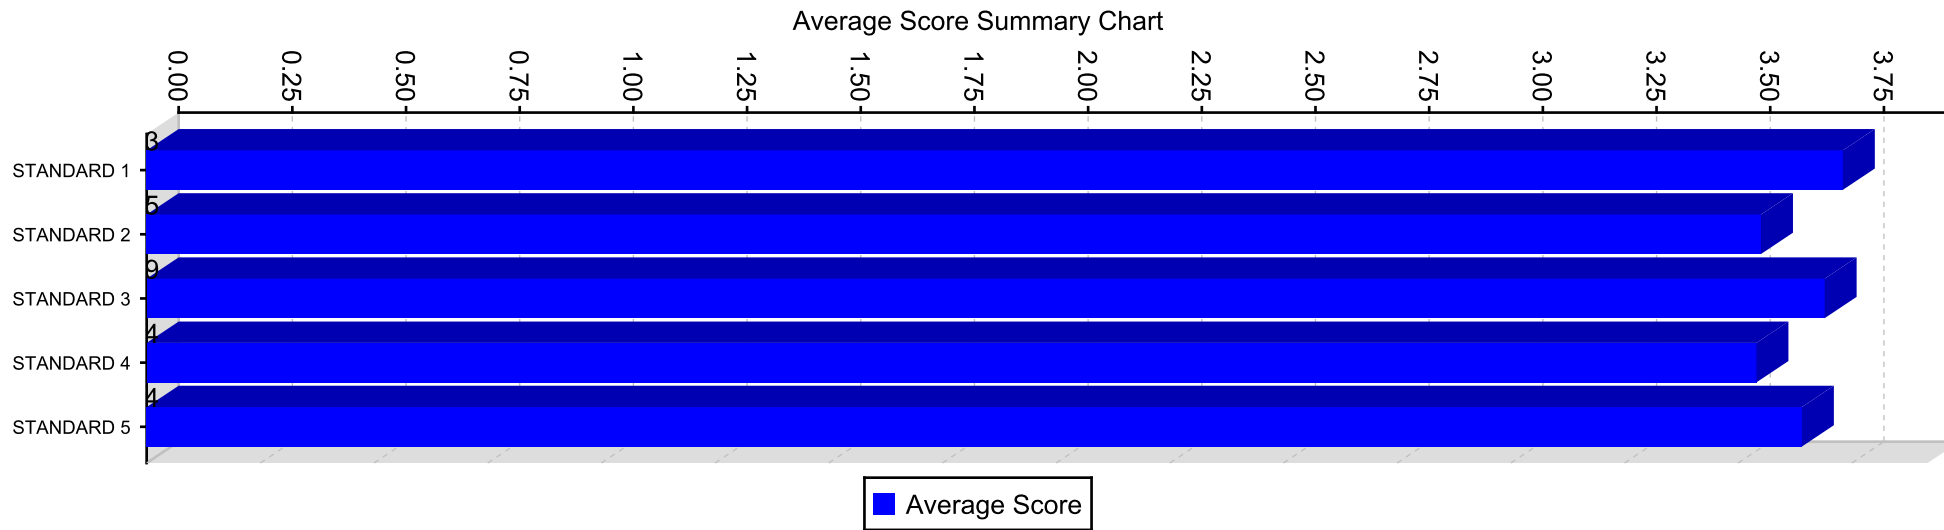

Average Score Summary (All Selected Institutions)

The following represents the aggregated average by STANDARD for all institutions selected

Average Score Summary Charts

Student Survey (Middle and High) for schools

Average Score By Institution

The following represents the aggregated average by STANDARD for all institutions selected

Average Score By Institution Charts

Student Survey (Middle and High) for schools

Average Score By Institution Charts Section