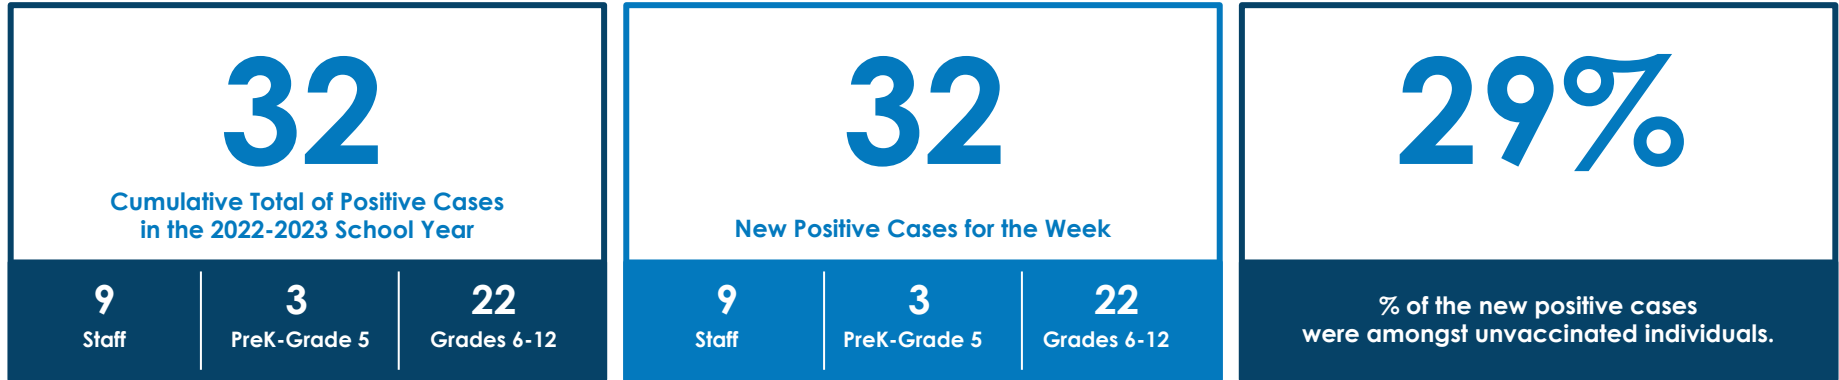

RPS COVID-19 DASHBOARD

Currently RPS has ~17,800+ Students and ~2,700+ Staff

*Positive Data is based on positive cases reported to the District.

The following schools reported multiple cases for the week of Tuesday, Sept. 5 - Monday, Sept. 12: