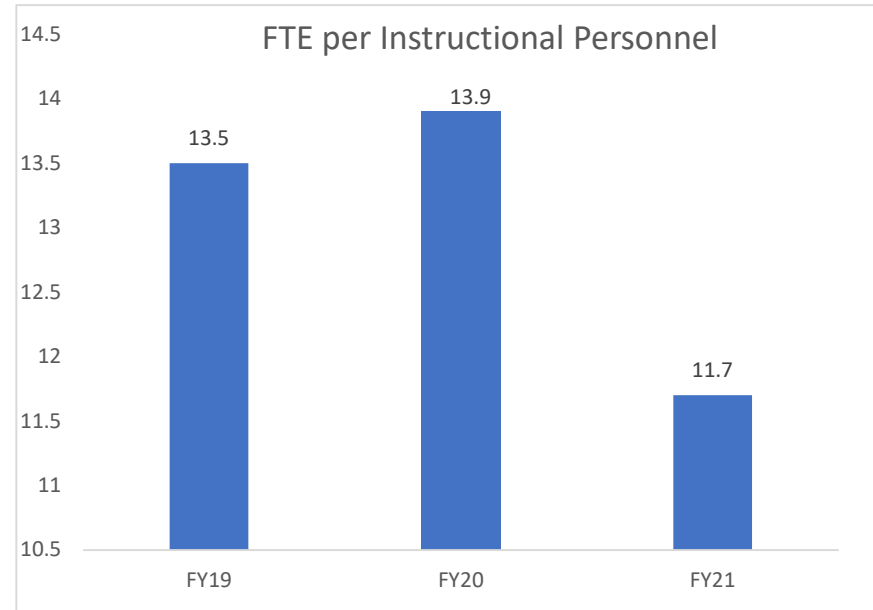

ELEMENTARY SCHOOLS

BLUE LAKE ELEMENTARY SCHOOL

CHAMPION ELEMENTARY SCHOOL

CHISHOLM ELEMENTARY SCHOOL

CITRUS GROVE ELEMENTARY SCHOOL

CORONADO BEACH ELEMENTARY SCHOOL

CYPRESS CREEK ELEMENTARY SCHOOL

DEBARY ELEMENTARY SCHOOL