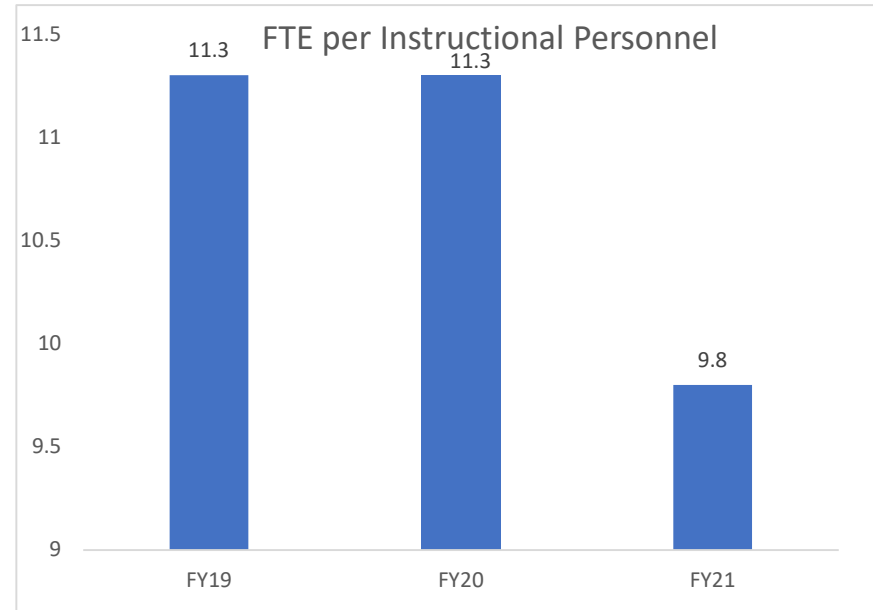

TOMOKA ELEMENTARY SCHOOL