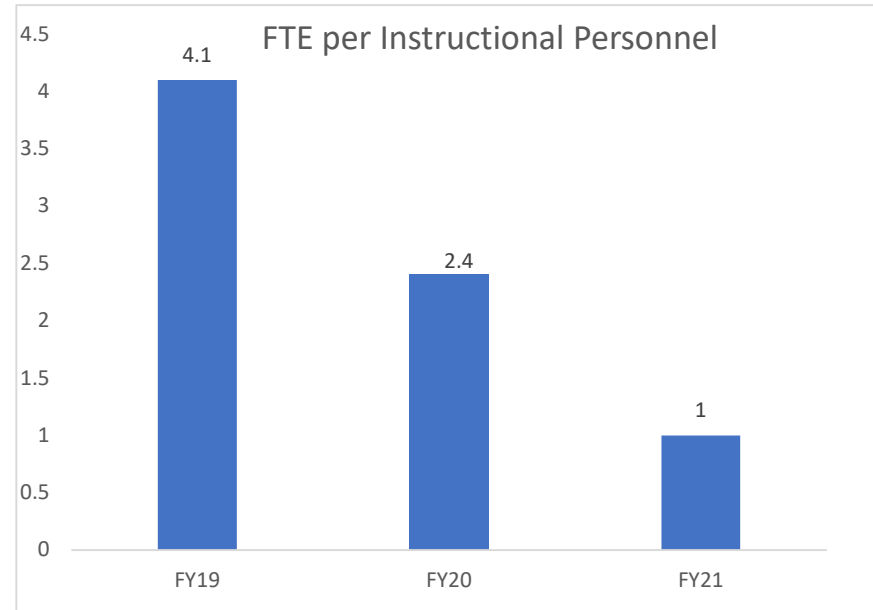

AMI KIDS

DAYTONA JUVENILE RESIDENTIAL FACILITY

HALIFAX BEHAVIORAL SERVICES

HIGHBANKS LEARNING CENTER

HOSPITAL HOMEBOUND

PACE CENTER FOR GIRLS

RIVERVIEW LEARNING CENTER

STEWART TREATMENT CENTER