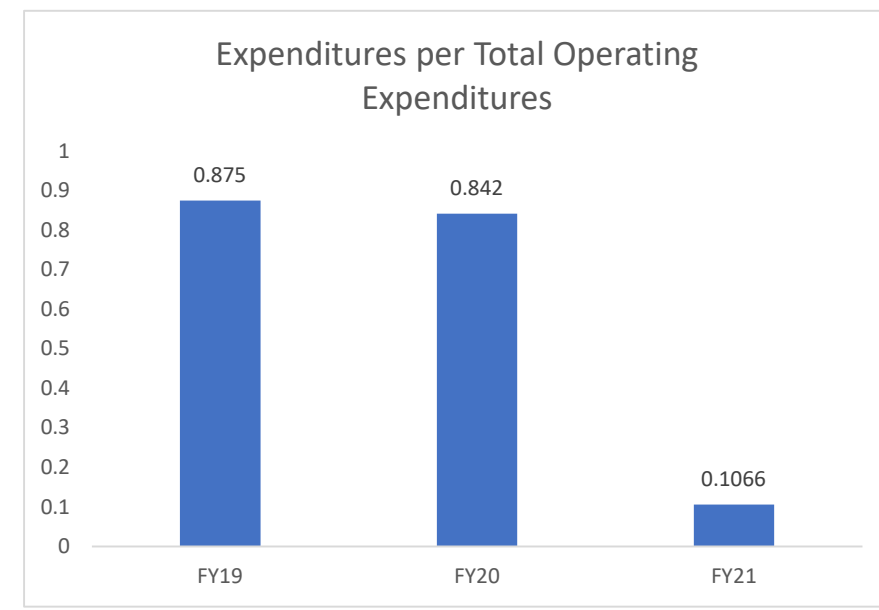

ELEMENTARY SCHOOLS

BLUE LAKE ELEMENTARY SCHOOL

CHAMPION ELEMENTARY SCHOOL

CHISHOLM ELEMENTARY SCHOOL

CITRUS GROVE ELEMENTARY SCHOOL

CORONADO BEACH ELEMENTARY SCHOOL

CYPRESS CREEK ELEMENTARY SCHOOL

DEBARY ELEMENTARY SCHOOL