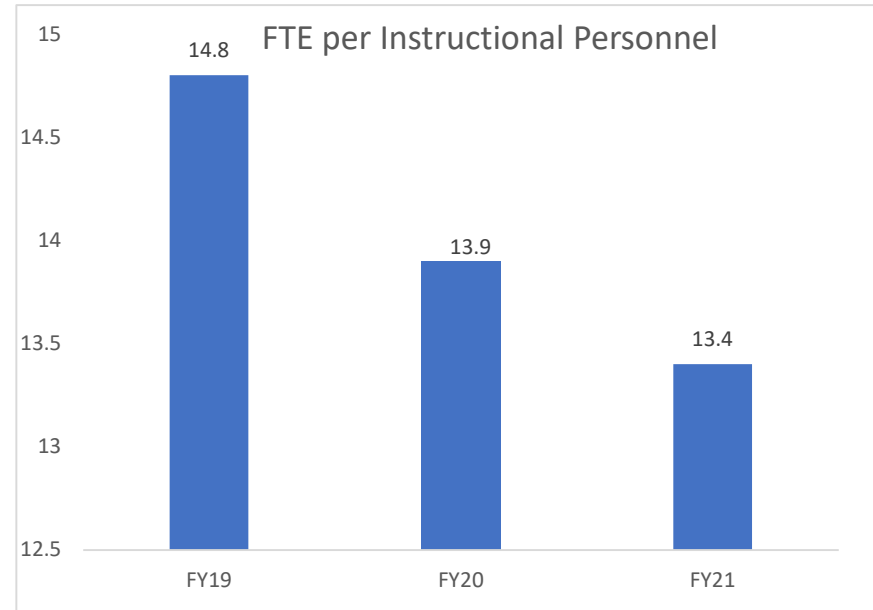

UNIVERSITY HIGH SCHOOL