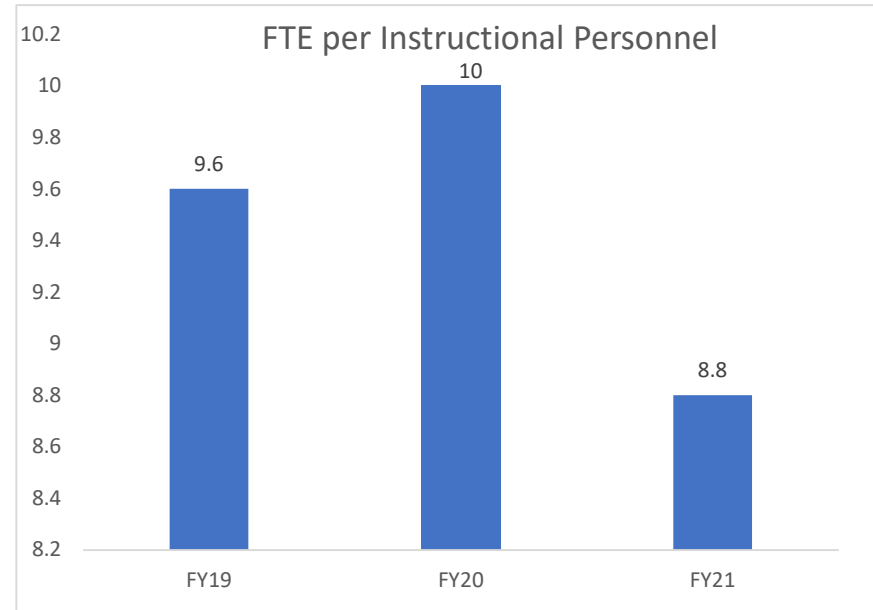

WESTSIDE ELEMENTARY SCHOOL