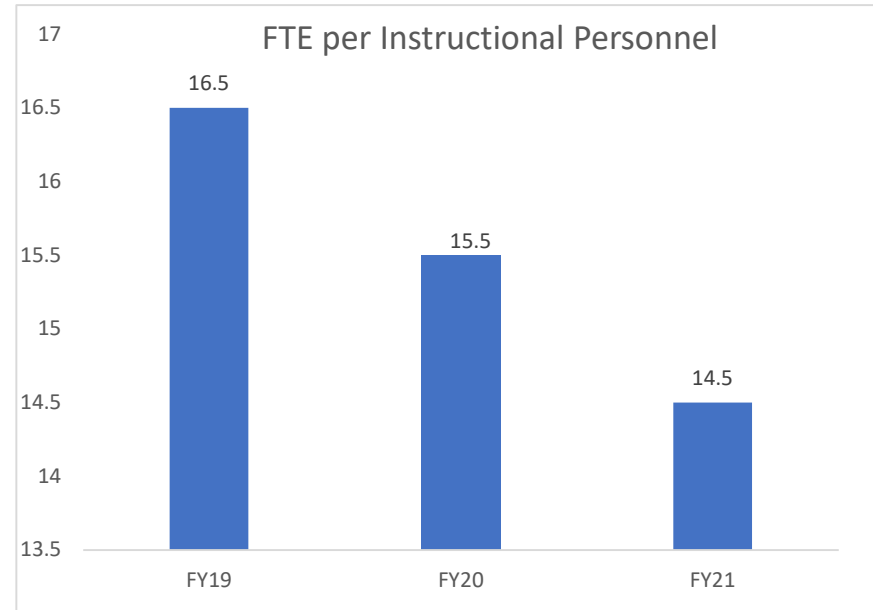

SPRUCE CREEK HIGH SCHOOL