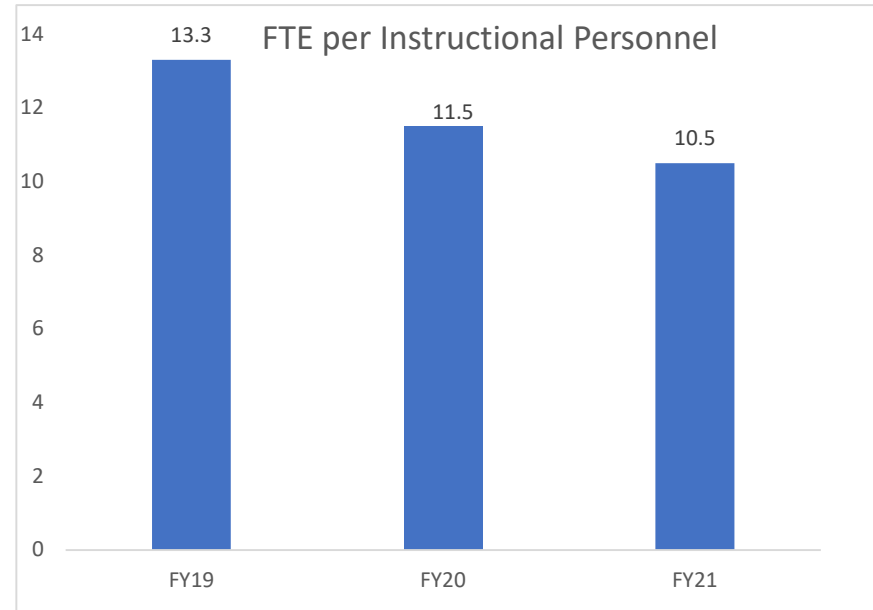

HORIZON ELEMENTARY SCHOOL

INDIAN RIVER ELEMENTARY SCHOOL

LOUISE S. MCINNIS ELEMENTARY SCHOOL

MANATEE COVE ELEMENTARY SCHOOL

ORMOND BEACH ELEMENTARY SCHOOL

ORANGE CITY ELEMENTARY SCHOOL

ORTONA ELEMENTARY SCHOOL