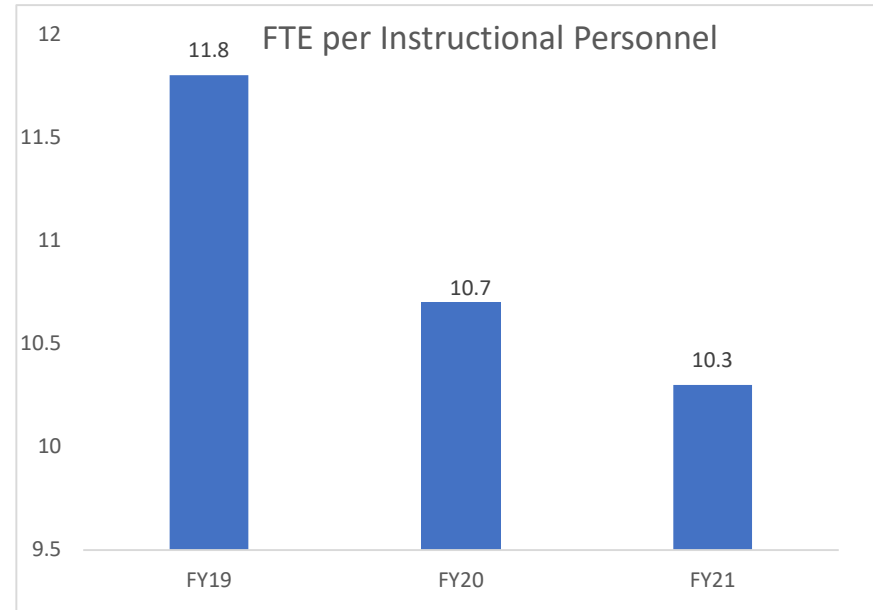

READ-PATILLO ELEMENTARY SCHOOL

SOUTH DAYTONA ELEMENTARY SCHOOL

SPIRIT ELEMENTARY SCHOOL

SPRUCE CREEK ELEMENTARY SCHOOL

SUGAR MILL ELEMENTARY SCHOOL

SUNRISE ELEMENTARY SCHOOL

SWEETWATER ELEMENTARY SCHOOL

TIMBERCREST ELEMENTARY SCHOOL