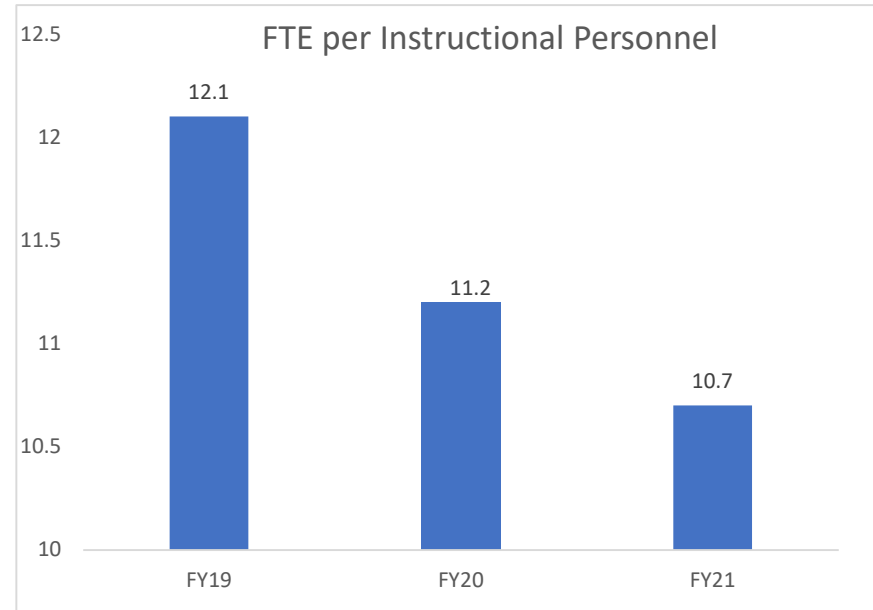

ELEMENTARY SCHOOLS

BLUE LAKE ELEMENTARY SCHOOL

CHAMPION ELEMENTARY SCHOOL

CHISHOLM ELEMENTARY SCHOOL

CITRUS GROVE ELEMENTARY SCHOOL

CORONADO BEACH ELEMENTARY SCHOOL

CYPRESS CREEK ELEMENTARY SCHOOL

DEBARY ELEMENTARY SCHOOL