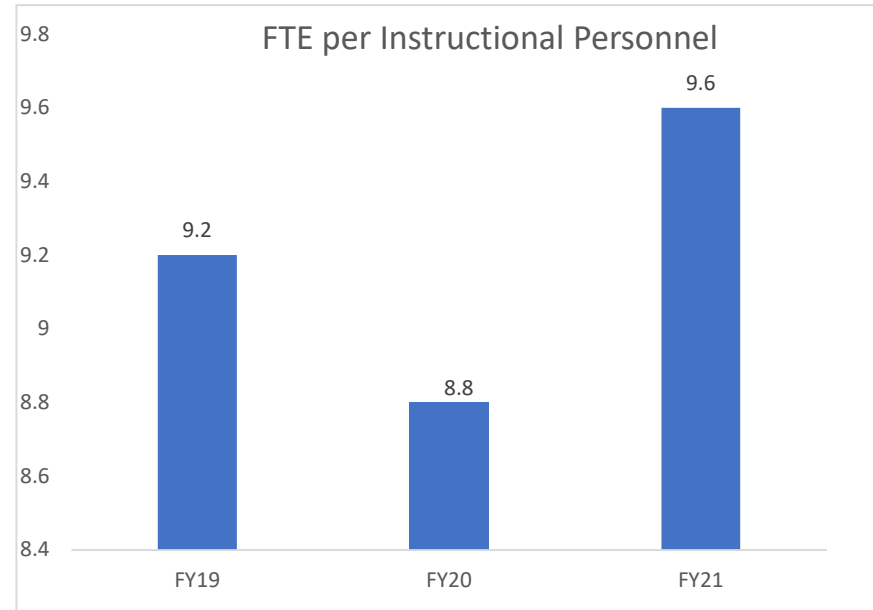

PIERSON ELEMENTARY SCHOOL