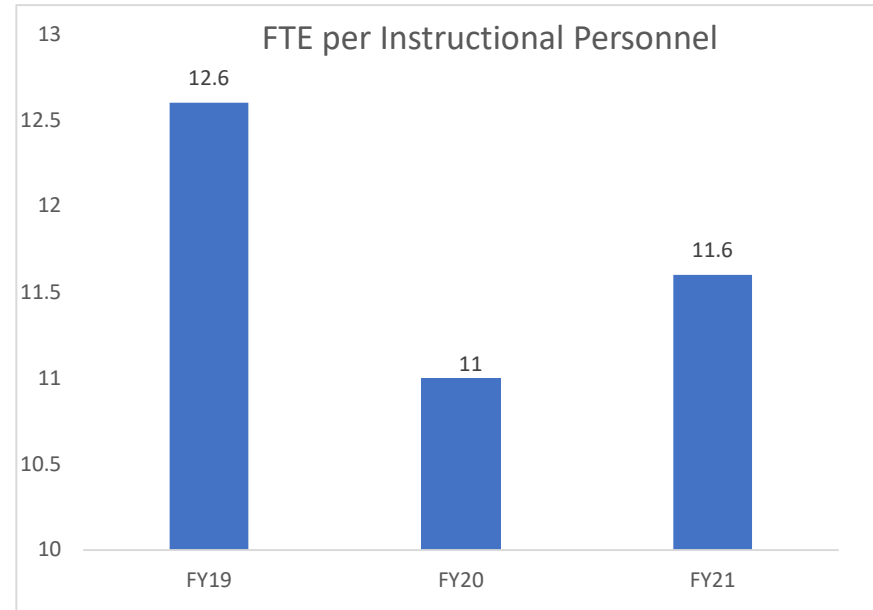

CAMPBELL MIDDLE SCHOOL