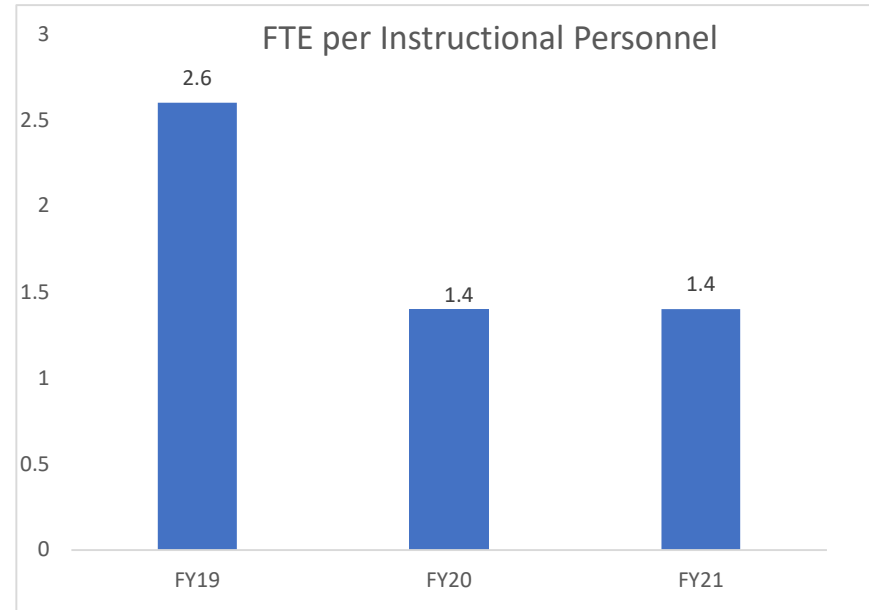

AMI KIDS

DAYTONA JUVENILE RESIDENTIAL FACILITY

HALIFAX BEHAVIORAL SERVICES

HIGHBANKS LEARNING CENTER

HOSPITAL HOMEBOUND

PACE CENTER FOR GIRLS

RIVERVIEW LEARNING CENTER

STEWART TREATMENT CENTER