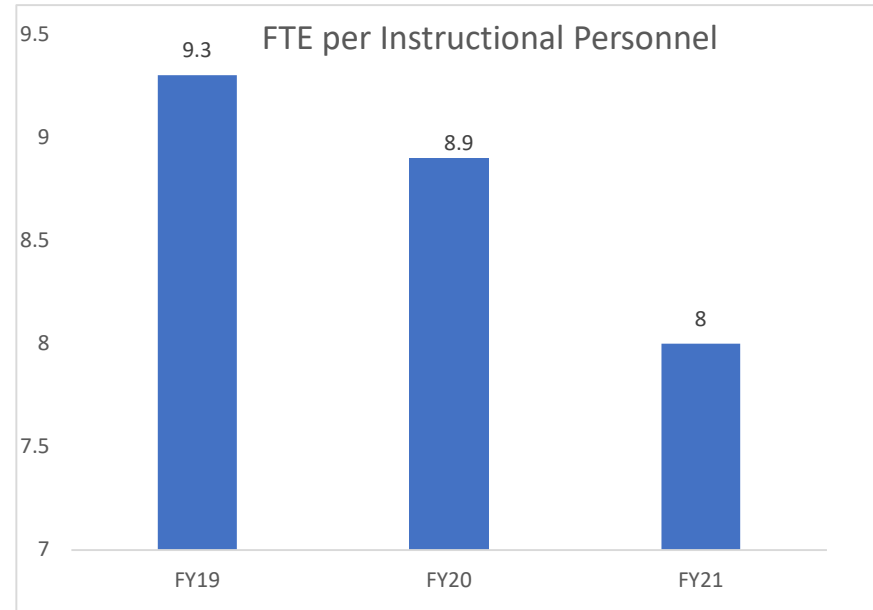

READ-PATILLO ELEMENTARY SCHOOL

SOUTH DAYTONA ELEMENTARY SCHOOL

SPIRIT ELEMENTARY SCHOOL

SPRUCE CREEK ELEMENTARY SCHOOL

SUGAR MILL ELEMENTARY SCHOOL

SUNRISE ELEMENTARY SCHOOL

SWEETWATER ELEMENTARY SCHOOL

TIMBERCREST ELEMENTARY SCHOOL