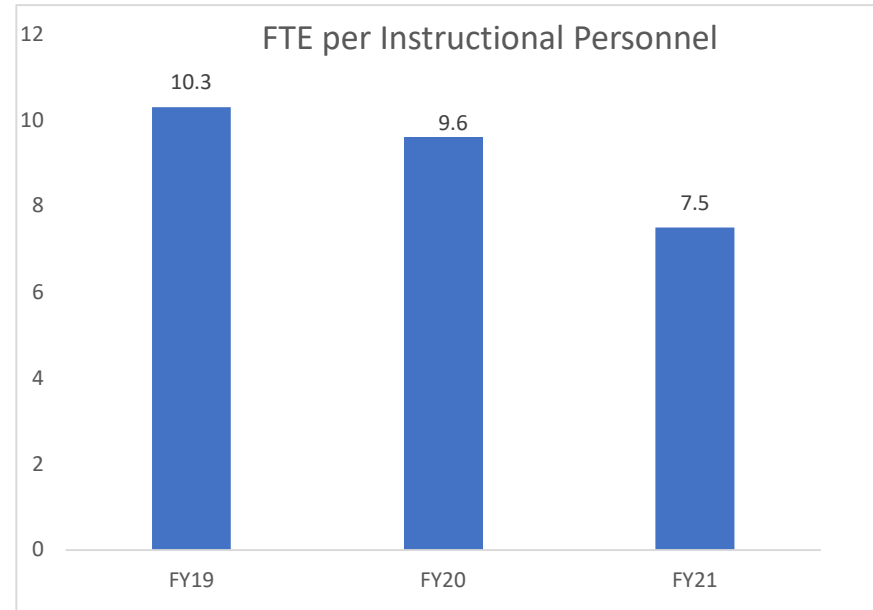

READ-PATILLO ELEMENTARY SCHOOL

SOUTH DAYTONA ELEMENTARY SCHOOL

SPIRIT ELEMENTARY SCHOOL

SPRUCE CREEK ELEMENTARY SCHOOL

SUGAR MILL ELEMENTARY SCHOOL

SUNRISE ELEMENTARY SCHOOL

SWEETWATER ELEMENTARY SCHOOL

TIMBERCREST ELEMENTARY SCHOOL