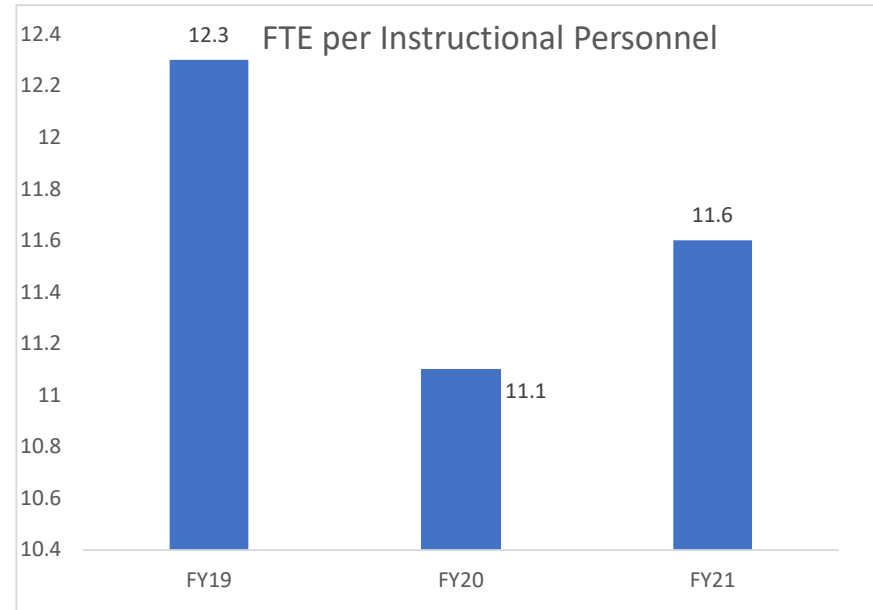

DELTONA MIDDLE SCHOOL