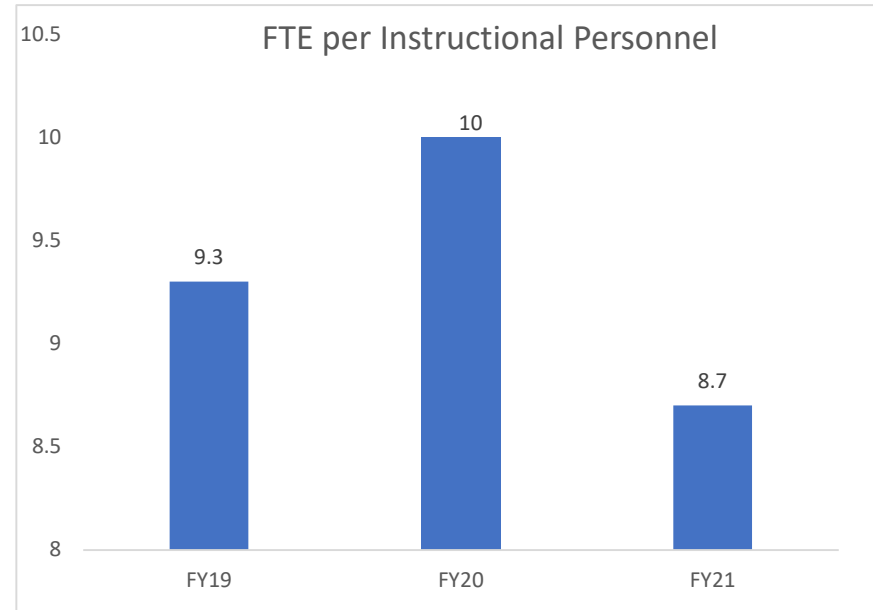

PATHWAYS ELEMENTARY SCHOOL