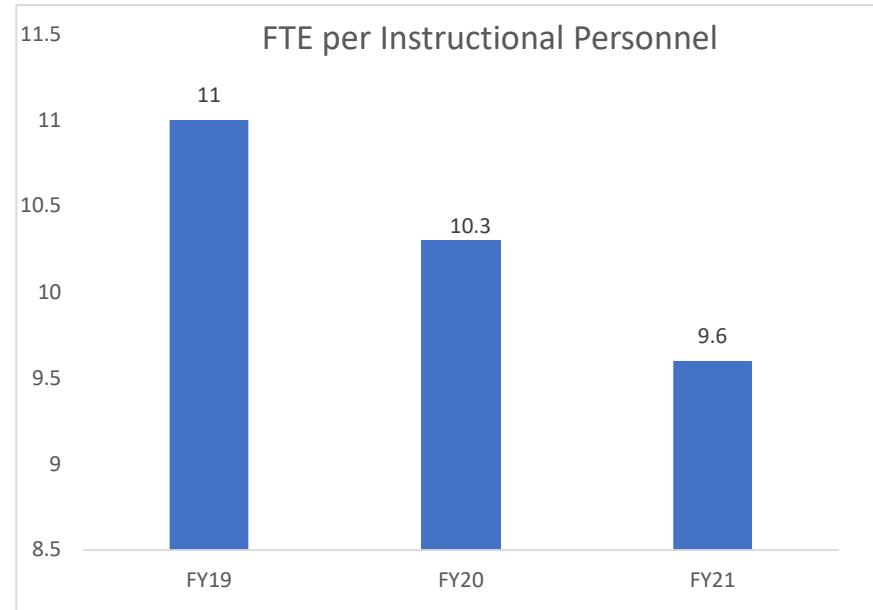

OSTEEN ELEMENTARY SCHOOL