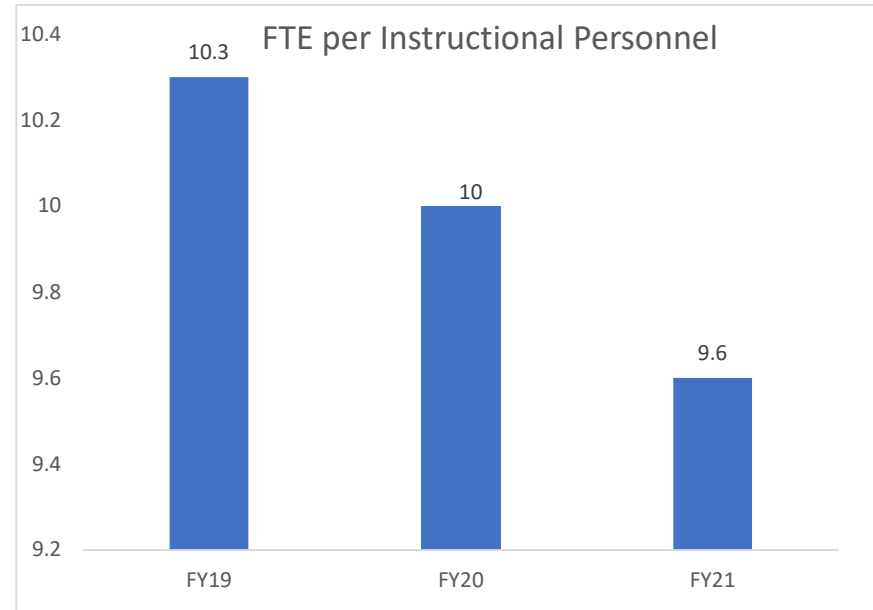

READ-PATILLO ELEMENTARY SCHOOL

SOUTH DAYTONA ELEMENTARY SCHOOL

SPIRIT ELEMENTARY SCHOOL

SPRUCE CREEK ELEMENTARY SCHOOL

SUGAR MILL ELEMENTARY SCHOOL

SUNRISE ELEMENTARY SCHOOL

SWEETWATER ELEMENTARY SCHOOL

TIMBERCREST ELEMENTARY SCHOOL