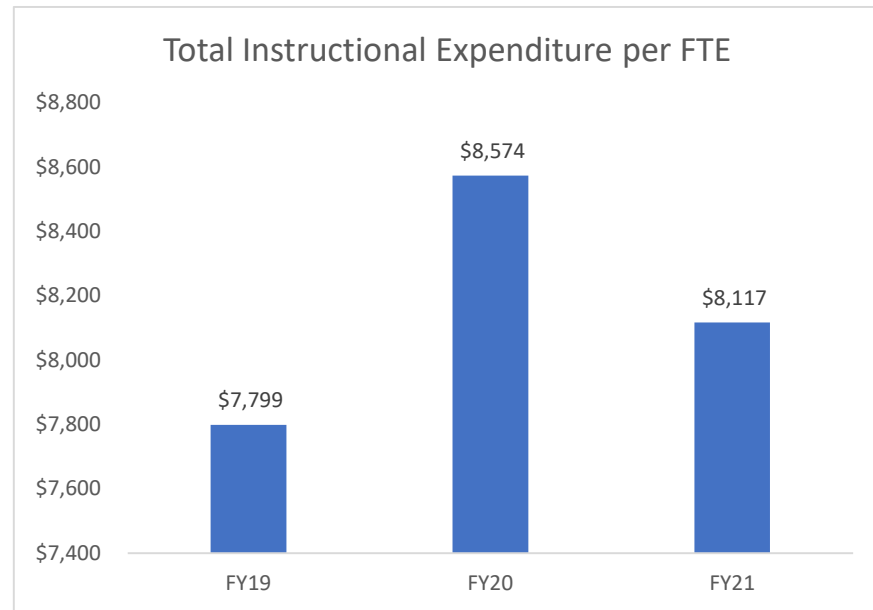

ELEMENTARY SCHOOLS

BLUE LAKE ELEMENTARY SCHOOL

CHAMPION ELEMENTARY SCHOOL

CHISHOLM ELEMENTARY SCHOOL

CITRUS GROVE ELEMENTARY SCHOOL

CORONADO BEACH ELEMENTARY SCHOOL

CYPRESS CREEK ELEMENTARY SCHOOL

DEBARY ELEMENTARY SCHOOL