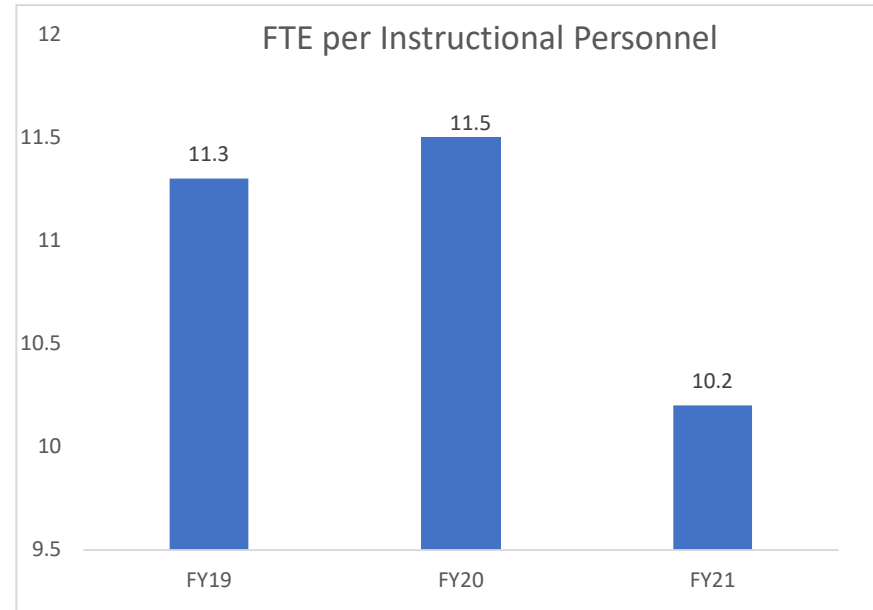

READ-PATILLO ELEMENTARY SCHOOL

SOUTH DAYTONA ELEMENTARY SCHOOL

SPIRIT ELEMENTARY SCHOOL

SPRUCE CREEK ELEMENTARY SCHOOL

SUGAR MILL ELEMENTARY SCHOOL

SUNRISE ELEMENTARY SCHOOL

SWEETWATER ELEMENTARY SCHOOL

TIMBERCREST ELEMENTARY SCHOOL