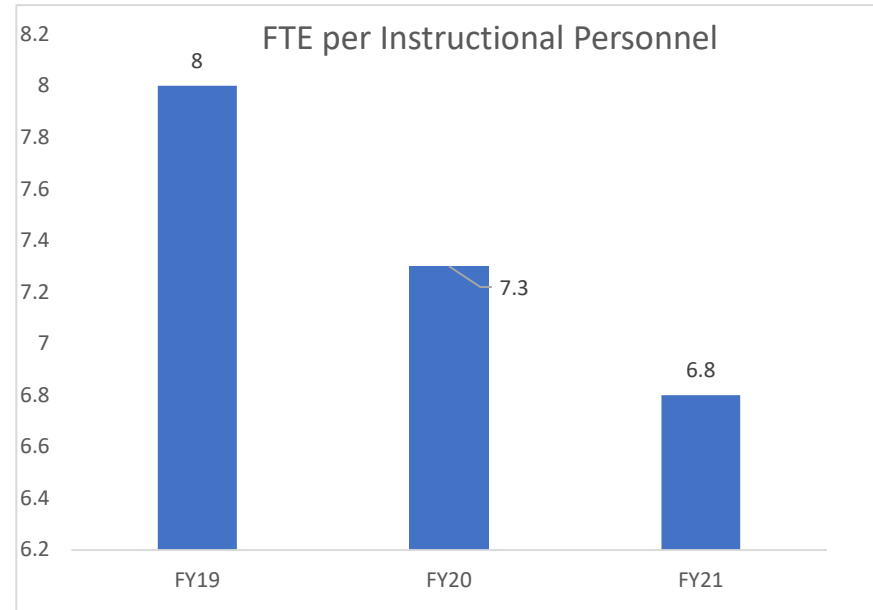

EDGEWATER PUBLIC SCHOOL