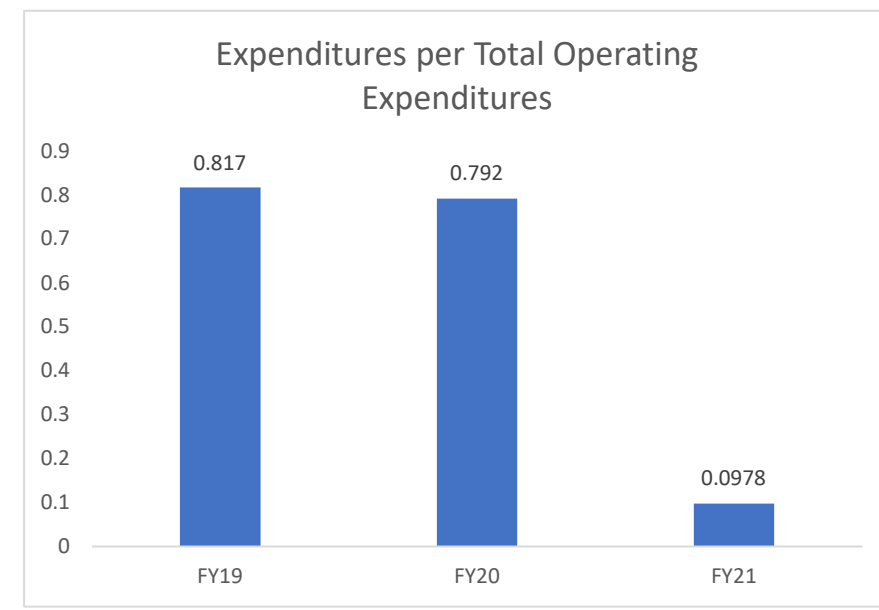

ELEMENTARY SCHOOLS

BLUE LAKE ELEMENTARY SCHOOL

CHAMPION ELEMENTARY SCHOOL

CHISHOLM ELEMENTARY SCHOOL

CITRUS GROVE ELEMENTARY SCHOOL

CORONADO BEACH ELEMENTARY SCHOOL

CYPRESS CREEK ELEMENTARY SCHOOL

DEBARY ELEMENTARY SCHOOL