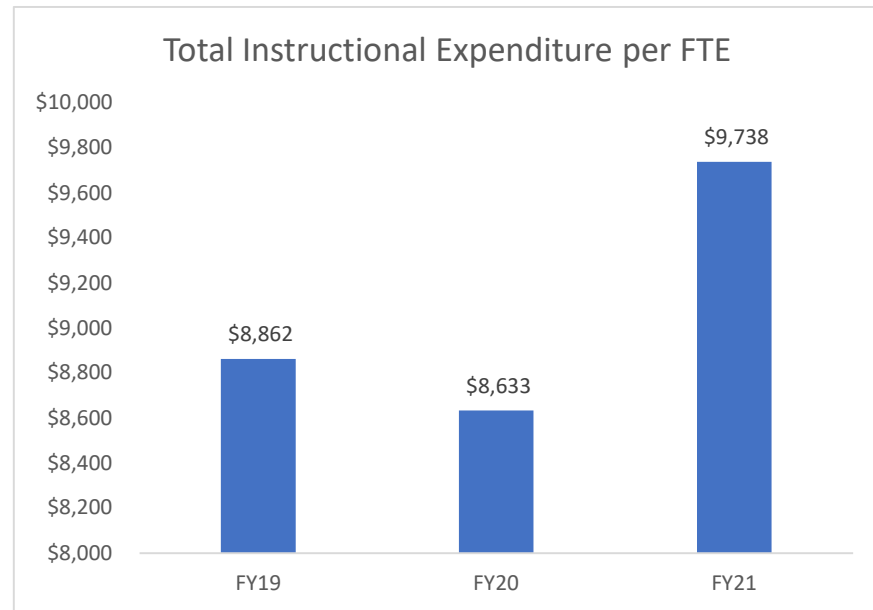

ELEMENTARY SCHOOLS

BLUE LAKE ELEMENTARY SCHOOL

CHAMPION ELEMENTARY SCHOOL

CHISHOLM ELEMENTARY SCHOOL

CITRUS GROVE ELEMENTARY SCHOOL

CORONADO BEACH ELEMENTARY SCHOOL

CYPRESS CREEK ELEMENTARY SCHOOL

DEBARY ELEMENTARY SCHOOL