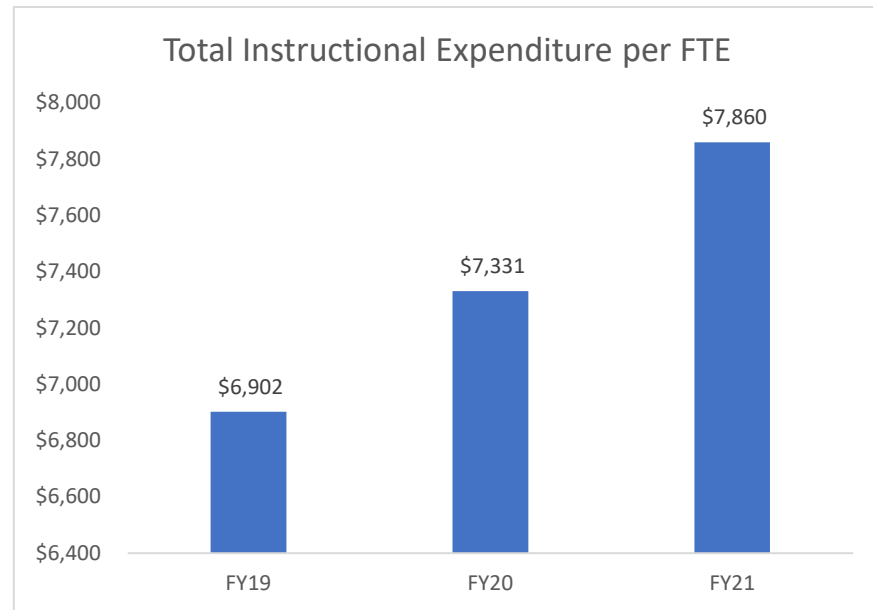

ELEMENTARY SCHOOLS

BLUE LAKE ELEMENTARY SCHOOL

CHAMPION ELEMENTARY SCHOOL

CHISHOLM ELEMENTARY SCHOOL

CITRUS GROVE ELEMENTARY SCHOOL

CORONADO BEACH ELEMENTARY SCHOOL

CYPRESS CREEK ELEMENTARY SCHOOL

DEBARY ELEMENTARY SCHOOL