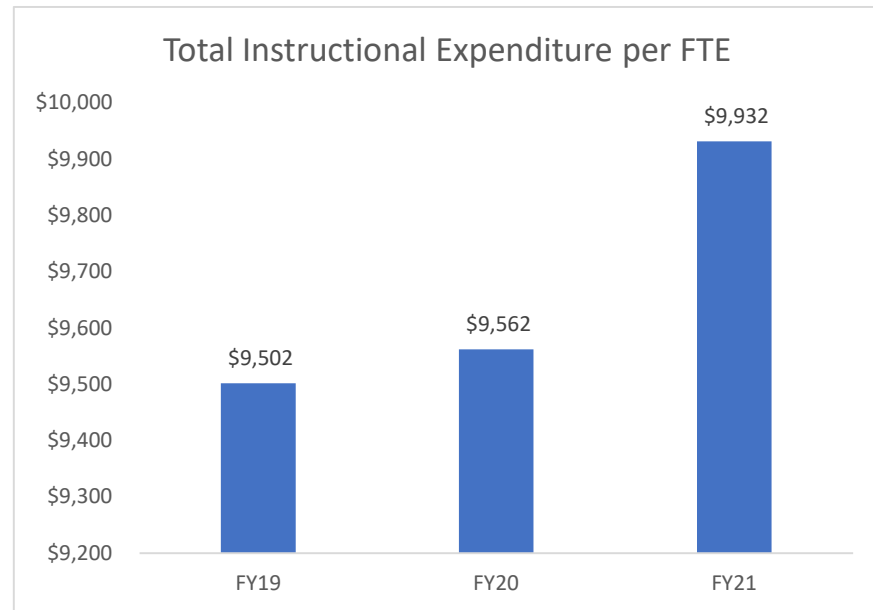

ELEMENTARY SCHOOLS

BLUE LAKE ELEMENTARY SCHOOL

CHAMPION ELEMENTARY SCHOOL

CHISHOLM ELEMENTARY SCHOOL

CITRUS GROVE ELEMENTARY SCHOOL

CORONADO BEACH ELEMENTARY SCHOOL

CYPRESS CREEK ELEMENTARY SCHOOL

DEBARY ELEMENTARY SCHOOL