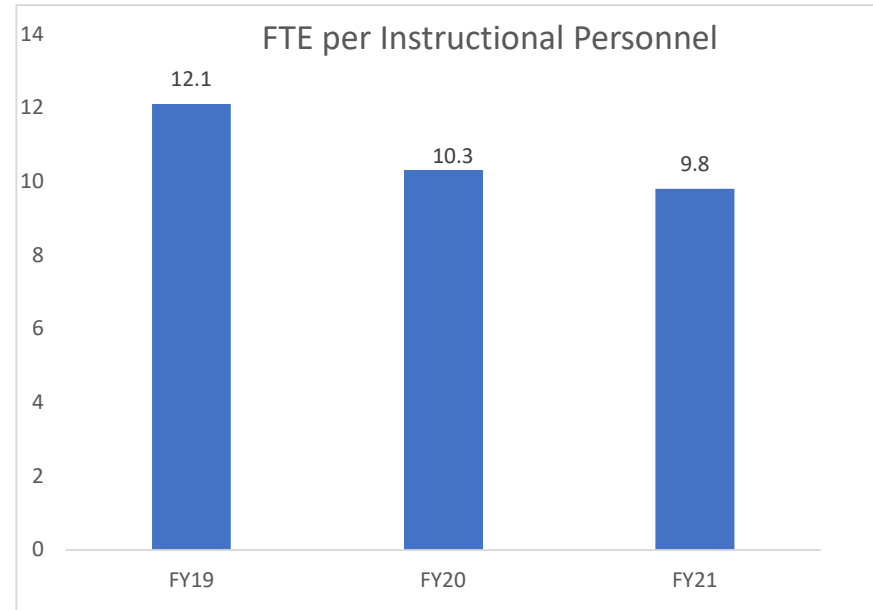

TURIE T. SMALL ELEMENTARY SCHOOL