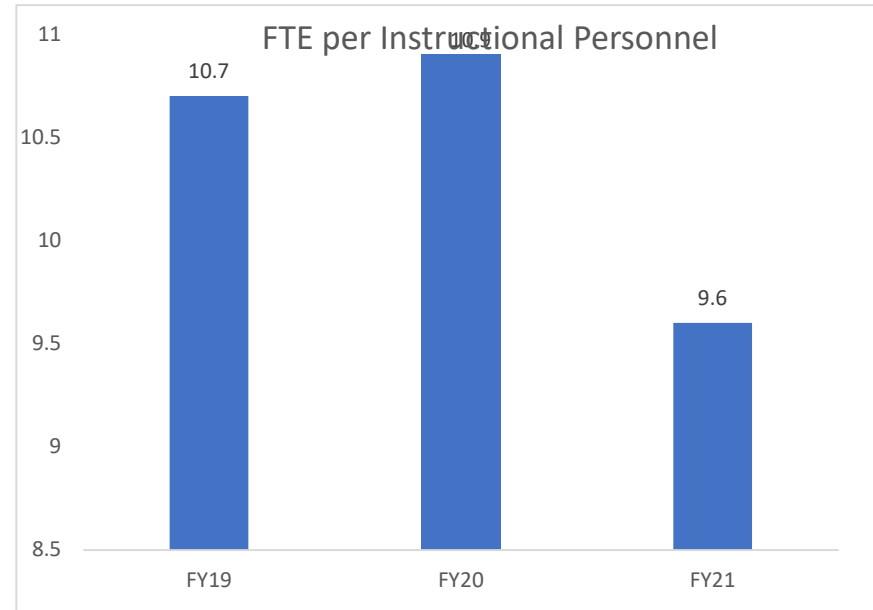

HORIZON ELEMENTARY SCHOOL

INDIAN RIVER ELEMENTARY SCHOOL

LOUISE S. MCINNIS ELEMENTARY SCHOOL

MANATEE COVE ELEMENTARY SCHOOL

ORMOND BEACH ELEMENTARY SCHOOL

ORANGE CITY ELEMENTARY SCHOOL

ORTONA ELEMENTARY SCHOOL