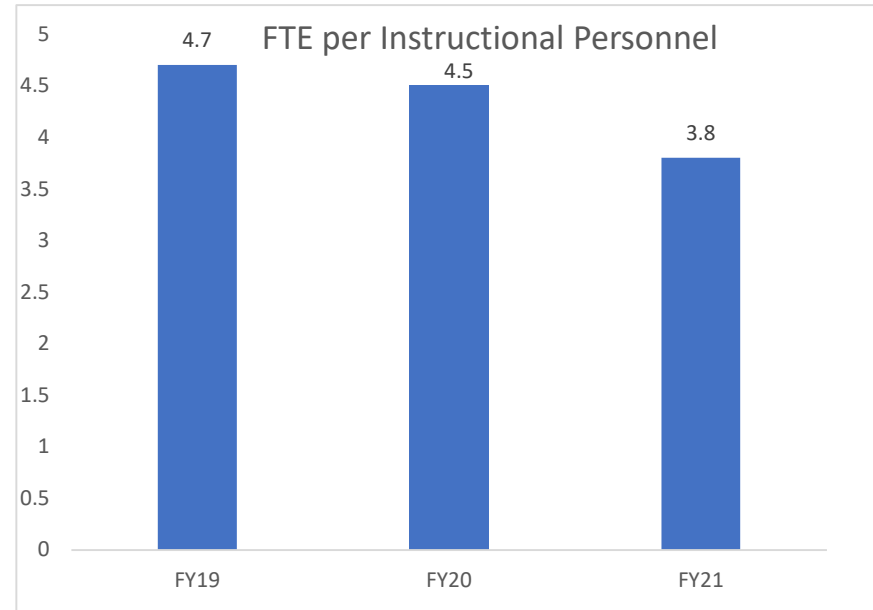

AMI KIDS

DAYTONA JUVENILE RESIDENTIAL FACILITY

HALIFAX BEHAVIORAL SERVICES

HIGHBANKS LEARNING CENTER

HOSPITAL HOMEBOUND

PACE CENTER FOR GIRLS

RIVERVIEW LEARNING CENTER

STEWART TREATMENT CENTER