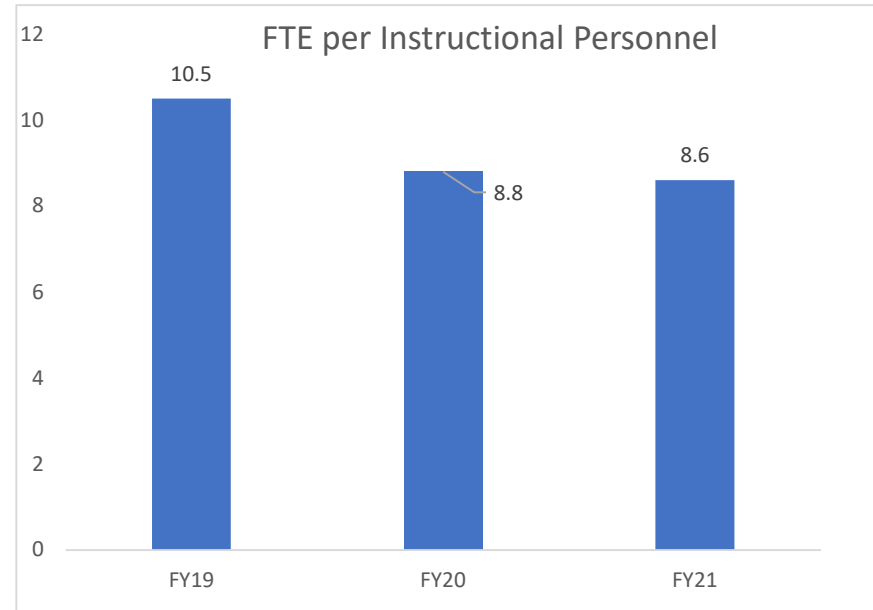

DISCOVERY ELEMENTARY SCHOOL