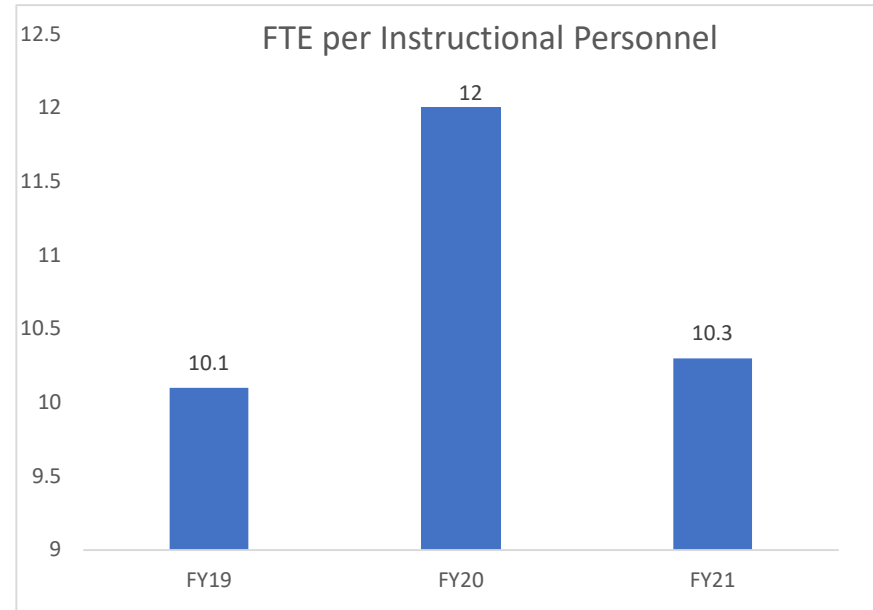

HORIZON ELEMENTARY SCHOOL

INDIAN RIVER ELEMENTARY SCHOOL

LOUISE S. MCINNIS ELEMENTARY SCHOOL

MANATEE COVE ELEMENTARY SCHOOL

ORMOND BEACH ELEMENTARY SCHOOL

ORANGE CITY ELEMENTARY SCHOOL

ORTONA ELEMENTARY SCHOOL