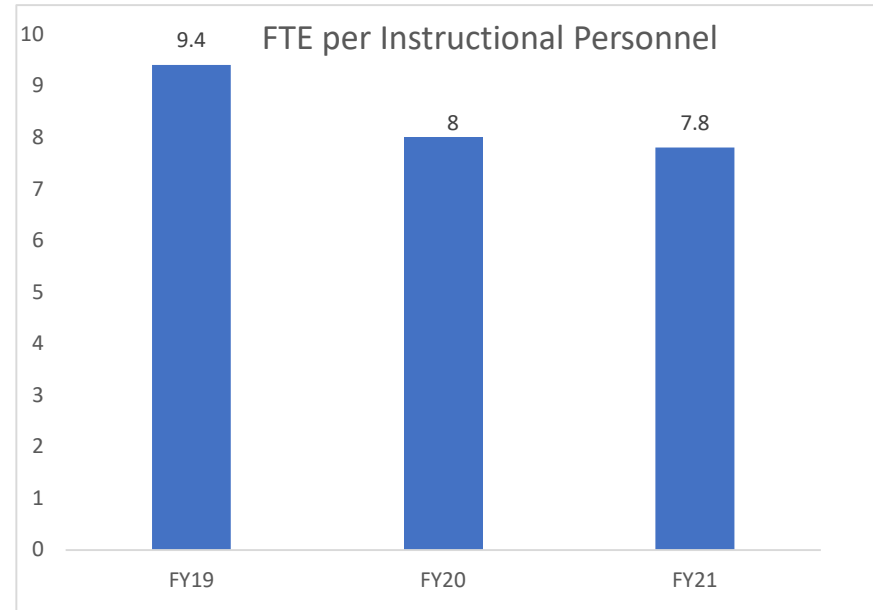

DELTONA LAKES ELEMENTARY SCHOOL