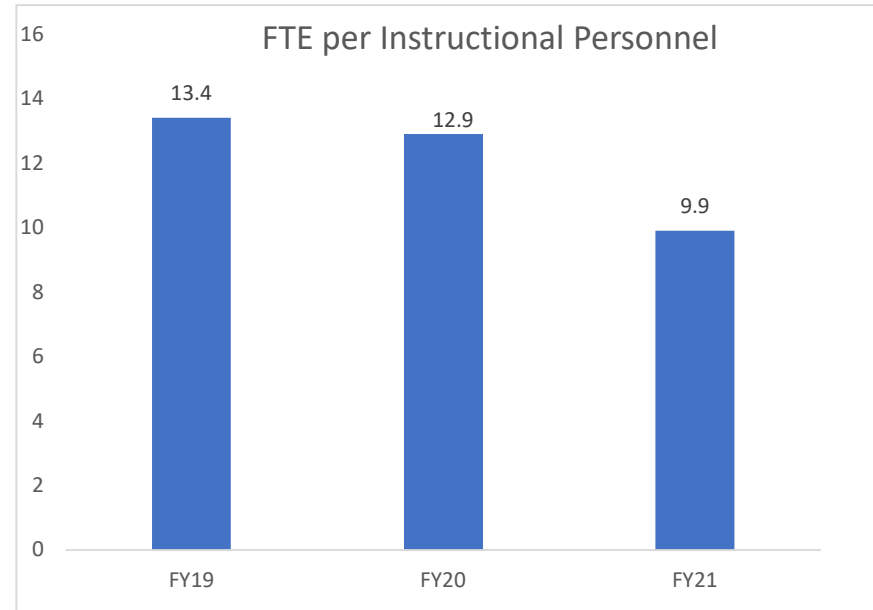

PORT ORANGE ELEMENTARY SCHOOL