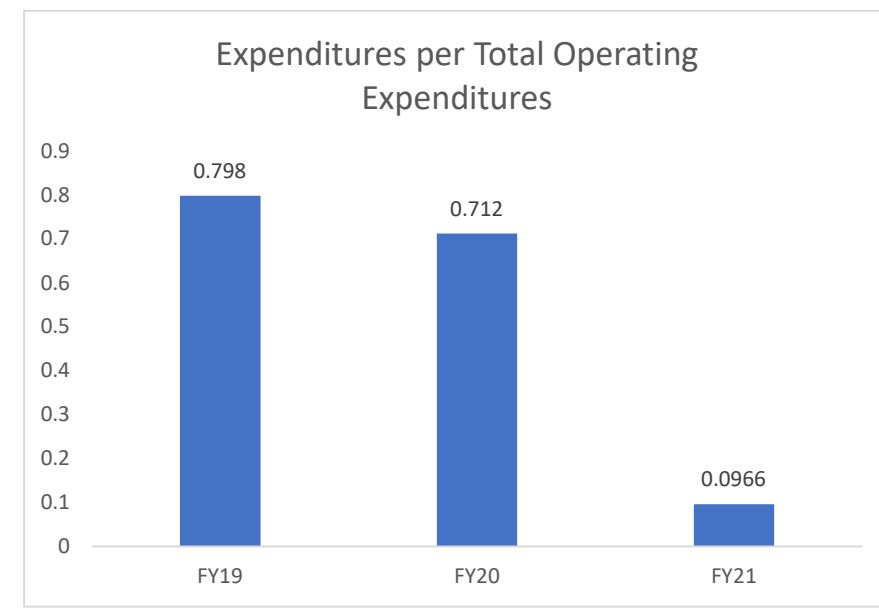

ELEMENTARY SCHOOLS

BLUE LAKE ELEMENTARY SCHOOL

CHAMPION ELEMENTARY SCHOOL

CHISHOLM ELEMENTARY SCHOOL

CITRUS GROVE ELEMENTARY SCHOOL

CORONADO BEACH ELEMENTARY SCHOOL

CYPRESS CREEK ELEMENTARY SCHOOL

DEBARY ELEMENTARY SCHOOL