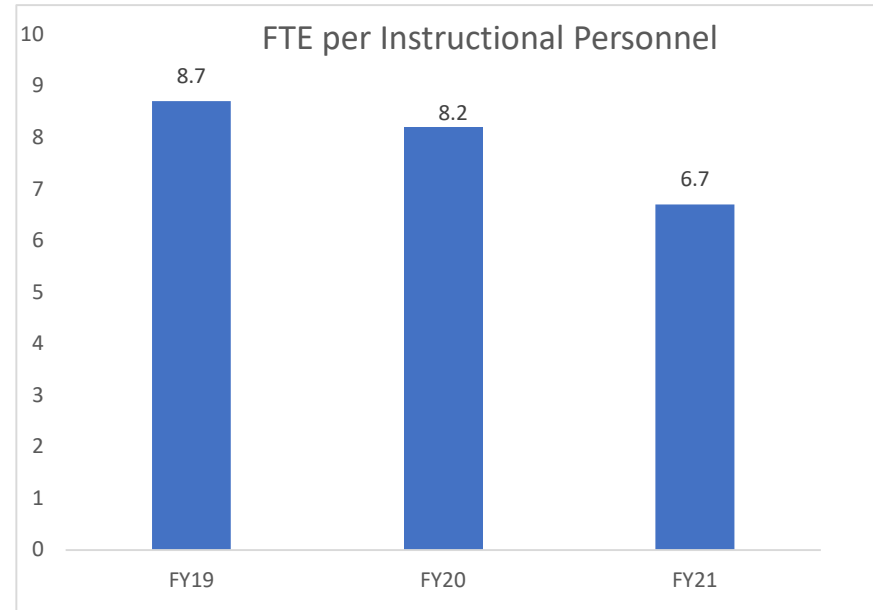

PALM TERRACE ELEMENTARY SCHOOL