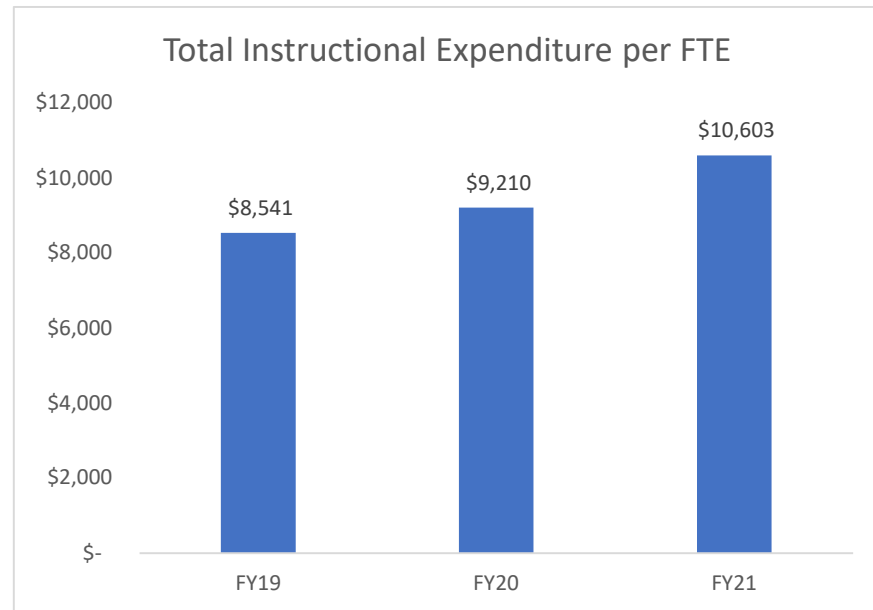

DELTONA LAKES ELEMENTARY SCHOOL