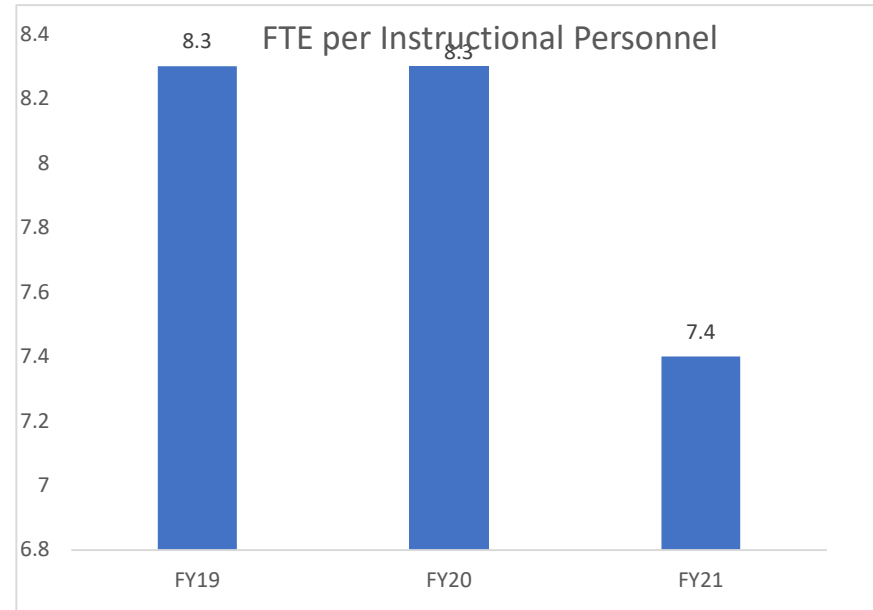

ELEMENTARY SCHOOLS

BLUE LAKE ELEMENTARY SCHOOL

CHAMPION ELEMENTARY SCHOOL

CHISHOLM ELEMENTARY SCHOOL

CITRUS GROVE ELEMENTARY SCHOOL

CORONADO BEACH ELEMENTARY SCHOOL

CYPRESS CREEK ELEMENTARY SCHOOL

DEBARY ELEMENTARY SCHOOL