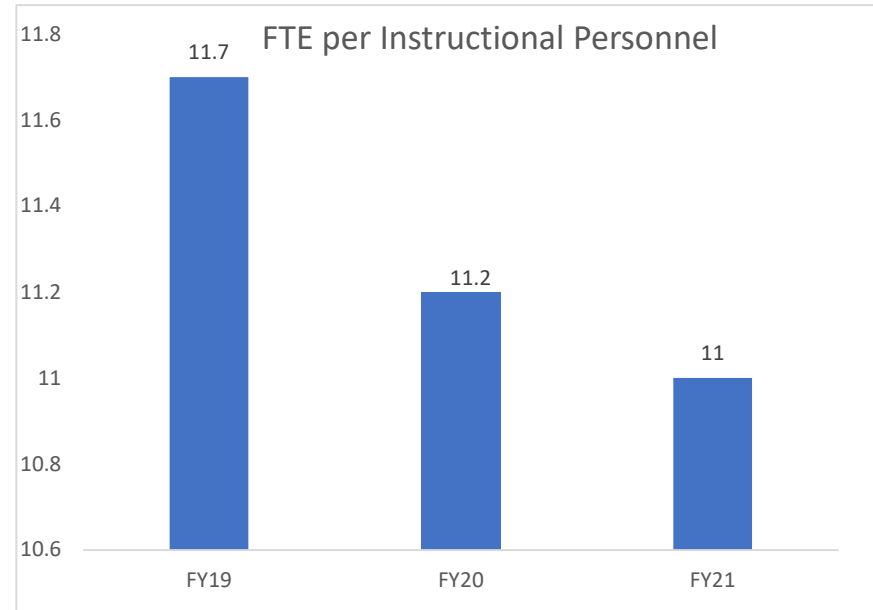

ELEMENTARY SCHOOLS

BLUE LAKE ELEMENTARY SCHOOL

CHAMPION ELEMENTARY SCHOOL

CHISHOLM ELEMENTARY SCHOOL

CITRUS GROVE ELEMENTARY SCHOOL

CORONADO BEACH ELEMENTARY SCHOOL

CYPRESS CREEK ELEMENTARY SCHOOL

DEBARY ELEMENTARY SCHOOL