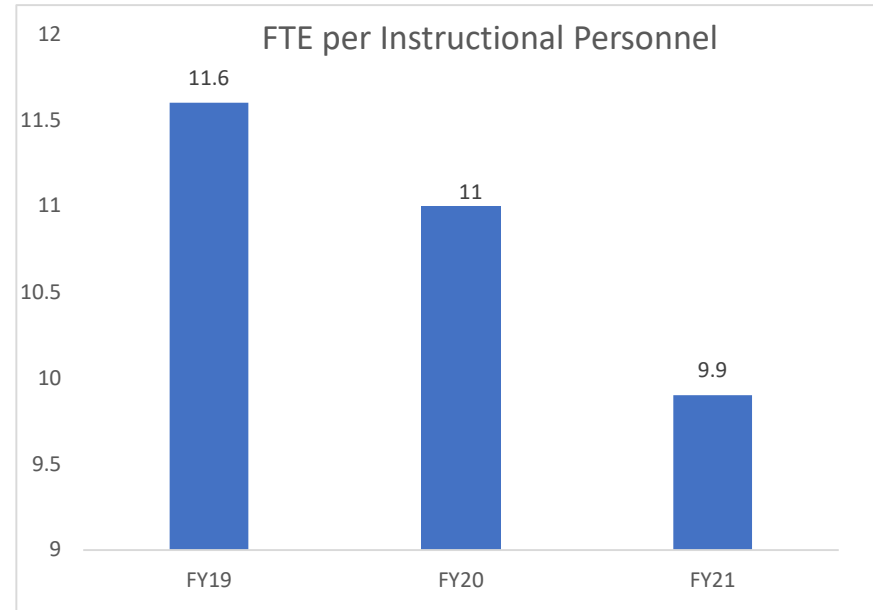

PINE TRAIL ELEMENTARY SCHOOL