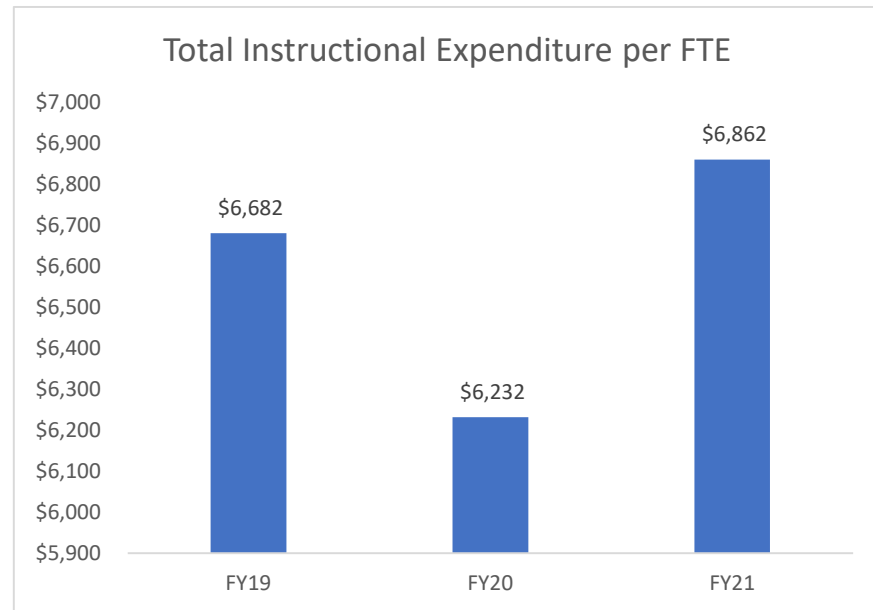

ELEMENTARY SCHOOLS

BLUE LAKE ELEMENTARY SCHOOL

CHAMPION ELEMENTARY SCHOOL

CHISHOLM ELEMENTARY SCHOOL

CITRUS GROVE ELEMENTARY SCHOOL

CORONADO BEACH ELEMENTARY SCHOOL

CYPRESS CREEK ELEMENTARY SCHOOL

DEBARY ELEMENTARY SCHOOL