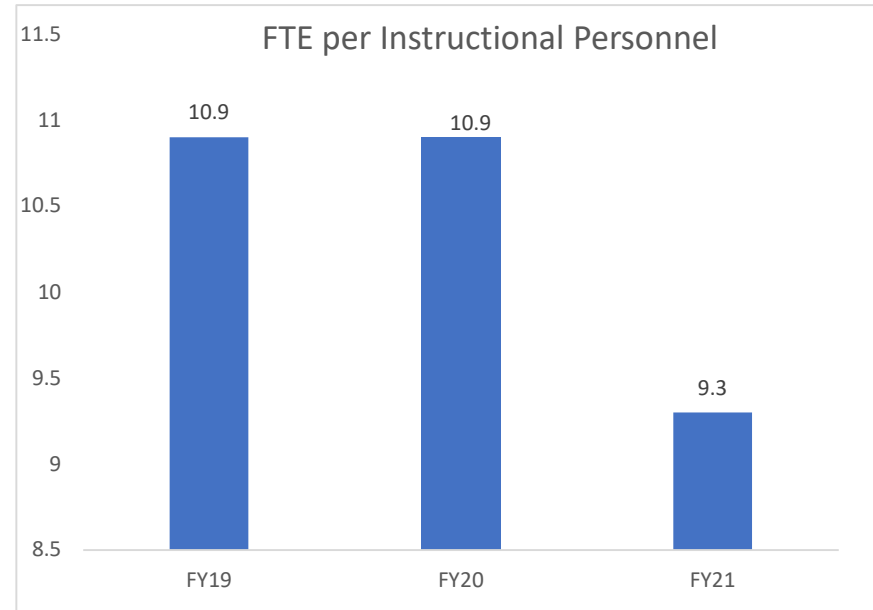

READ-PATILLO ELEMENTARY SCHOOL

SOUTH DAYTONA ELEMENTARY SCHOOL

SPIRIT ELEMENTARY SCHOOL

SPRUCE CREEK ELEMENTARY SCHOOL

SUGAR MILL ELEMENTARY SCHOOL

SUNRISE ELEMENTARY SCHOOL

SWEETWATER ELEMENTARY SCHOOL

TIMBERCREST ELEMENTARY SCHOOL