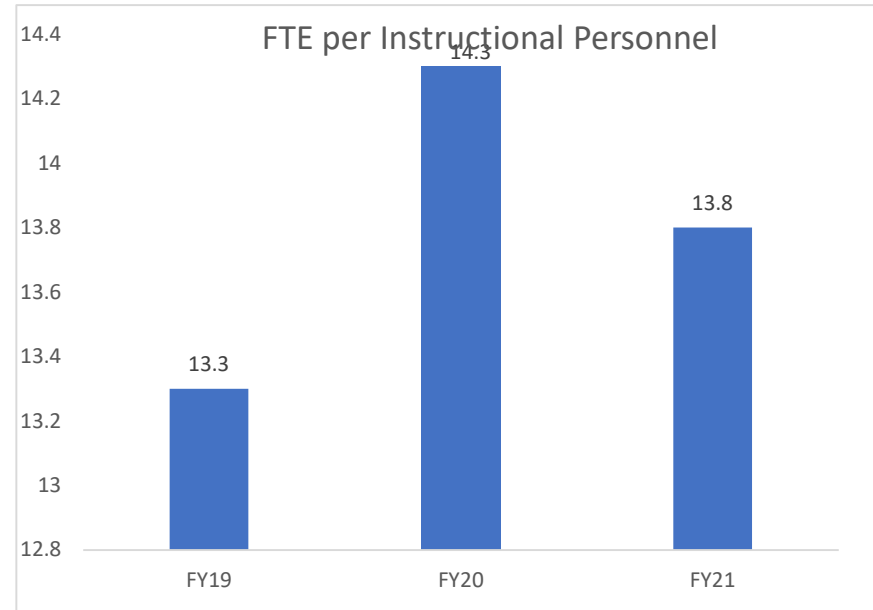

ELEMENTARY SCHOOLS

BLUE LAKE ELEMENTARY SCHOOL

CHAMPION ELEMENTARY SCHOOL

CHISHOLM ELEMENTARY SCHOOL

CITRUS GROVE ELEMENTARY SCHOOL

CORONADO BEACH ELEMENTARY SCHOOL

CYPRESS CREEK ELEMENTARY SCHOOL

DEBARY ELEMENTARY SCHOOL