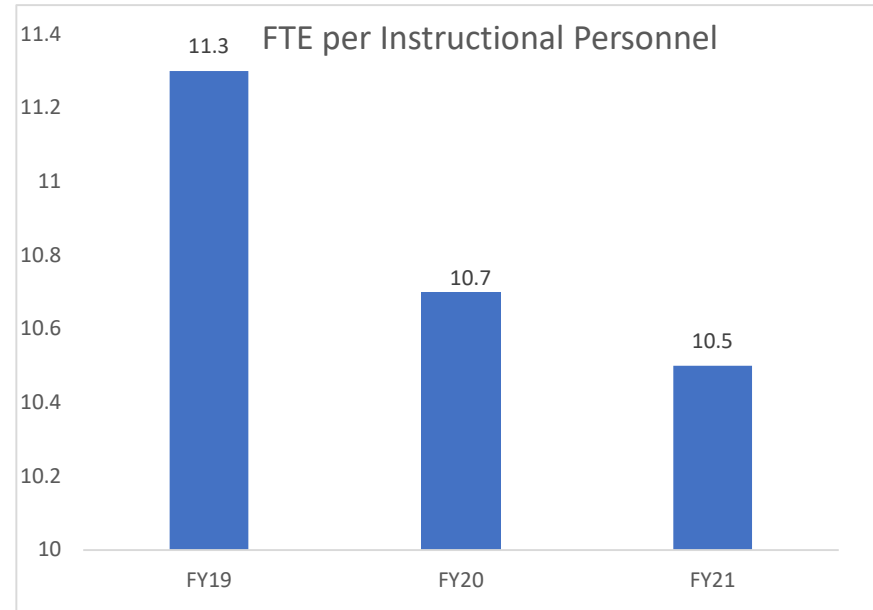

READ-PATILLO ELEMENTARY SCHOOL

SOUTH DAYTONA ELEMENTARY SCHOOL

SPIRIT ELEMENTARY SCHOOL

SPRUCE CREEK ELEMENTARY SCHOOL

SUGAR MILL ELEMENTARY SCHOOL

SUNRISE ELEMENTARY SCHOOL

SWEETWATER ELEMENTARY SCHOOL

TIMBERCREST ELEMENTARY SCHOOL