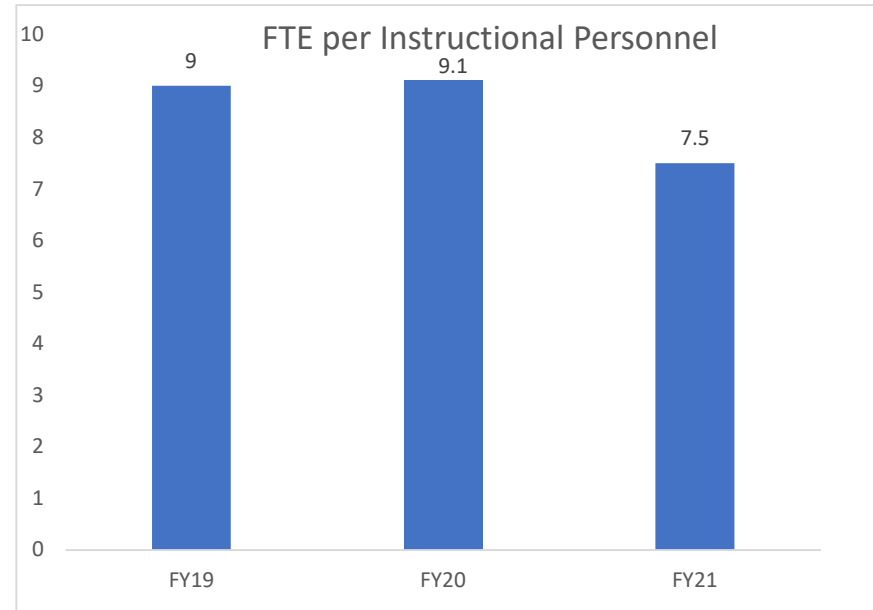

READ-PATILLO ELEMENTARY SCHOOL

SOUTH DAYTONA ELEMENTARY SCHOOL

SPIRIT ELEMENTARY SCHOOL

SPRUCE CREEK ELEMENTARY SCHOOL

SUGAR MILL ELEMENTARY SCHOOL

SUNRISE ELEMENTARY SCHOOL

SWEETWATER ELEMENTARY SCHOOL

TIMBERCREST ELEMENTARY SCHOOL