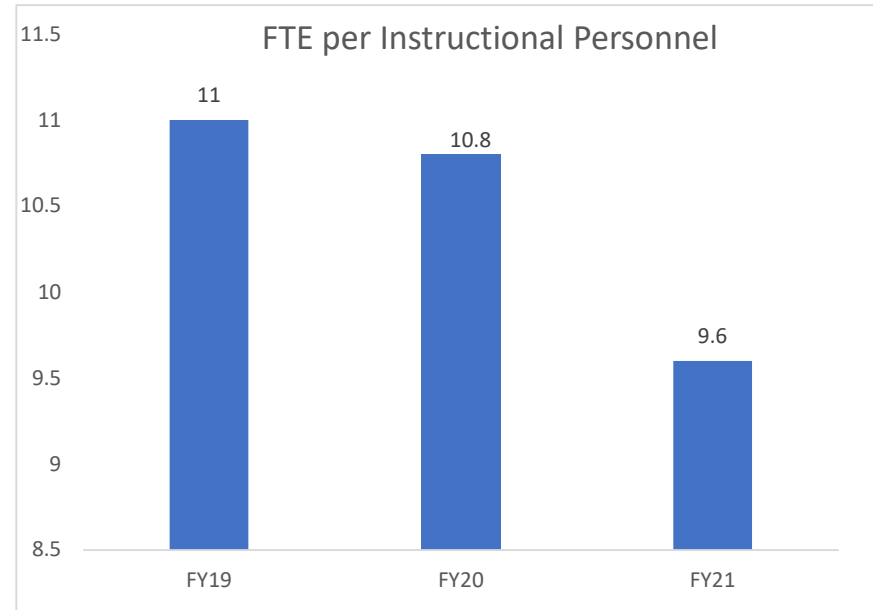

OSCEOLA ELEMENTARY SCHOOL