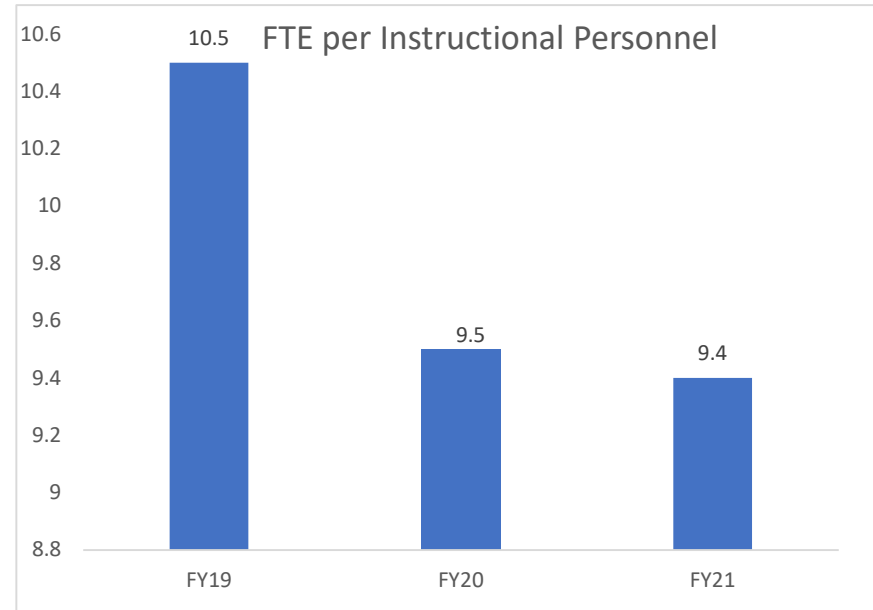

HOLLY HILL SCHOOL