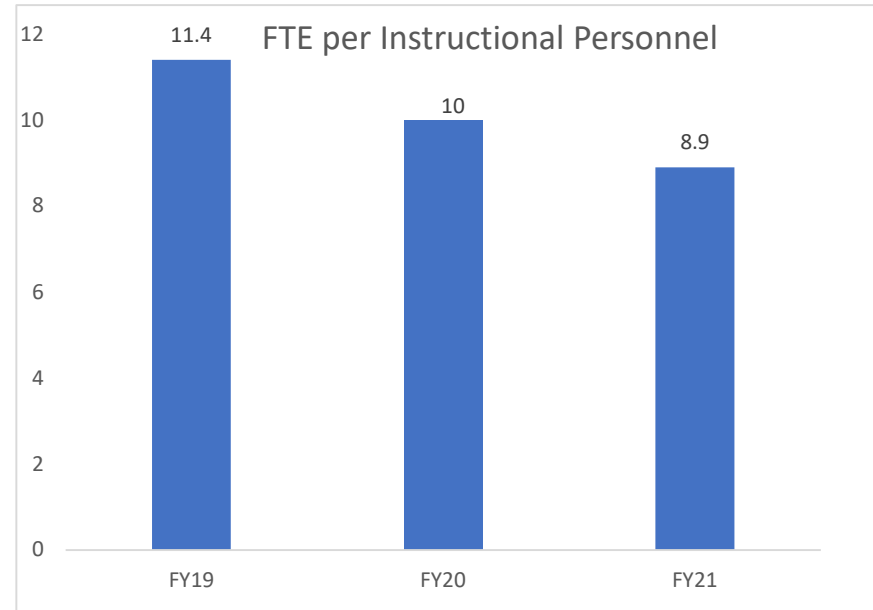

ELEMENTARY SCHOOLS

BLUE LAKE ELEMENTARY SCHOOL

CHAMPION ELEMENTARY SCHOOL

CHISHOLM ELEMENTARY SCHOOL

CITRUS GROVE ELEMENTARY SCHOOL

CORONADO BEACH ELEMENTARY SCHOOL

CYPRESS CREEK ELEMENTARY SCHOOL

DEBARY ELEMENTARY SCHOOL