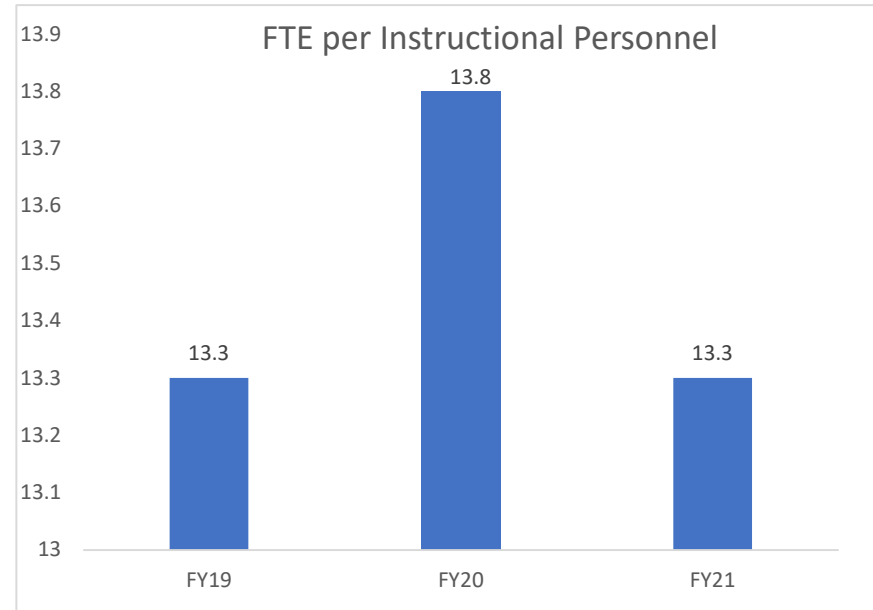

DELAND MIDDLE SCHOOL