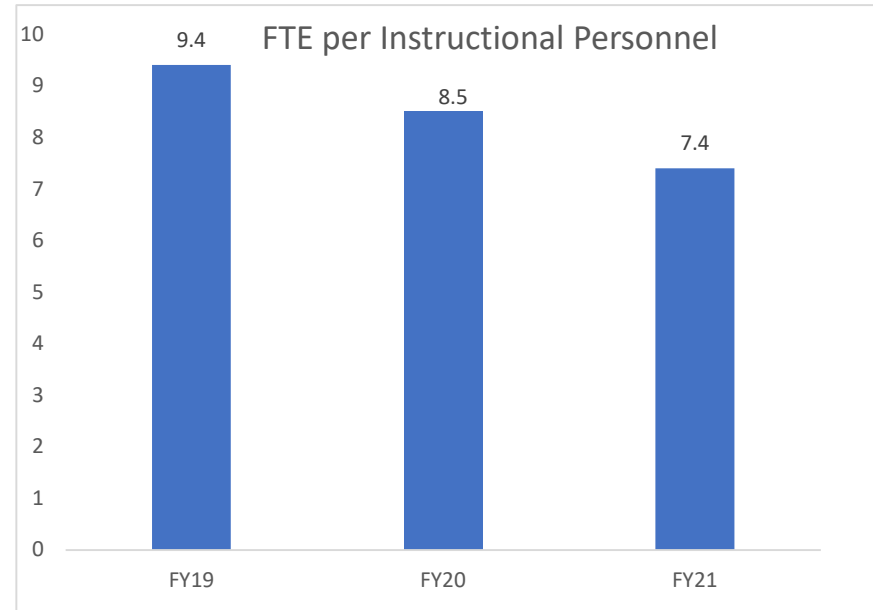

READ-PATILLO ELEMENTARY SCHOOL

SOUTH DAYTONA ELEMENTARY SCHOOL

SPIRIT ELEMENTARY SCHOOL

SPRUCE CREEK ELEMENTARY SCHOOL

SUGAR MILL ELEMENTARY SCHOOL

SUNRISE ELEMENTARY SCHOOL

SWEETWATER ELEMENTARY SCHOOL

TIMBERCREST ELEMENTARY SCHOOL