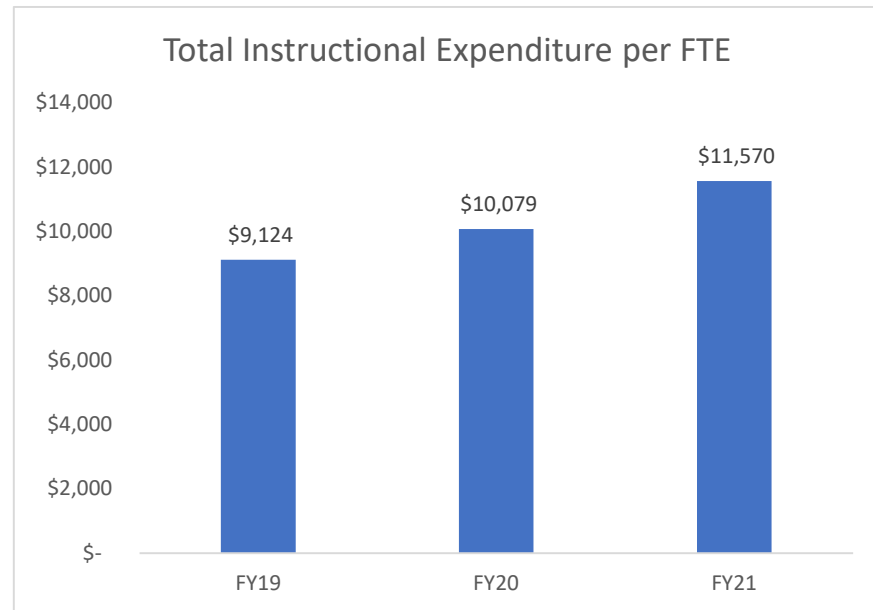

EDGEWATER PUBLIC SCHOOL