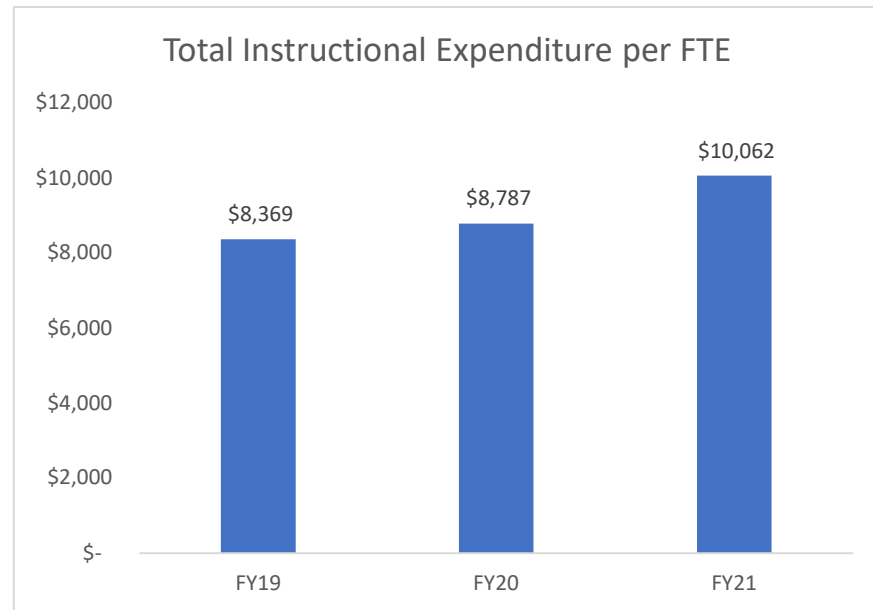

DISCOVERY ELEMENTARY SCHOOL