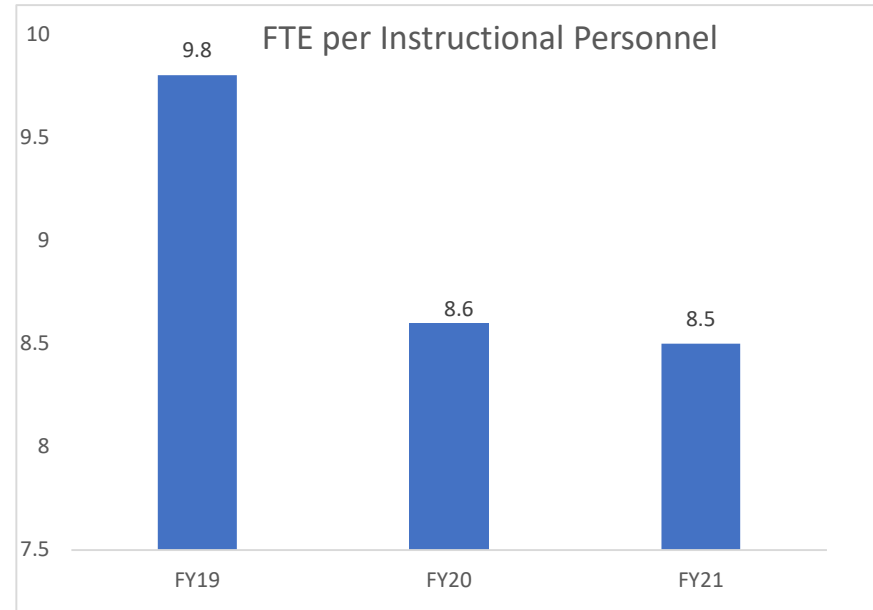

ELEMENTARY SCHOOLS

BLUE LAKE ELEMENTARY SCHOOL

CHAMPION ELEMENTARY SCHOOL

CHISHOLM ELEMENTARY SCHOOL

CITRUS GROVE ELEMENTARY SCHOOL

CORONADO BEACH ELEMENTARY SCHOOL

CYPRESS CREEK ELEMENTARY SCHOOL

DEBARY ELEMENTARY SCHOOL