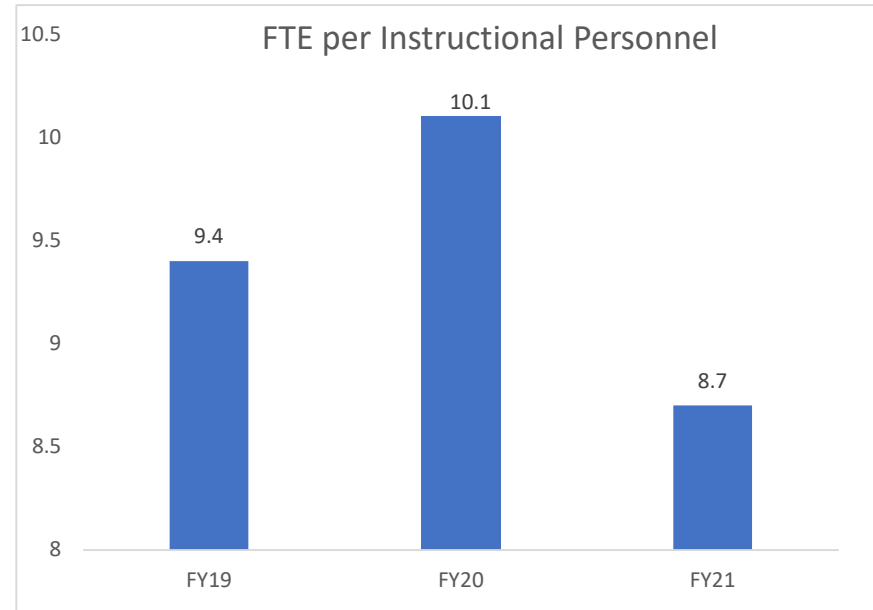

WOODWARD ELEMENTARY SCHOOL