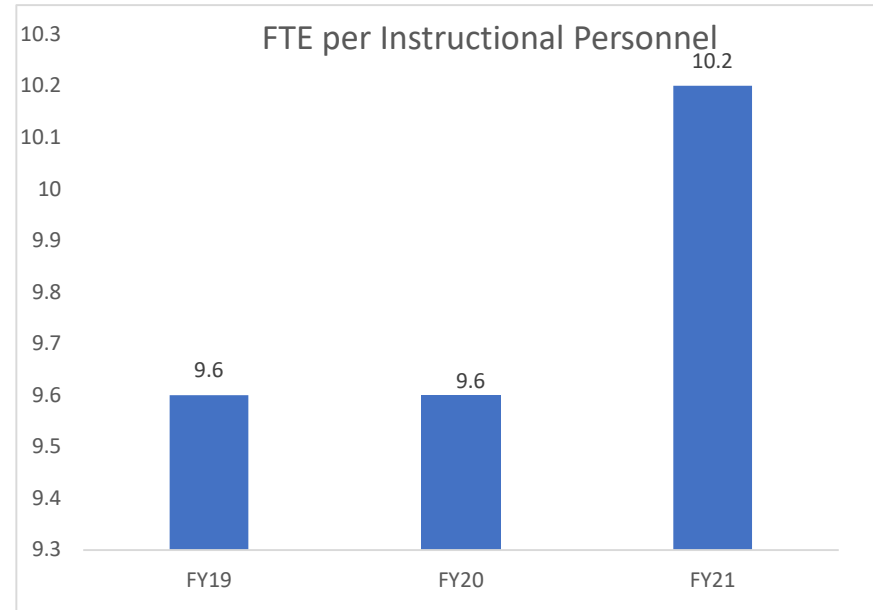

MANATEE COVE ELEMENTARY SCHOOL