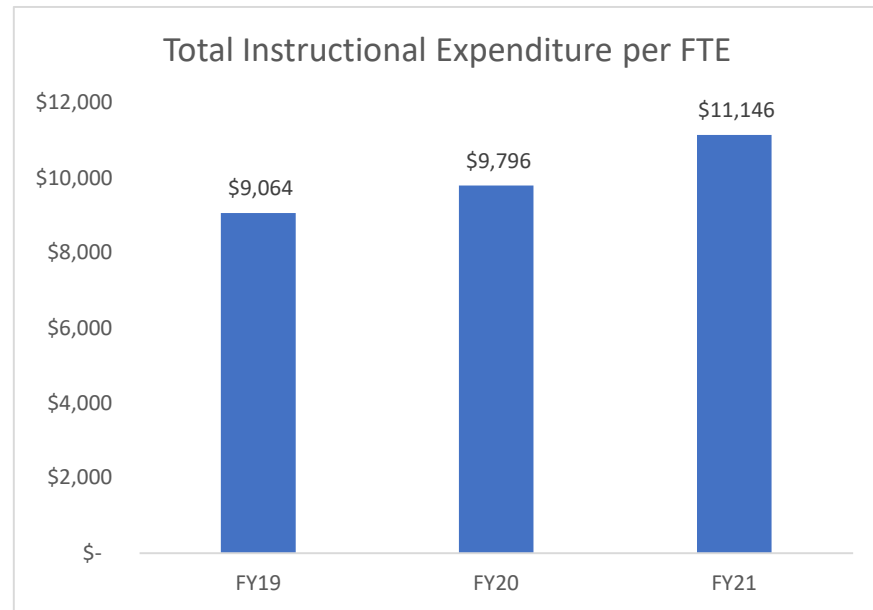

ELEMENTARY SCHOOLS

BLUE LAKE ELEMENTARY SCHOOL

CHAMPION ELEMENTARY SCHOOL

CHISHOLM ELEMENTARY SCHOOL

CITRUS GROVE ELEMENTARY SCHOOL

CORONADO BEACH ELEMENTARY SCHOOL

CYPRESS CREEK ELEMENTARY SCHOOL

DEBARY ELEMENTARY SCHOOL