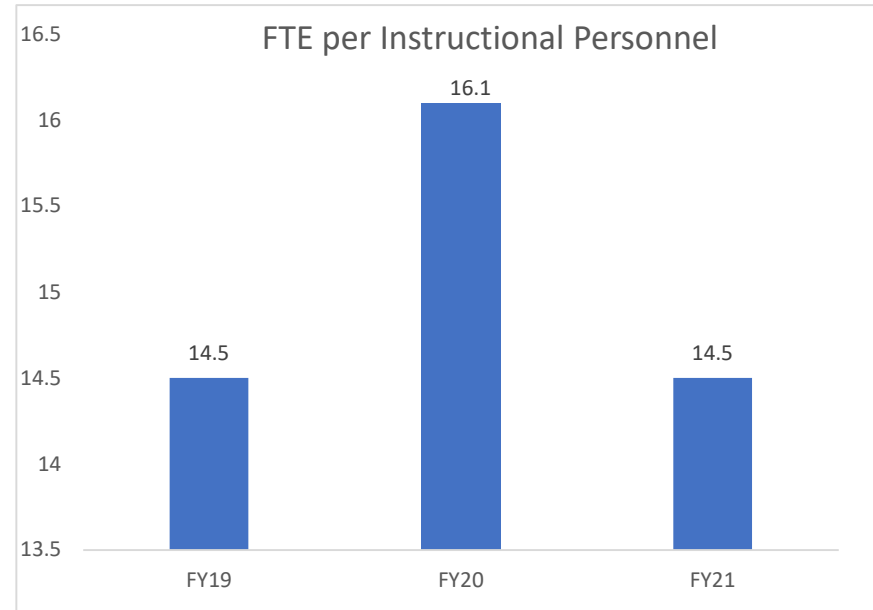

CREEKSIDE MIDDLE SCHOOL