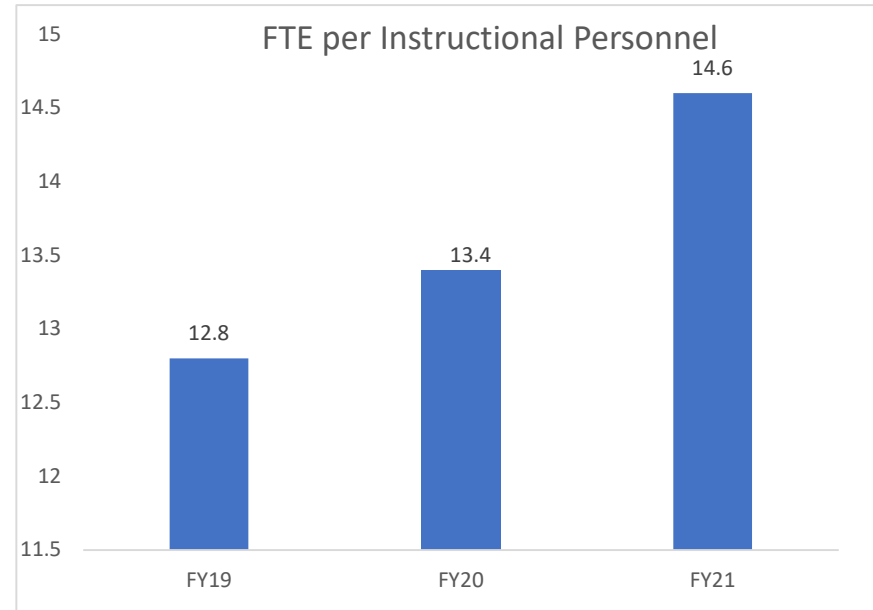

DAVID C. HINSON SR. MIDDLE SCHOOL