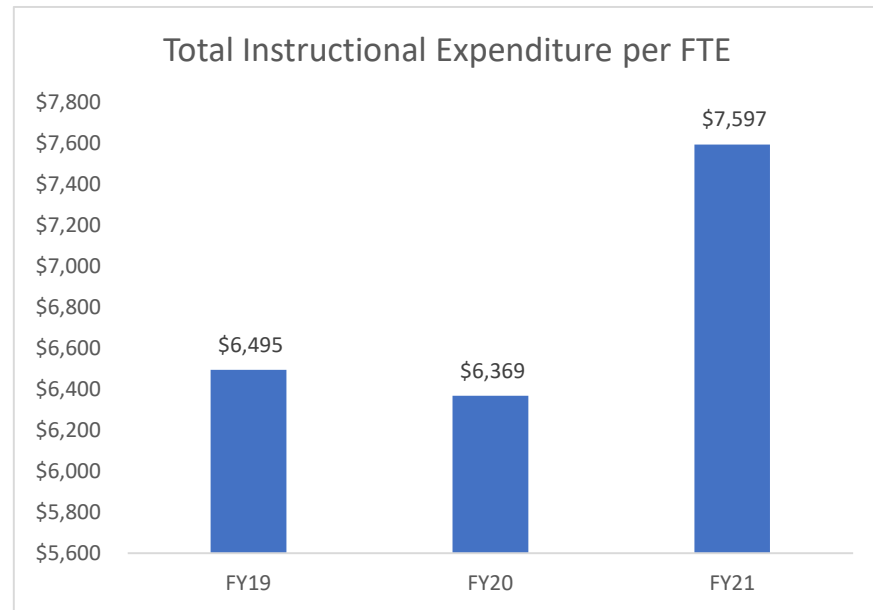

ELEMENTARY SCHOOLS

BLUE LAKE ELEMENTARY SCHOOL

CHAMPION ELEMENTARY SCHOOL

CHISHOLM ELEMENTARY SCHOOL

CITRUS GROVE ELEMENTARY SCHOOL

CORONADO BEACH ELEMENTARY SCHOOL

CYPRESS CREEK ELEMENTARY SCHOOL

DEBARY ELEMENTARY SCHOOL