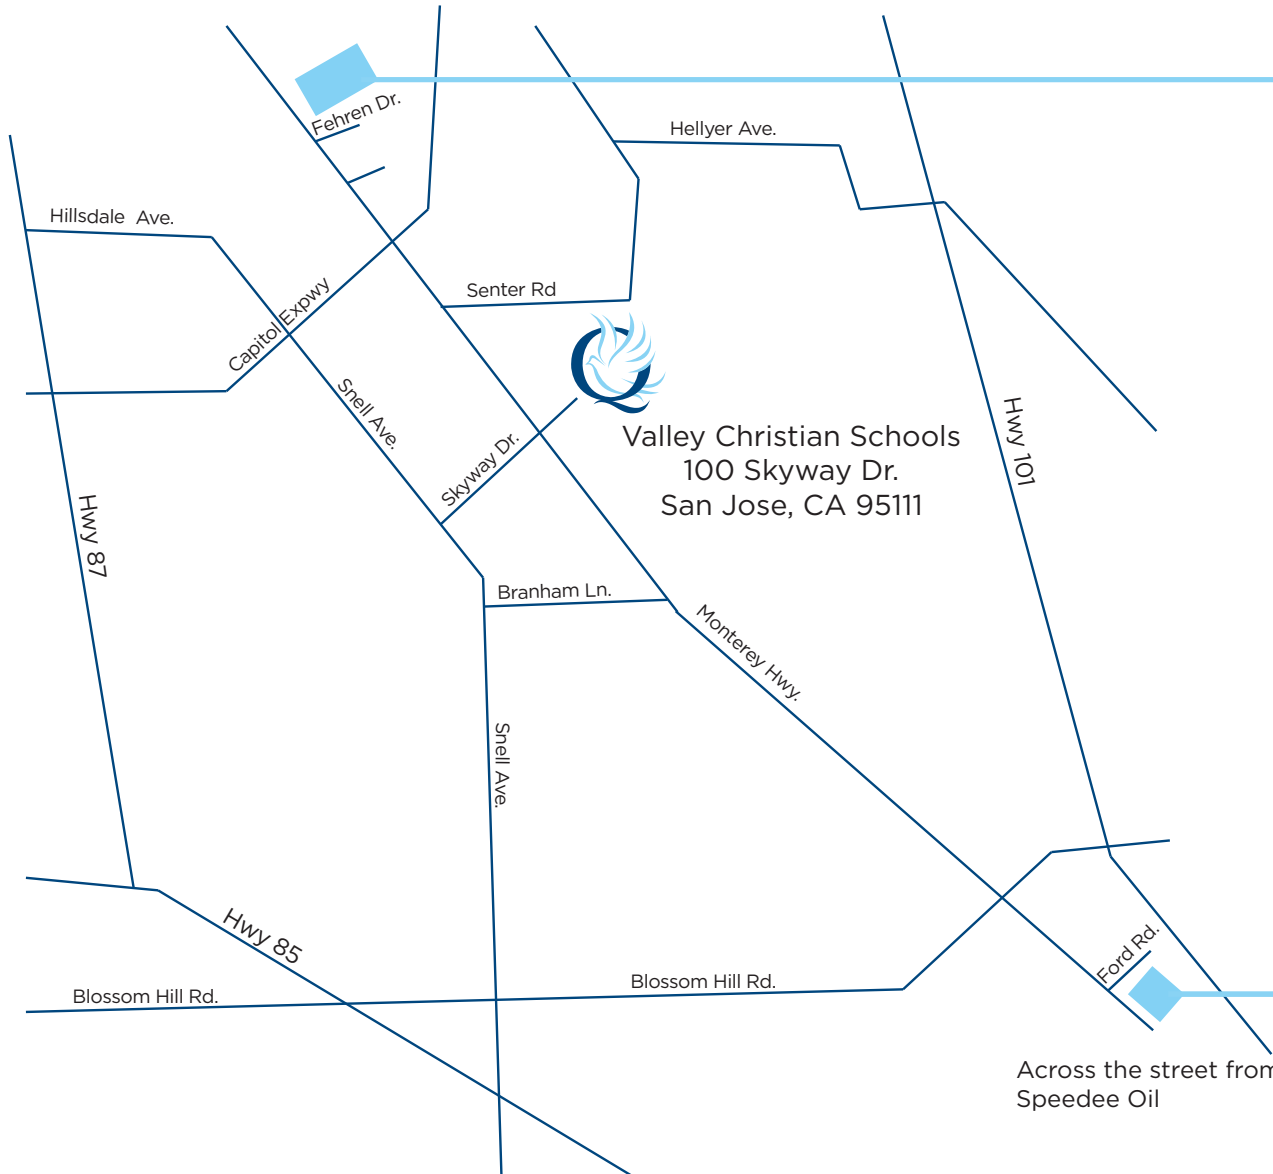

# VCS Shuttle Map

### Capitol Caltrain Station

Fehren Dr. & Monterey Hwy.

#### SHUTTLE TIMES

**2:00PM**

Shuttles will run every 15 minutes.

Scan to Access Directions  
or [Click Here](#) to Access Directions

#### SHUTTLE TIMES

**3:00PM**

Shuttles will run every 15 minutes.

Scan to Access Directions  
or [Click Here](#) to Access Directions