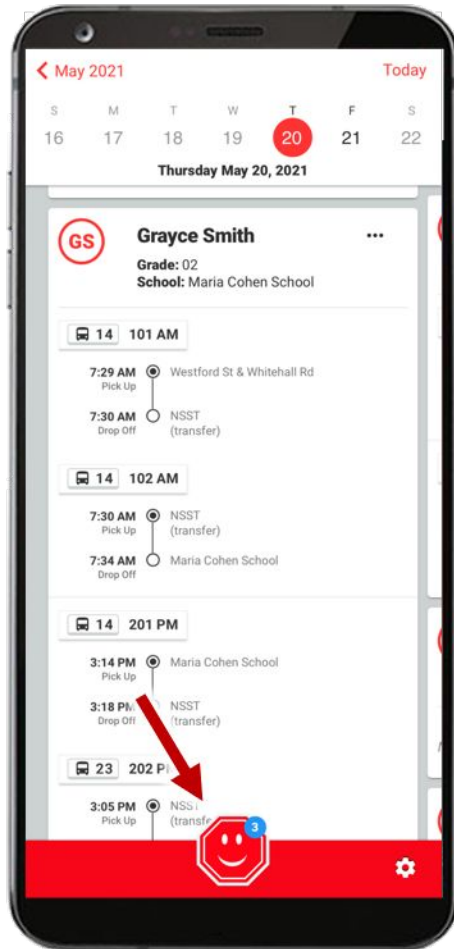

Tap Stoppo to view messages, read announcements, and submit forms