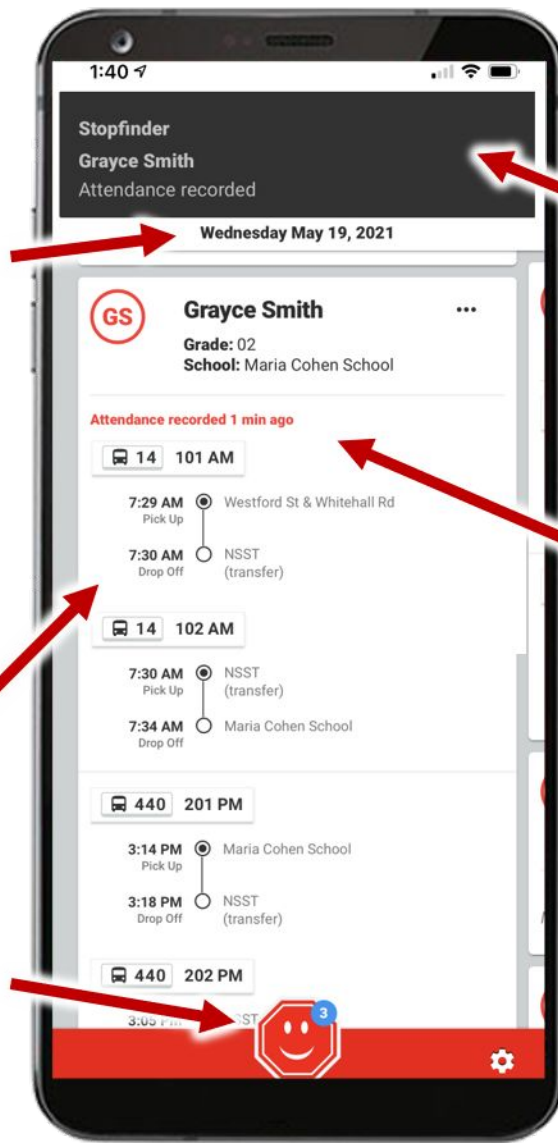

Start Using the App Today

1. Activate your subscription
 - An invitation email will be sent from the Transportation Department
2. Install the Stopfinder app
3. View your student's schedule & share your student's schedule with caregivers
4. Create GeoAlerts & receive attendance notifications
5. Easily and securely communicate with your Transportation Department

See each student's schedule for any day of the year

Vehicle, Trip and Stop information, including transfer trips and alternate site stops

Access announcements, forms, and messages

Receive real-time notifications for attendance and GeoAlerts