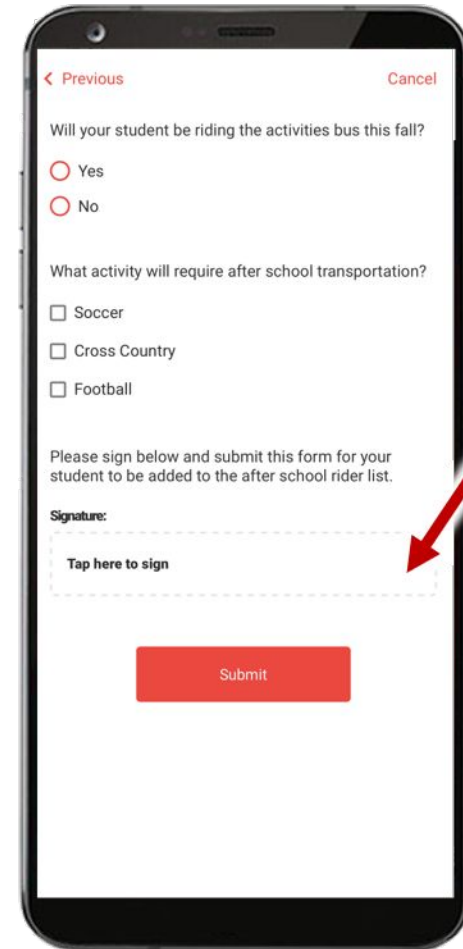

Start Using the App Today

1. Activate your subscription
 - An invitation email will be sent from the Transportation Department
2. Install the Stopfinder app
3. View your student's schedule & share your student's schedule with caregivers
4. Create GeoAlerts & receive attendance notifications
5. Easily and securely communicate with your Transportation Department

See each student's schedule for any day of the year

Vehicle, Trip and Stop information, including transfer trips and alternate site stops

Access announcements, forms, and messages

Receive real-time notifications for attendance and GeoAlerts

 208-687-0221

 transportation@lakeland272.org

Secure communication through the Stopfinder Message Center. View announcements, message responses, and forms.

Tap Stoppo to view messages, read announcements, and submit forms

Unread messages will appear with a red notification badge

Sign and submit forms through Stopfinder