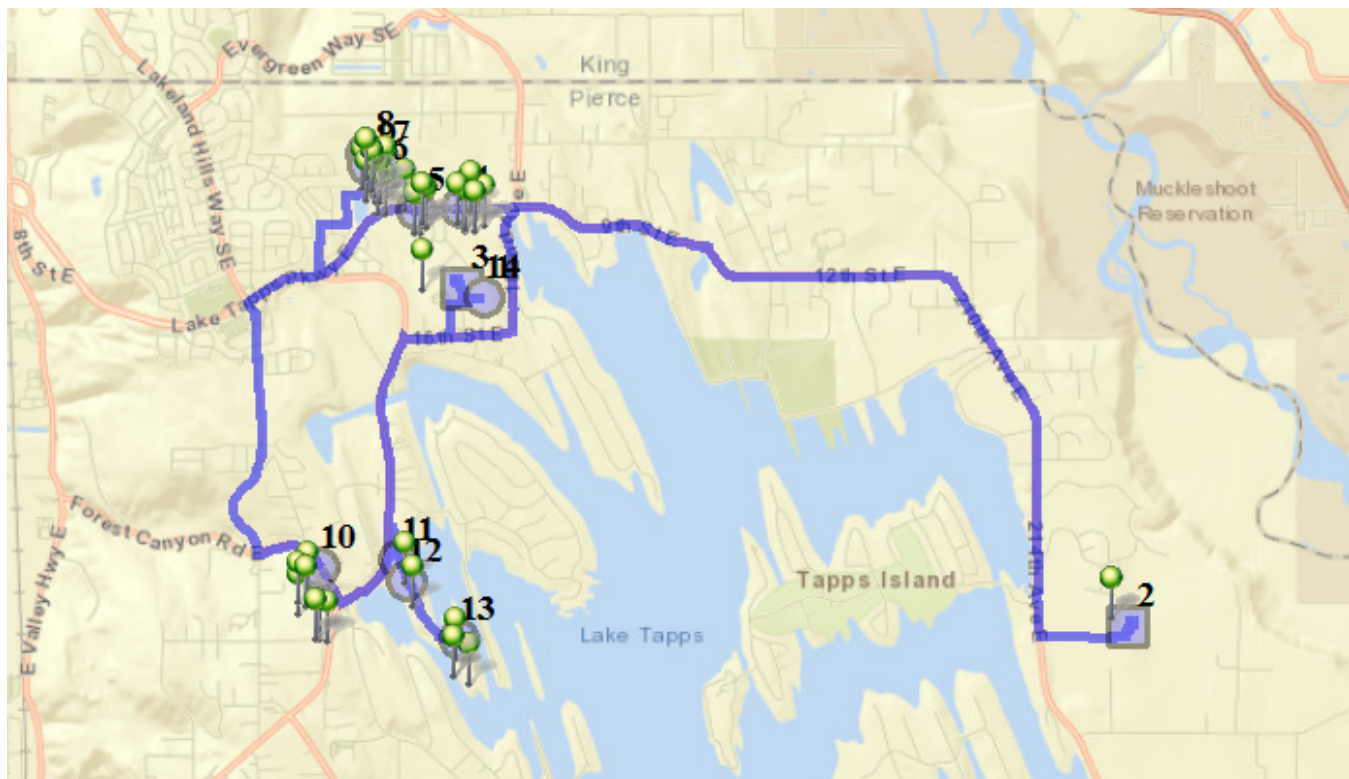

Run - 17 PM ELE Friday

8/15/2022 - 8/15/2024

Driver: Wolters, Karen Louise

Vehicle: D17

Fri

Time: 1 hr 30 min

Distance: 17.07 mi

Students: 55 / 55

Description: New Portofino Run

Map

#1 - 12:30 PM - Start 2 Hr Min / 1320 178TH Ave East

#2 - 1:05 PM - Depart DHES / 21727 34th St E

29 Pickup

#3 - 1:20 PM - Depart LTES / 1320 178th Ave E

26 Pickup

#4 - 1:29 PM - Stop / 6327 Franklin Ave

10 Dropoff

#5 - 1:31 PM - Stop / 6327 Charlotte Ave Southeast

9 Dropoff

#6 - 1:35 PM - Stop / Annette Ave Ct Southeast & 63rd St Southeast

6 Dropoff

#7 - 1:36 PM - Stop / 6215 Annette Ave Southeast

2 Dropoff

1 Dropoff

#12 - 1:51 PM - Stop / 3017 Deer Island Drive East

1 Dropoff

#13 - 1:52 PM - Stop Turn Around / 3324 Deer Island Drive East

5 Dropoff

#14 - 2:00 PM - Return to Base / 1320 178TH Ave East

1 Dropoff