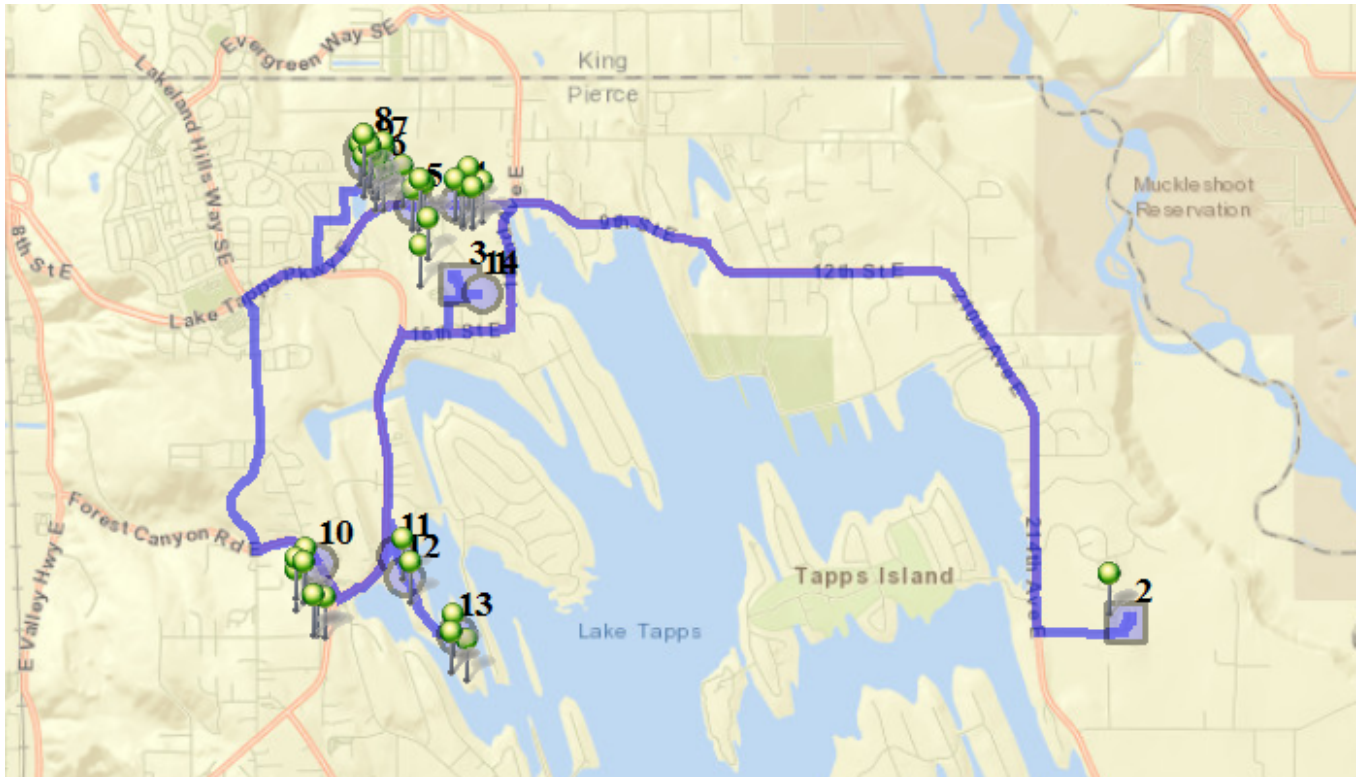

Run - 17 PM ELE

8/15/2022 - 8/15/2024

Driver: Wolters, Karen Louise

Vehicle: D17

Mon, Tue, Wed, Thu

Time: 51 min

Distance: 17.07 mi

Students: 56 / 57

Description: New Portofino Dear Island Orion Ridge

Map

#1 - 2:54 PM - Start 2Hr Min / 1320 178TH Ave East

#2 - 3:07 PM - Depart DHES / 21727 34th St E

29 Pickup

#3 - 3:20 PM - Depart LTES / 1320 178th Ave E

1 Dropoff

27 Pickup

#4 - 3:26 PM - Stop / 6327 Franklin Ave

10 Dropoff

#5 - 3:27 PM - Stop / 6327 Charlotte Ave Southeast

9 Dropoff

#6 - 3:30 PM - Stop / Annette Ave Ct Southeast & 63rd St Southeast

6 Dropoff

#7 - 3:31 PM - Stop / 6215 Annette Ave Southeast

2 Dropoff

#8 - 3:32 PM - Stop / 6202 Wesley Place Southeast

3 Dropoff

#9 - 3:32 PM - Stop / 6221 Wesley Place Southeast

7 Dropoff

#10 - 3:40 PM - Stop Orion Ridge / 16996 Forest Canyon Road East