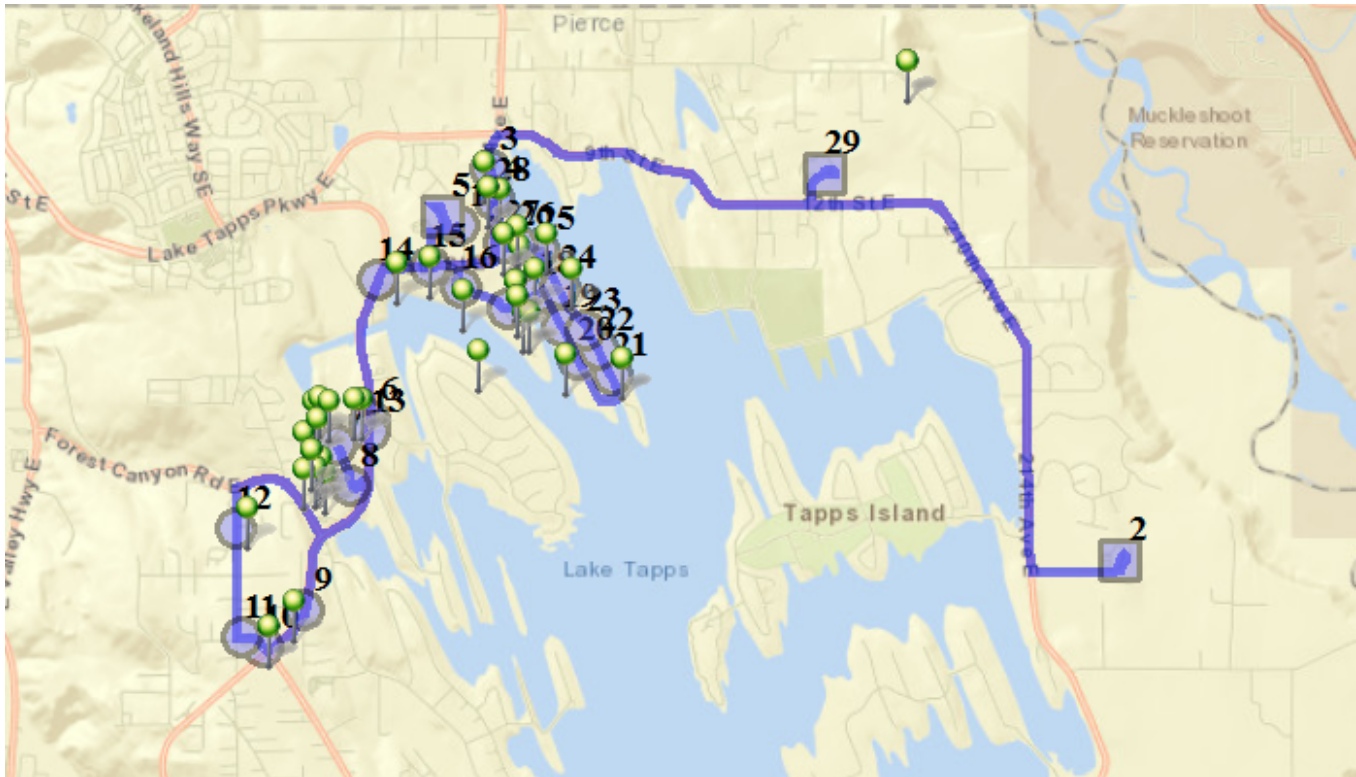

## Map

**#1 - 12:45 PM - Depart Base / 1320 178TH Ave East**

**#2 - 1:05 PM - Depart DHES / 21727 34th St E**

26 Pickup

**#3 - 1:14 PM - Stop / 182ND Ave East & 10TH Stct East**

1 Dropoff

**#4 - 1:15 PM - Stop / 1203 182nd Ave East**

1 Dropoff

**#5 - 1:20 PM - Depart LTES / 1320 178th Ave E**

20 Pickup

**#6 - 1:25 PM - Grandview Ridge / 2415 173rd Ave East**

17 Dropoff

**#7 - 1:28 PM - Stop / Unknown Address**

**#8 - 1:28 PM - Stop / Unknown Address**

1 Dropoff

**#17 - 1:41 PM - Stop / 18225 17th St East**

8 Dropoff

**#18 - 1:42 PM - Stop / 1704 186th St East**

1 Dropoff

**#19 - 1:42 PM - Stop / 1823 186th Ave East**

2 Dropoff

**#20 - 1:43 PM - Stop / 2015 186th Ave East**

**#28 - 1:48 PM - Stop / 1203 182nd Ave East**

2 Dropoff

**#29 - 1:52 PM - NTMS / 20029 12TH St East**