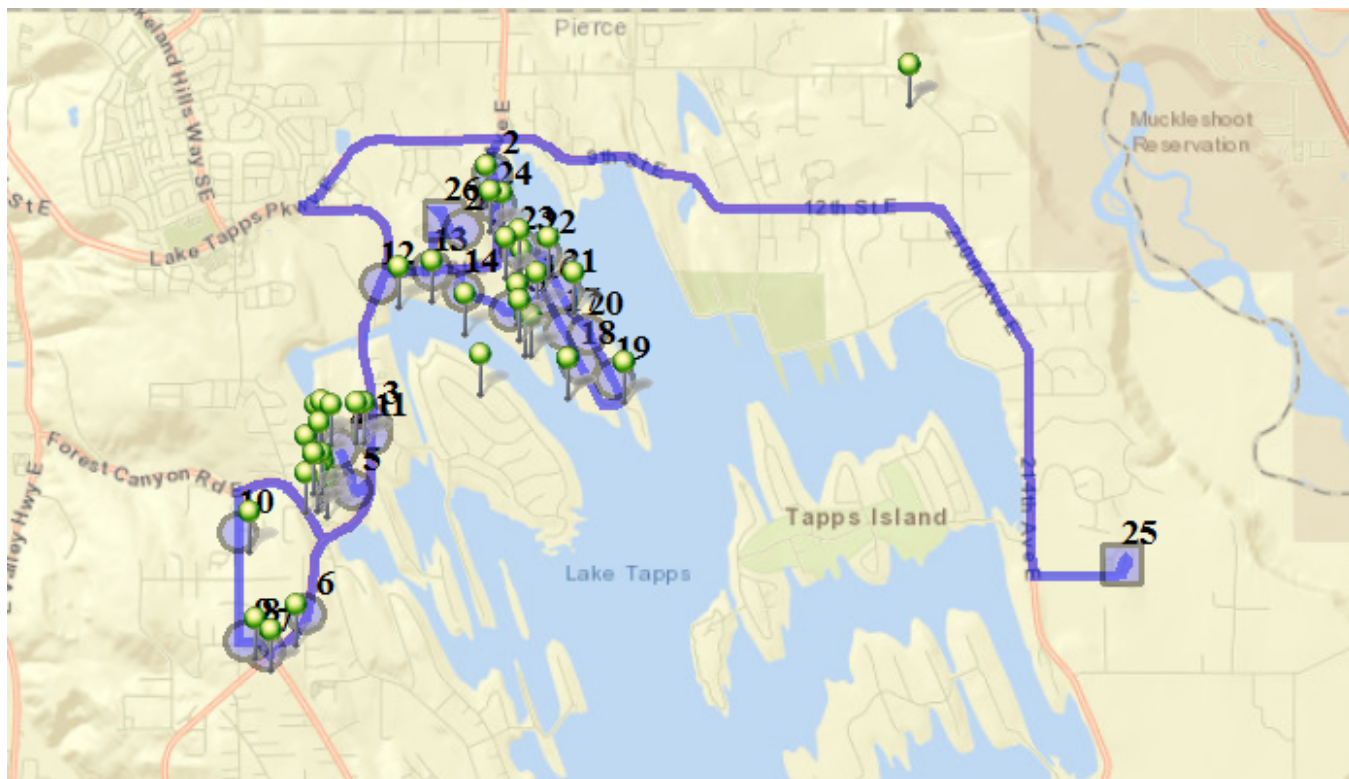

## Map

**#1 - 7:45 AM - Depart Base / 1402 180th Ave East**

**#2 - 7:50 AM - Stop / 182ND Ave East & 10TH Stct East**

1 Pickup

**#3 - 7:54 AM - Grandview Ridge / 2415 173rd Avect East**

18 Pickup

**#4 - 7:56 AM - Stop / Unknown Address**

**#5 - 7:56 AM - Stop / Unknown Address**

**#6 - 7:58 AM - Stop / 3603 169th Ave East**

1 Pickup

**#7 - 7:59 AM - Stop / 16702 South Tapps Drive East**

2 Pickup

**#8 - 7:59 AM - Stop / South Tapps Drive East & 166th Avect East**

1 Pickup

**#17 - 8:11 AM - Stop / 1823 186th Ave East**

2 Pickup

**#18 - 8:11 AM - Stop / 2015 186th Ave East**

3 Pickup

**#19 - 8:13 AM - Stop / 2209 TACOMA POINT DR E**

2 Pickup

**#20 - 8:14 AM - Stop / 1914 TACOMA POINT Drive East**

3 Pickup

**#25 - 8:25 AM - DHES / 21727 34th St E**

32 Dropoff

**#26 - 8:40 AM - LTES / 1320 178th Ave E**

27 Dropoff

#27 - 8:45 AM - Return to Base / 1402 180th Ave East