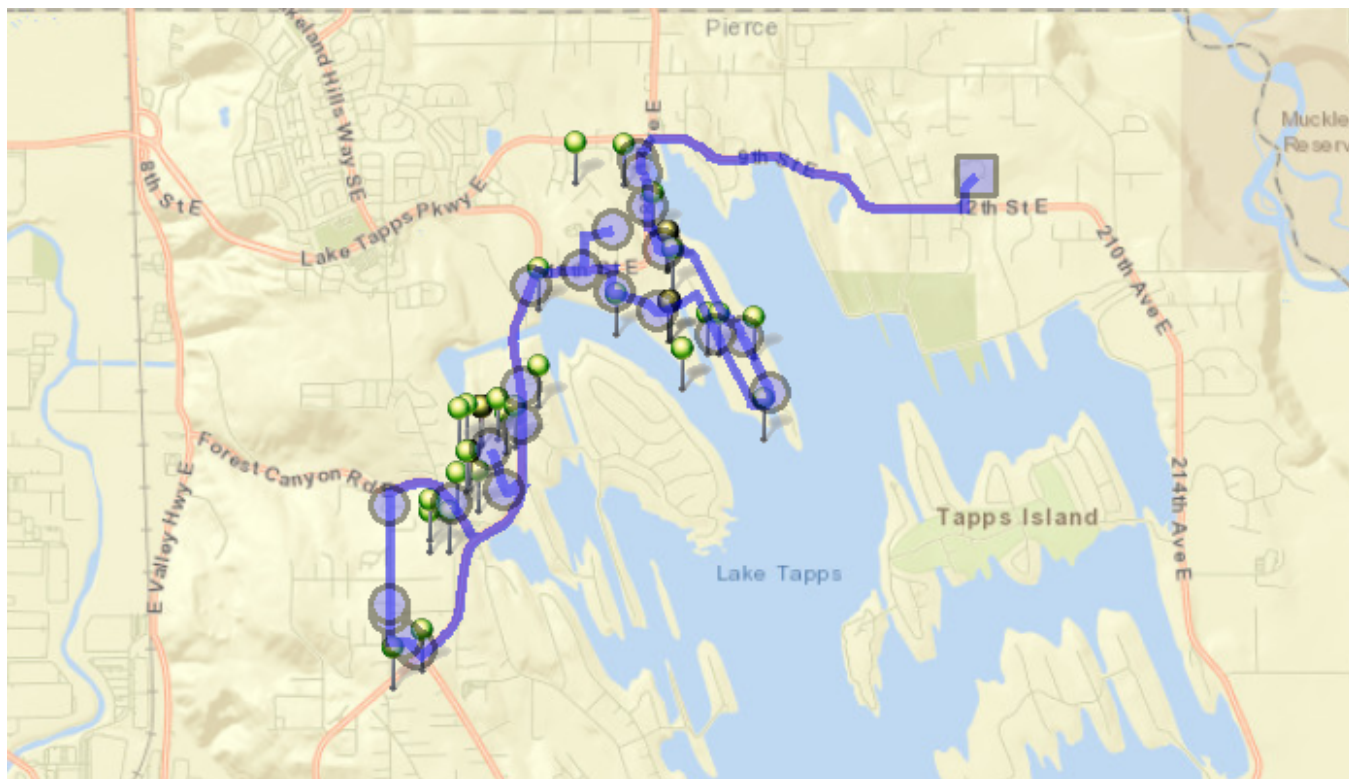

Description: Grandview/Creator Luth. church/Orion Rd./Deer Isl...

Map

#1 - 2:20 PM - Depart NTMS / 20029 12th St East

56 Pickup

#2 - 2:26 PM - Stop / 908 182ND AVE E

1 Dropoff

#3 - 2:26 PM - Stop / 182ND Ave East & 10TH Stct East

1 Dropoff

#4 - 2:27 PM - Stop / 1207 182ND Ave East

3 Dropoff

#5 - 2:27 PM - Stop / 14TH Stct East & TACOMA POINT Drive East

2 Dropoff

#6 - 2:29 PM - Stop / 1917 TACOMA POINT DR E

1 Dropoff

#7 - 2:30 PM - Stop / 2314 TACOMA POINT Drive East

2 Dropoff

#8 - 2:32 PM - Stop / 1903 186th Ave East

3 Dropoff

#9 - 2:33 PM - Stop / CHANNEL Road East & 17TH St East

7 Dropoff

#10 - 2:34 PM - Stop / 18011 17TH St East

1 Dropoff

#11 - 2:35 PM - Stop / 17719 16th Stct East

1 Dropoff

#20 - 2:47 PM - Stop / 170th & Forest Canyon Rd e (Orion Ridge)

4 Dropoff

#21 - 2:49 PM - Stop / Sumner Tapps Hwy East & 22nd Stct East

1 Dropoff

#22 - 2:50 PM - Fairweather Cove / 17503 16th Stct East