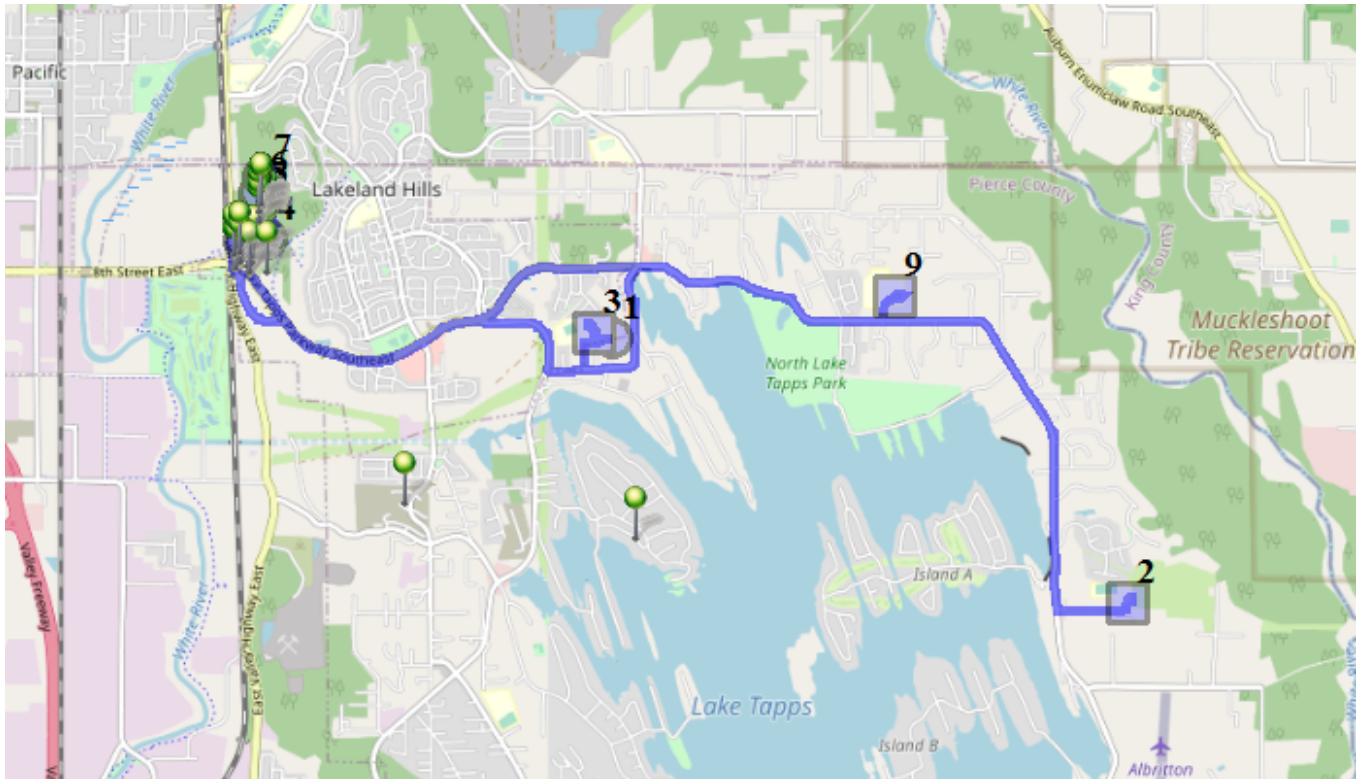

Run - 22 PM ELE Friday

8/15/2022 - 8/15/2024

Fri

Driver: Skagen, Mike William

Vehicle: D22

Time: 7 min

Distance: 17.42 mi

Students: 68 / 68

Description: Belara Apt./Terrace View

Map

#1 - 12:45 PM - Depart Base / 1320 178TH Ave East

#2 - 1:05 PM - Depart DHES / 21727 34th St E

35 Pickup

#3 - 1:20 PM - Depart LTES / Unknown Address

33 Pickup

#4 - 1:33 PM - Stop / 629 East Valley Hwy East

18 Dropoff

#5 - 1:35 PM - Stop / 5980 Terrace View Lane Southeast

9 Dropoff

#6 - 1:36 PM - Stop Mailboxes / 5920 Terrace View Lane Southeast

11 Dropoff

#7 - 1:38 PM - Stop / 5800 Terrace View Lane Southeast

15 Dropoff

#8 - 1:41 PM - Stop / Alexander Place Southeast & 61st Place Southeast

15 Dropoff

#9 - 1:51 PM - NTMS / 20029 12TH St East