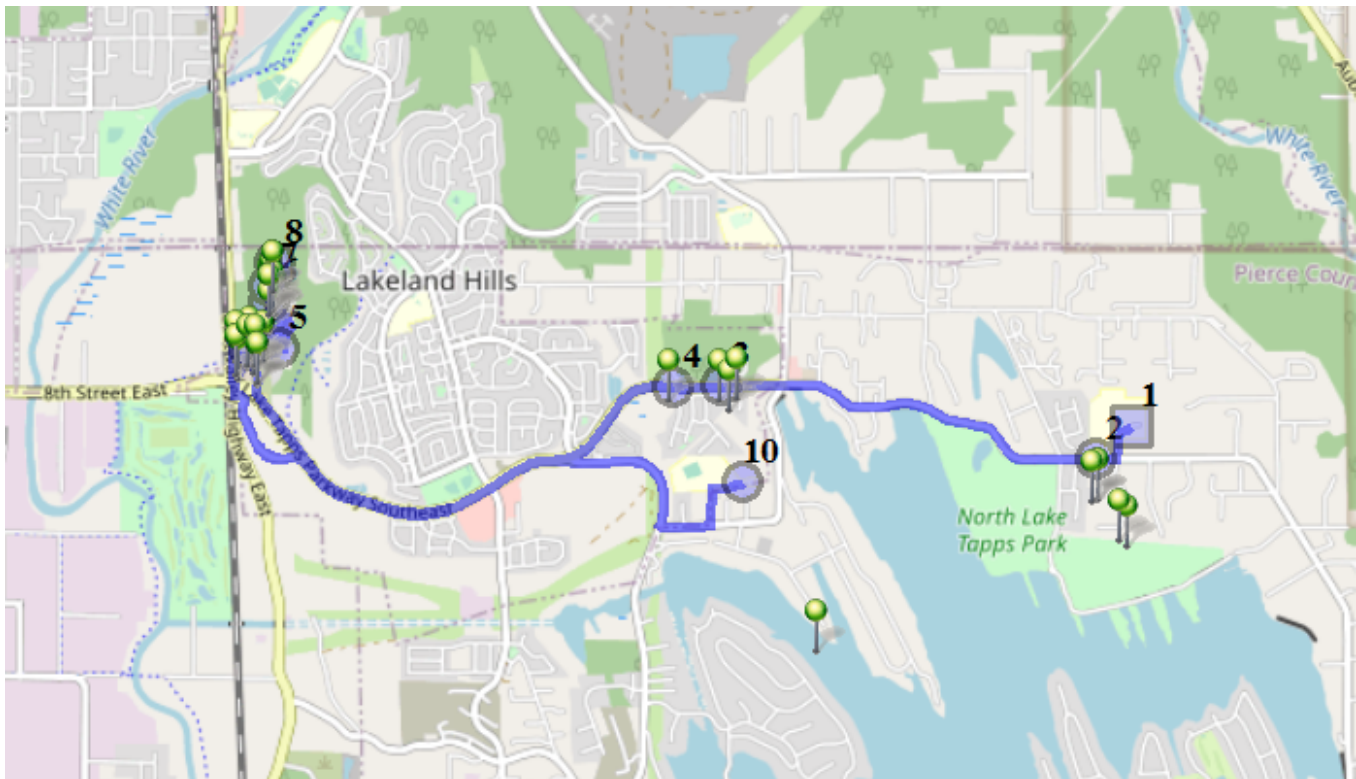

Run - 22 PM NTMS Friday

8/15/2022 - 8/15/2024

Fri

Driver: Skagen, Mike William

Vehicle: D22

Time: 32 min

Distance: 7.95 mi

Students: 41 / 41

Description: Belara Apt./Terrace View

Map

#1 - 2:20 PM - Depart NTMS / NTMS 20029 12TH St E

41 Pickup

#2 - 2:26 PM - Stop / 1208 200th Ave East

5 Dropoff

#3 - 2:30 PM - Stop / 6327 Franklin Ave

3 Dropoff

#4 - 2:30 PM - Stop / 6327 Charlotte Ave Southeast

1 Dropoff

#5 - 2:35 PM - Stop / 629 East Valley Hwy East

7 Dropoff

#6 - 2:37 PM - Stop / 5980 Terrace View Lane Southeast

5 Dropoff

#7 - 2:38 PM - Stop Mailboxes / 5858 Terrace View Lane Southeast

5 Dropoff

#8 - 2:40 PM - Stop / 5800 Terrace View Lane Southeast

4 Dropoff

#9 - 2:44 PM - Stop / ALEXANDER Place Southeast & 61ST Place Southeast

11 Dropoff

#10 - 2:52 PM - Return to Base / 1320 178TH Ave East