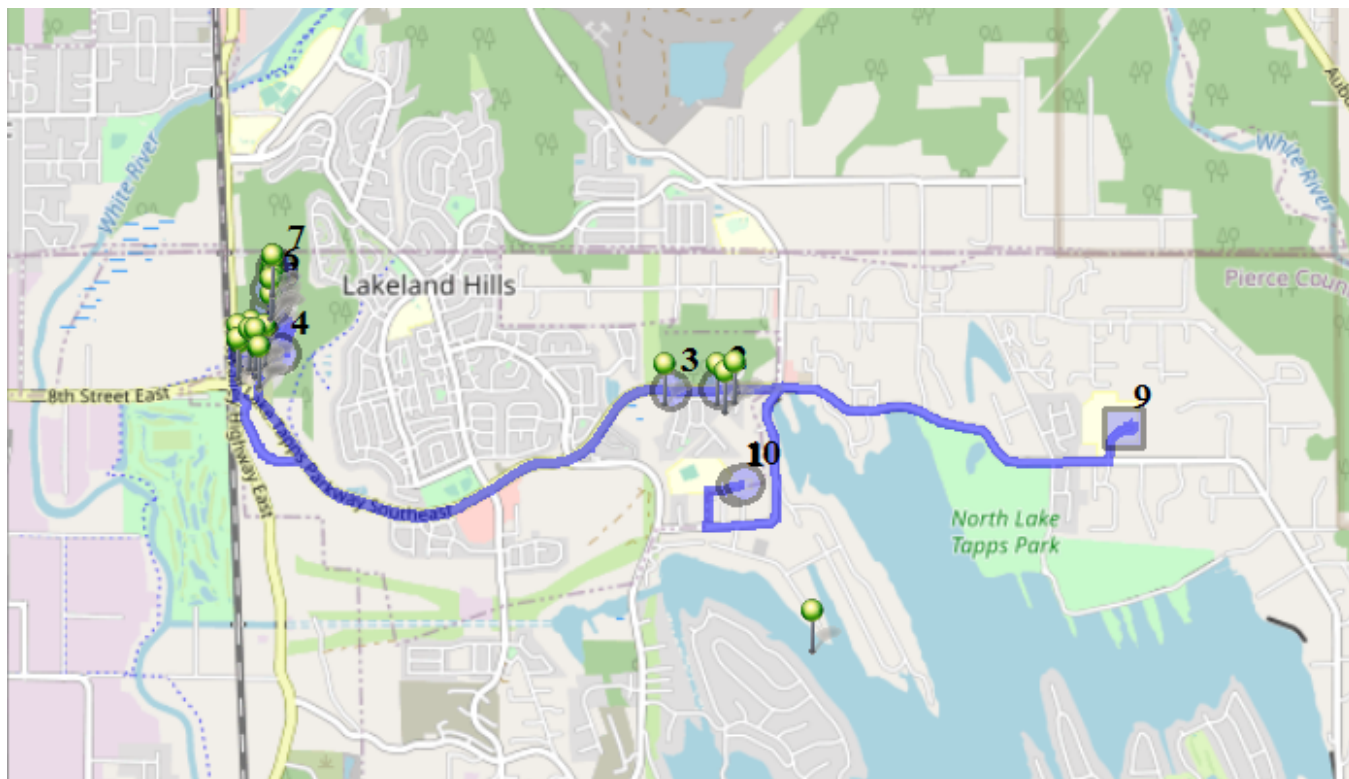

Run - 22 AM NTMS Wednesday

8/15/2022 - 8/15/2024

Driver: Skagen, Mike William

Vehicle: D22

Wed

Time: 45 min

Distance: 11.36 mi

Students: 36 / 36

Description: Belara Apt./Terrace View

Map

#1 - 9:00 AM - Depart Base / Dieringer Trans 1402 180th Ave East

#2 - 9:04 AM - Stop / 6327 Franklin Ave

3 Pickup

#3 - 9:05 AM - Stop / 6327 Charlotte Ave Southeast

1 Pickup

#4 - 9:12 AM - Stop / 629 East Valley Hwy East

7 Pickup

#5 - 9:13 AM - Stop / 5981 Terrace View Lane Southeast

5 Pickup

#6 - 9:16 AM - Stop Mailboxes / 6035 Terrace View Lane Southeast

5 Pickup

#7 - 9:20 AM - Stop / 5800 Terrace View Lane Southeast

4 Pickup

#8 - 9:24 AM - Stop / ALEXANDER Place Southeast & 61ST Place Southeast

11 Pickup

#9 - 9:40 AM - NTMS / NTMS 20029 12TH St E

36 Dropoff

#10 - 9:45 AM - Return to Base / 1320 178TH Ave East