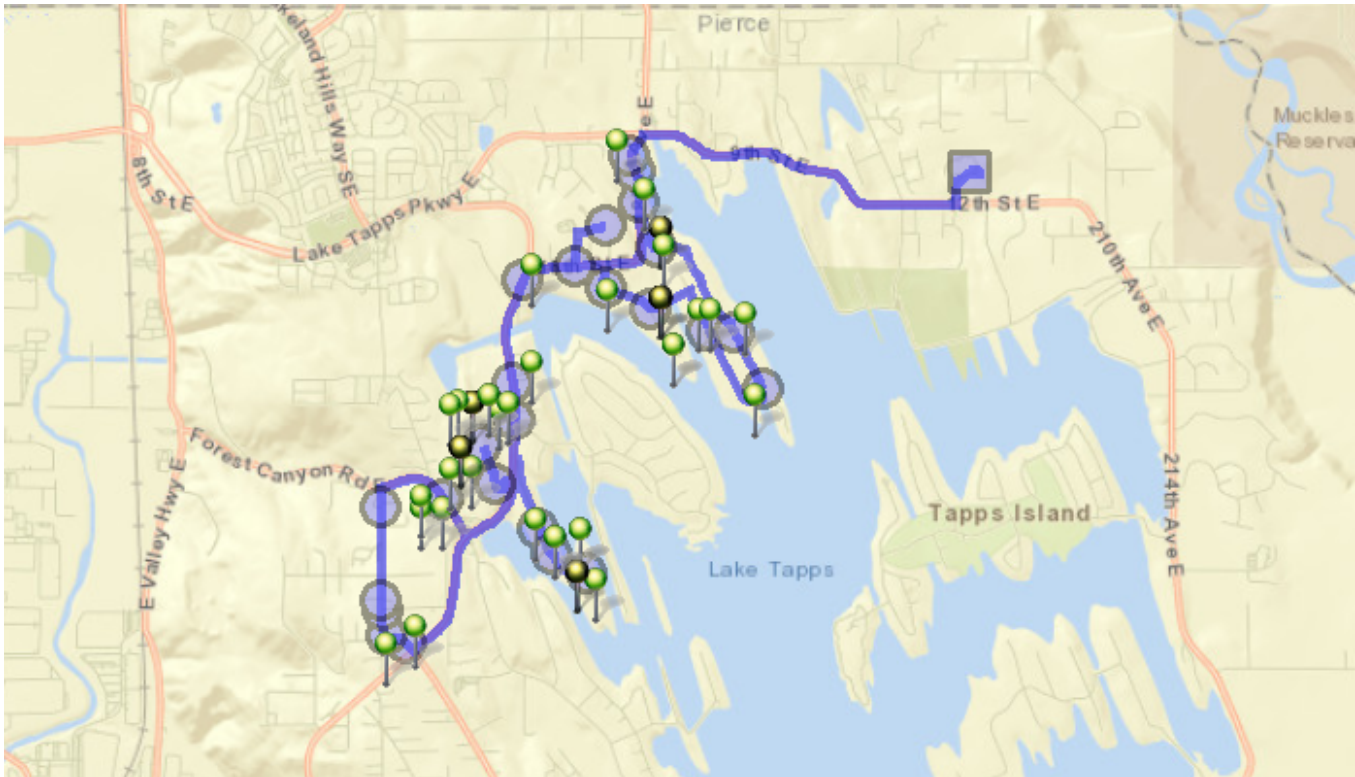

## Map

**#1 - 9:00 AM - Depart Base / 1320 178TH Ave East**

**#2 - 9:04 AM - Grandview / 2415 173rd Avcet East**

16 Pickup

**#3 - 9:07 AM - Stop / Unknown Address**

**#4 - 9:07 AM - Stop / Unknown Address**

**#5 - 9:10 AM - Stop / 16613 South Tapps Drive East**

2 Pickup

**#6 - 9:10 AM - Stop / 3701 166th Avcet East**

2 Pickup

**#7 - 9:11 AM - Stop / 36th St East & 166th Ave East**

1 Pickup

**#8 - 9:11 AM - Stop / 16604 35th Stct East**

7 Pickup

**#19 - 9:28 AM - Stop / 1903 186th Ave East**

3 Pickup

**#20 - 9:30 AM - Stop / 2314 TACOMA POINT Drive East**

2 Pickup

**#21 - 9:31 AM - Stop / 1917 TACOMA POINT DR E**

1 Pickup

**#22 - 9:33 AM - Stop / 14TH Stct East & TACOMA POINT Drive East**

2 Pickup

**#23 - 9:34 AM - Stop / 1207 182nd Ave East**

2 Pickup

**#24 - 9:34 AM - Stop / 182ND Ave East & 10TH Stct East**

1 Pickup

**#25 - 9:35 AM - Stop / 908 182ND Ave East**

1 Pickup

**#26 - 9:40 AM - NTMS / 20029 12th St East**