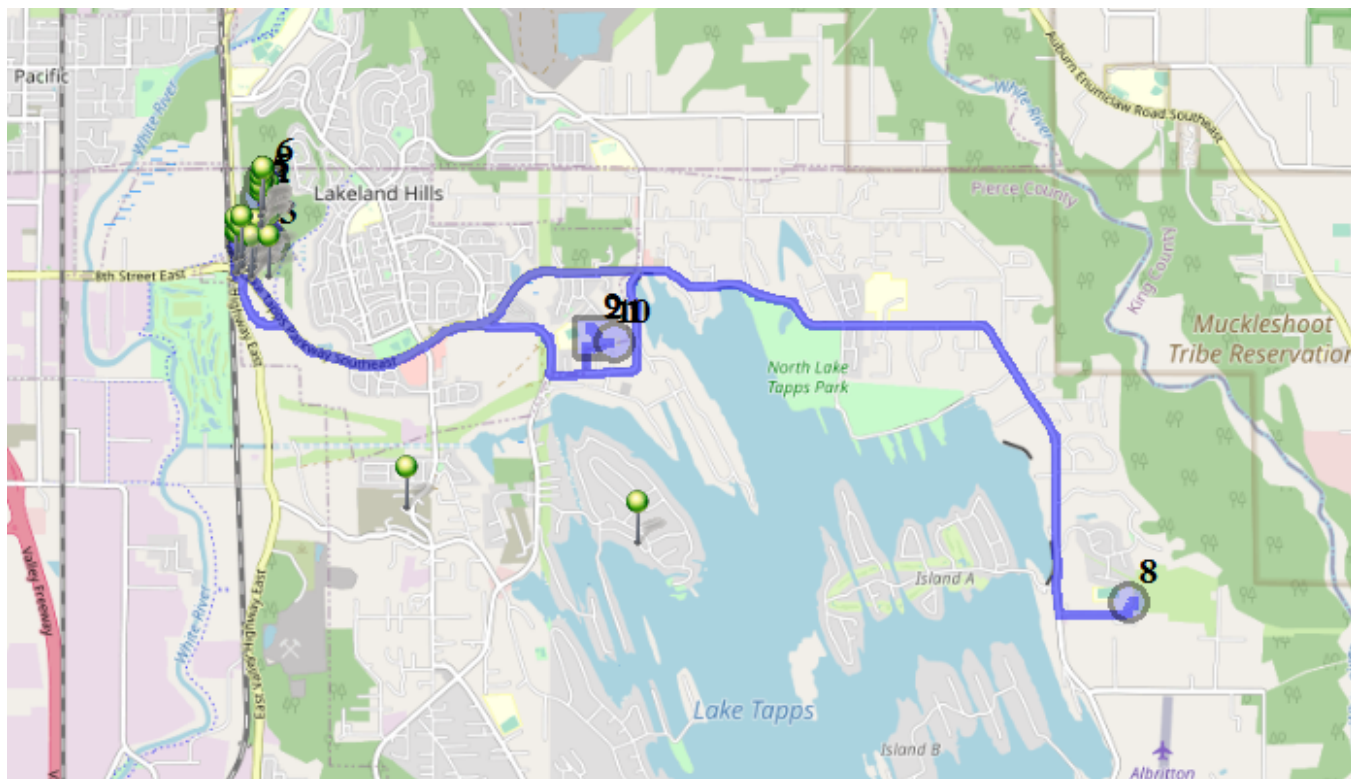

Run - 22 AM ELE Wednesday

8/15/2022 - 8/15/2024

Driver: Skagen, Mike William

Vehicle: D22

Wed

Time: 0 min

Distance: 15.28 mi

Students: 68 / 68

Description: Belara Apt./Terrace View

Map

#1 - 7:45 AM - Stage Base / 1320 178TH Ave East

#2 - 7:46 AM - Depart Base / Unknown Address

#3 - 8:02 AM - Stop / 629 East Valley Hwy East

18 Pickup

#4 - 8:05 AM - Stop / 5980 Terrace View Lane Southeast

10 Pickup

#5 - 8:06 AM - Stop - Mailboxes / 5922 Terrace View Lane Southeast

10 Pickup

#6 - 8:09 AM - Stop / 5800 Terrace View Lane Southeast

15 Pickup

#7 - 8:13 AM - Stop / ALEXANDER Place Southeast & 61ST Place Southeast

15 Pickup

#8 - 8:25 AM - DHES / Dieringer Heights Elementary School

35 Dropoff

#9 - 8:40 AM - LTES / 1320 178th Ave East

33 Dropoff

#10 - 8:45 AM - Return to Base / 1320 178TH Ave East