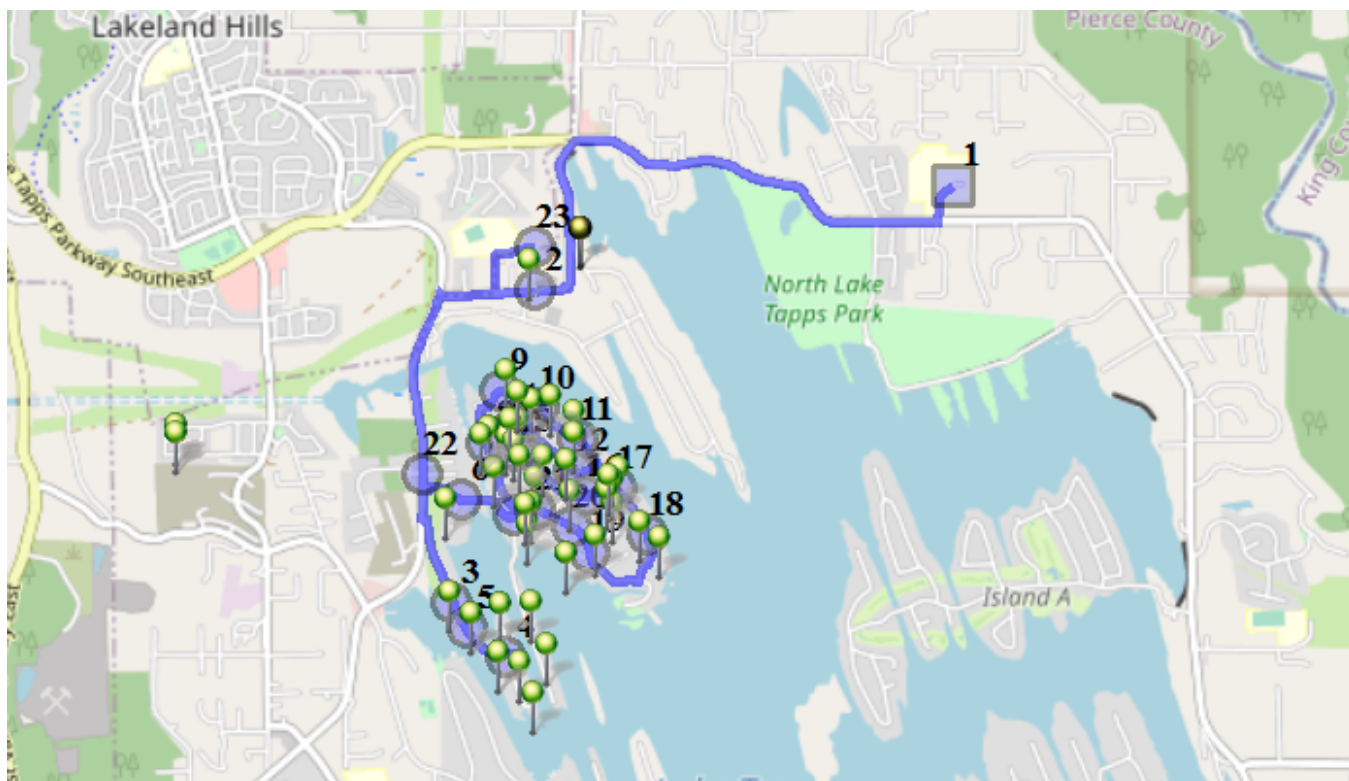

Description: Driftwood

Map

#1 - 2:20 PM - NTMS / 12th St East - 20029 (NTMS Stall 11)

52 Pickup

#2 - 2:29 PM - Stop / 1607 180th Ave East

1 Dropoff

#3 - 2:34 PM - Stop / 3114 Deer Island Dr E

1 Dropoff

#4 - 2:35 PM - Stop / T Deer Island Drive East

6 Dropoff

#5 - 2:36 PM - Stop / 3223 Deer Island Dr E

2 Dropoff

#6 - 2:39 PM - Stop / 176th Ave East & Driftwood Drive East

3 Dropoff

#7 - 2:40 PM - Stop / Driftwood Dr E & 179th Ave East

4 Dropoff

#16 - 2:48 PM - Stop / 18306 26th Stct East

3 Dropoff

#17 - 2:49 PM - Stop / 2602 185th Ave East

4 Dropoff

#18 - 2:50 PM - Stop / 2629 185th Ave East

2 Dropoff

#19 - 2:52 PM - Stop / 18209 28th St East

3 Dropoff

#20 - 2:53 PM - Stop / 182nd Ave East & Driftwood Drive East

2 Dropoff

#21 - 2:53 PM - Stop / Driftwood Drive East & 180th Ave East

2 Dropoff

#22 - 2:55 PM - Stop / Sumner Tapps HWY & 25 St Ct E

#23 - 2:59 PM - Return to Base / 1320 178TH Ave East