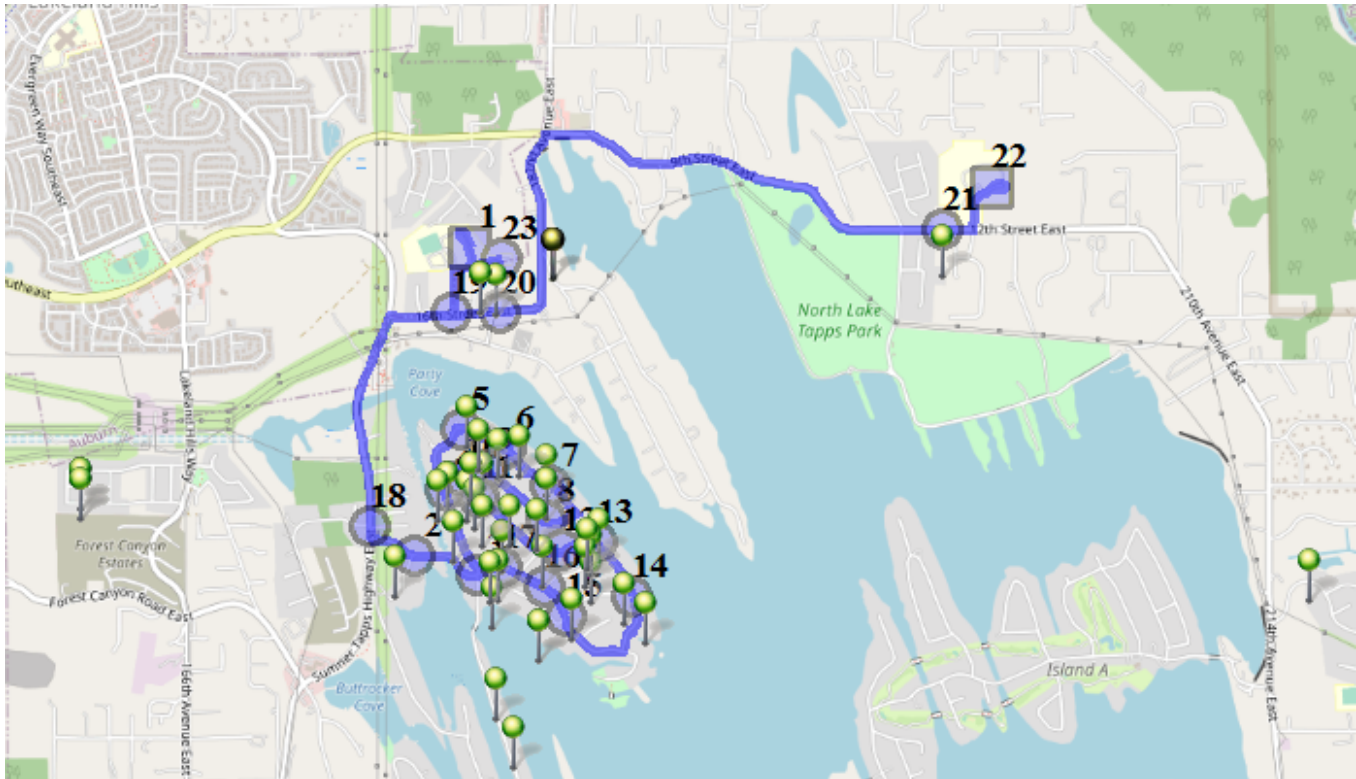

Description: Driftwood

Map

#1 - 8:57 AM - Depart LTES / 1320 178th Ave E

3 Pickup

#2 - 9:03 AM - Stop / 176th Ave East & Driftwood Drive East

3 Pickup

#3 - 9:04 AM - Stop / Driftwood Dr E & 179th Ave East

4 Pickup

#4 - 9:05 AM - Stop / 179th Ave East - 2407

4 Pickup

#5 - 9:06 AM - Stop / 2316 185th Ave East

2 Pickup

#6 - 9:07 AM - Stop / 2406 185th Ave East

2 Pickup

#7 - 9:08 AM - Stop / 2430 185th Ave

3 Pickup

#16 - 9:17 AM - Stop / 182nd Ave East & Driftwood Drive East

2 Pickup

#17 - 9:18 AM - Stop / Driftwood Drive East & 180th Ave East

2 Pickup

#18 - 9:20 AM - Stop / Sumner Tapps HWY & 25 St Ct E

#19 - 9:22 AM - Stop / 16th St East & 178th Ave East

2 Pickup

#20 - 9:23 AM - Stop / 16th St East & 180th Ave East

1 Pickup

#21 - 9:27 AM - Stop / 1208 200th Ave East

1 Pickup

#22 - 9:29 AM - NTMS / 12th St East - 20029 (NTMS Stall 11)

49 Dropoff

#23 - 9:45 AM - Return Base / 1320 178TH Ave East