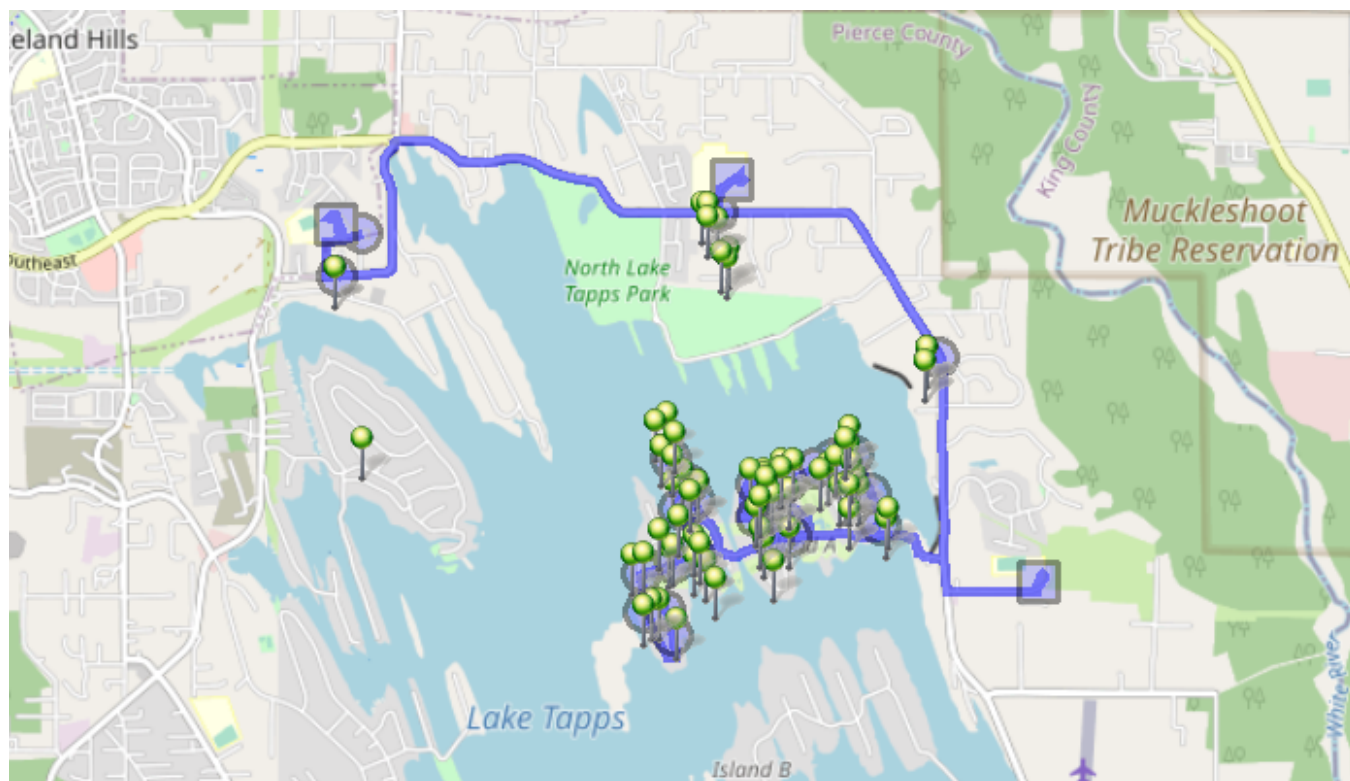

Description: Tapps Island

Map

#1 - 12:45 PM - Depart Base / 1320 178TH Ave East

#2 - 1:00 PM - DHES / 21727 34th St East

45 Pickup

#3 - 1:15 PM - LTES / 1320 178th Ave East

41 Pickup

#4 - 1:25 PM - Stop / 17821 North Tapps Hwy

2 Dropoff

#5 - 1:29 PM - Boardwalk / 201st Ave East & 12th St East

9 Dropoff

#6 - 1:32 PM - Stop / 21503 21st St East

5 Dropoff

#7 - 1:36 PM - Stop / 30th Stct East & 211th Ave East

2 Dropoff

#8 - 1:37 PM - Stop / 211th Ave East & 28th Stct East

1 Dropoff

#17 - 1:46 PM - Stop / 3102 204th Avcct East

5 Dropoff

#18 - 1:49 PM - Stop / 2823 200th Ave East

4 Dropoff

#19 - 1:49 PM - Stop / 2718 200th Ave East

#20 - 1:50 PM - Stop / 200th Ave East & 199th Avcct East

3 Dropoff

#25 - 1:56 PM - Stop / 3510 196th Avcct East

3 Dropoff

#26 - 1:58 PM - Stop / 3607 197th Avcct East

1 Dropoff

#27 - 1:58 PM - Stop / 3505 197th Avcet East

1 Dropoff

#28 - 2:10 PM - NTMS / 20029 12TH St East