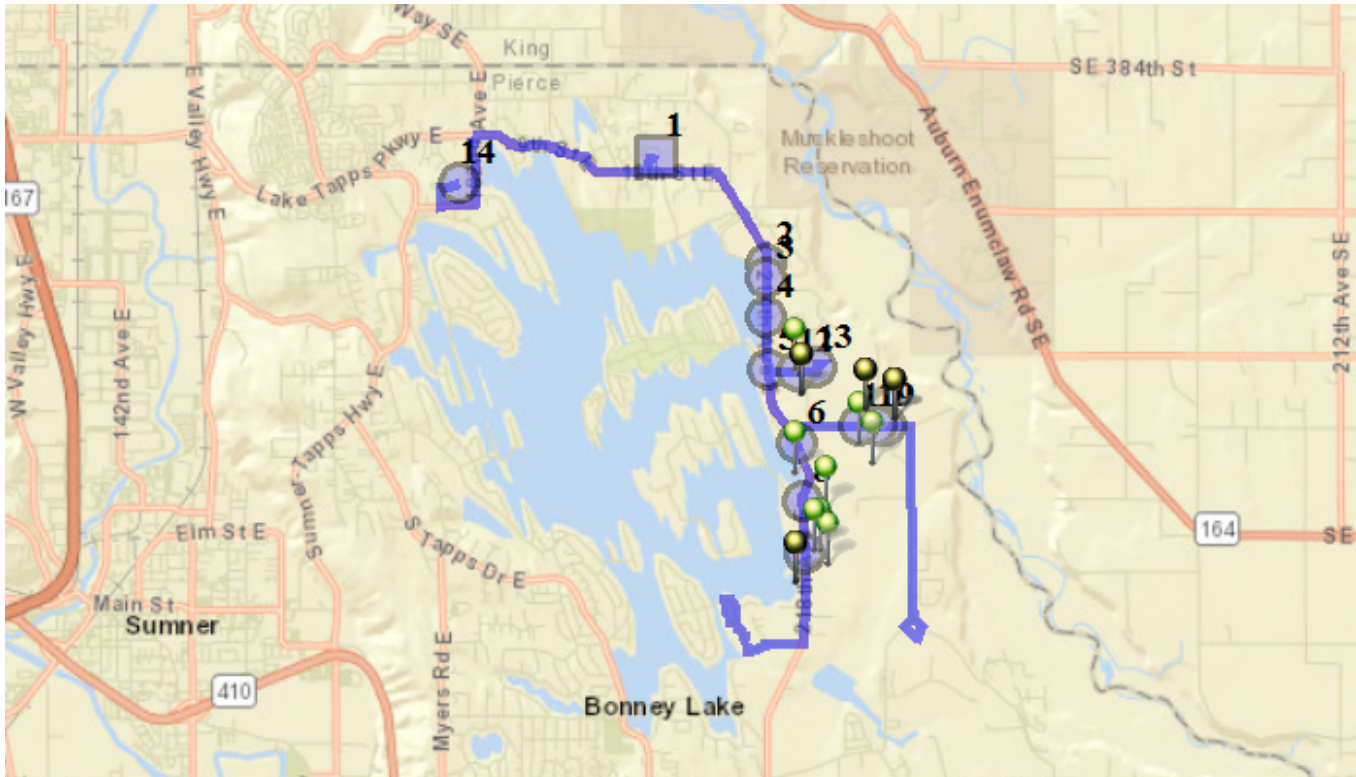

Description: Outback, Red Barn Area

Map

#1 - 2:20 PM - Depart NTMS / NTMS 20029 12TH St East

25 Pickup

#2 - 2:21 PM - Stop / 2213 214TH Ave East

1 Dropoff

#3 - 2:22 PM - Stop / 214th Ave E & 23rd Stct East

1 Dropoff

#4 - 2:23 PM - Stop / 214th Ave East -- 2804

1 Dropoff

#5 - 2:24 PM - Stop / 214th Ave E -- 3304 3314 (between)

2 Dropoff

#6 - 2:26 PM - Stop / 218th Ave East -- 4208

2 Dropoff

#7 - 2:28 PM - Stop / 218th Ave East -- 5410

2 Dropoff

#8 - 2:38 PM - Stop / TAPPS MEADOWS 218th Ave East & 49th St E

4 Dropoff

#9 - 2:42 PM - Stop / TWIN CEDARS 40th St East & 227th ST E

3 Dropoff

#10 - 2:51 PM - Stop / 226th Ave East & 40th St East

3 Dropoff

#11 - 2:52 PM - Stop / 224th Ave East & 40th St East

2 Dropoff

#12 - 2:55 PM - Stop / 21606 34th St East

1 Dropoff

#13 - 2:57 PM - Drop off transfer kids / 22259 34th St East

2 Dropoff

#14 - 3:08 PM - Return to Base / 1320 178TH Ave East