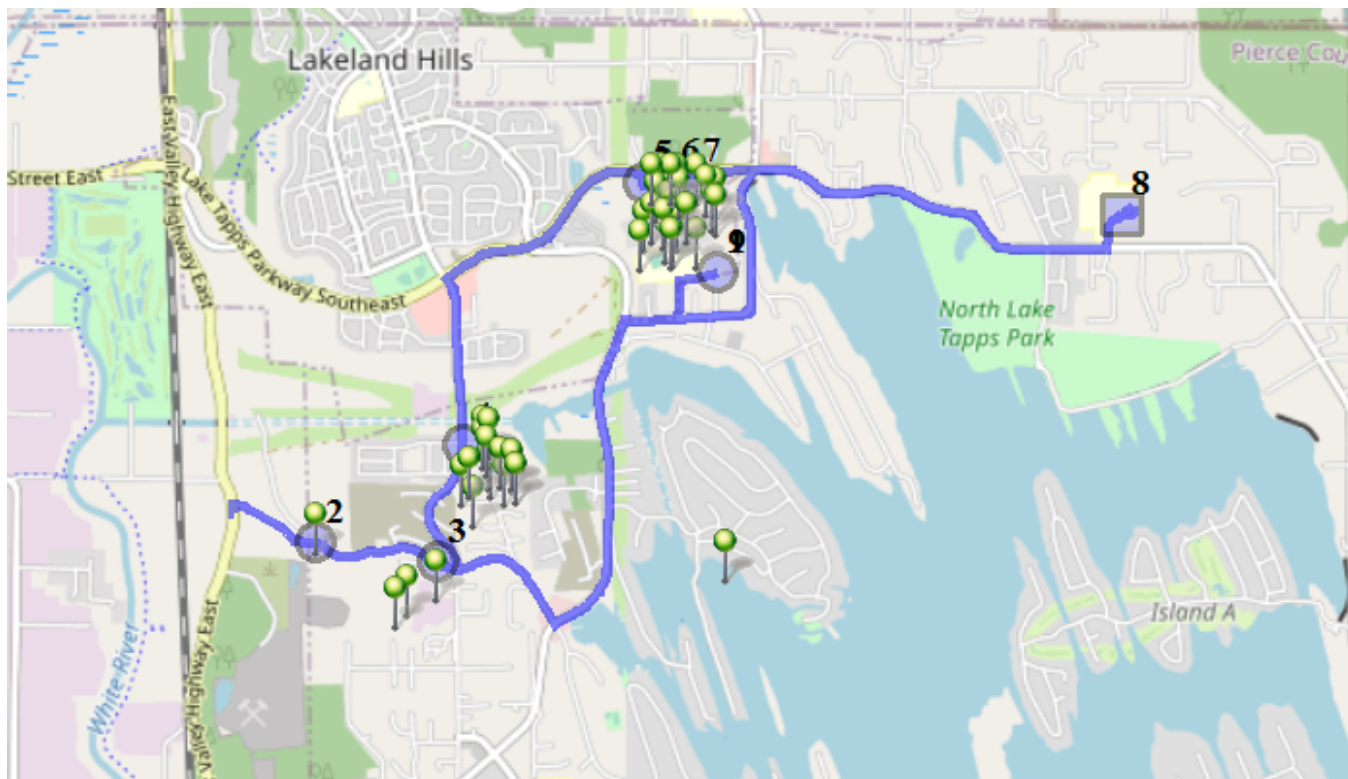

Run - 11 AM NTMS Wednesday

8/15/2022 - 8/15/2024

Driver: Lanfear, Deborah Eileen

Vehicle: D11

Wed

Time: 40 min

Distance: 9.98 mi

Students: 49 / 49

Description: Up Forest Canyon/North Tapps Estates

Map

#1 - 9:08 AM - Depart Base / 1320 178TH Ave East

#2 - 9:15 AM - Stop / 2682 Cottage Road East

1 Pickup

#3 - 9:19 AM - Stop / Forest Canyon Road East & 165th Ave East

3 Pickup

#4 - 9:21 AM - Stop / 2122 170th Ave East

16 Pickup

#5 - 9:27 AM - Stop / Charlotte Ave Se. & 65th St. E.

6 Pickup

#6 - 9:28 AM - Stop / Elaine Ave SE. & 65th St E.

19 Pickup

#7 - 9:30 AM - Stop / Franklin Ave SE & 65th St SE

4 Pickup

#8 - 9:36 AM - Arrive NTMS / 20029 12TH St East

49 Dropoff

#9 - 9:48 AM - Arrive Base / 1320 178TH Ave East