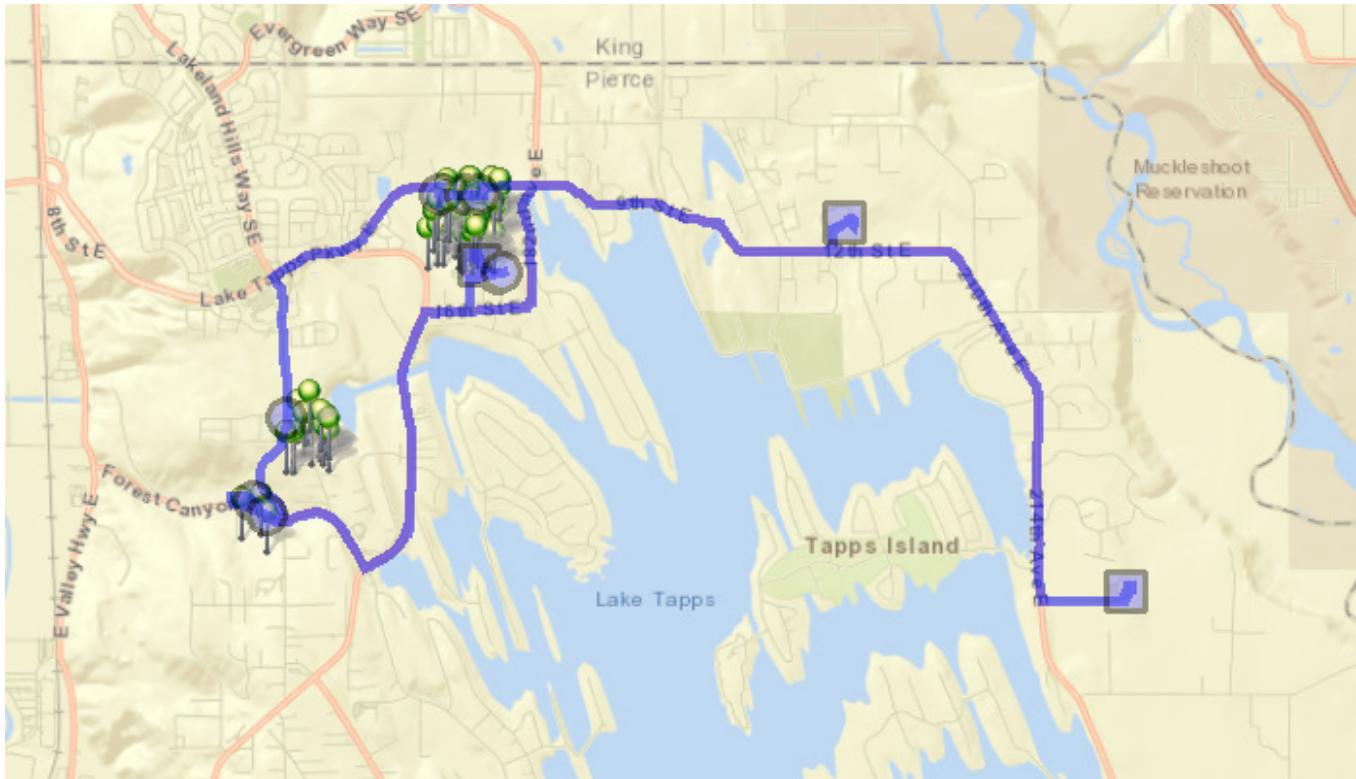

Run - 11 AM ELE Wednesday

8/15/2022 - 8/15/2024

Wed

Driver: Lanfear, Deborah Eileen

Vehicle: D11

Time: 1 hr 7 min

Distance: 15.91 mi

Students: 90 / 90

Description: Up Forest Canyon/North Tapps Estates

Map

#1 - 7:45 AM - Stage Base / 1320 178TH Ave East

#2 - 7:56 AM - Depart Base / 1320 178TH Ave East

#3 - 8:03 AM - Stop / 16395 Forest Canyon Road East

3 Pickup

#4 - 8:04 AM - Stop / Forest Canyon Road East & 165th Ave East

2 Pickup

#5 - 8:06 AM - Stop / Lakeland Hills Way & 22nd St East

24 Pickup

#6 - 8:10 AM - Stop / 6413 Charlotte Ave Southeast

16 Pickup

#7 - 8:12 AM - Stop / 65th St Southeast & Elaine Ave Southeast

37 Pickup

#8 - 8:14 AM - Stop / 2821 65th St Southeast

8 Pickup

#9 - 8:25 AM - Arrive /DHES / 22259 34th St East

46 Dropoff

#10 - 8:40 AM - Arrive / LTES / Unknown Address

44 Dropoff

#11 - 8:43 AM - Return to Base / 1320 178TH Ave East