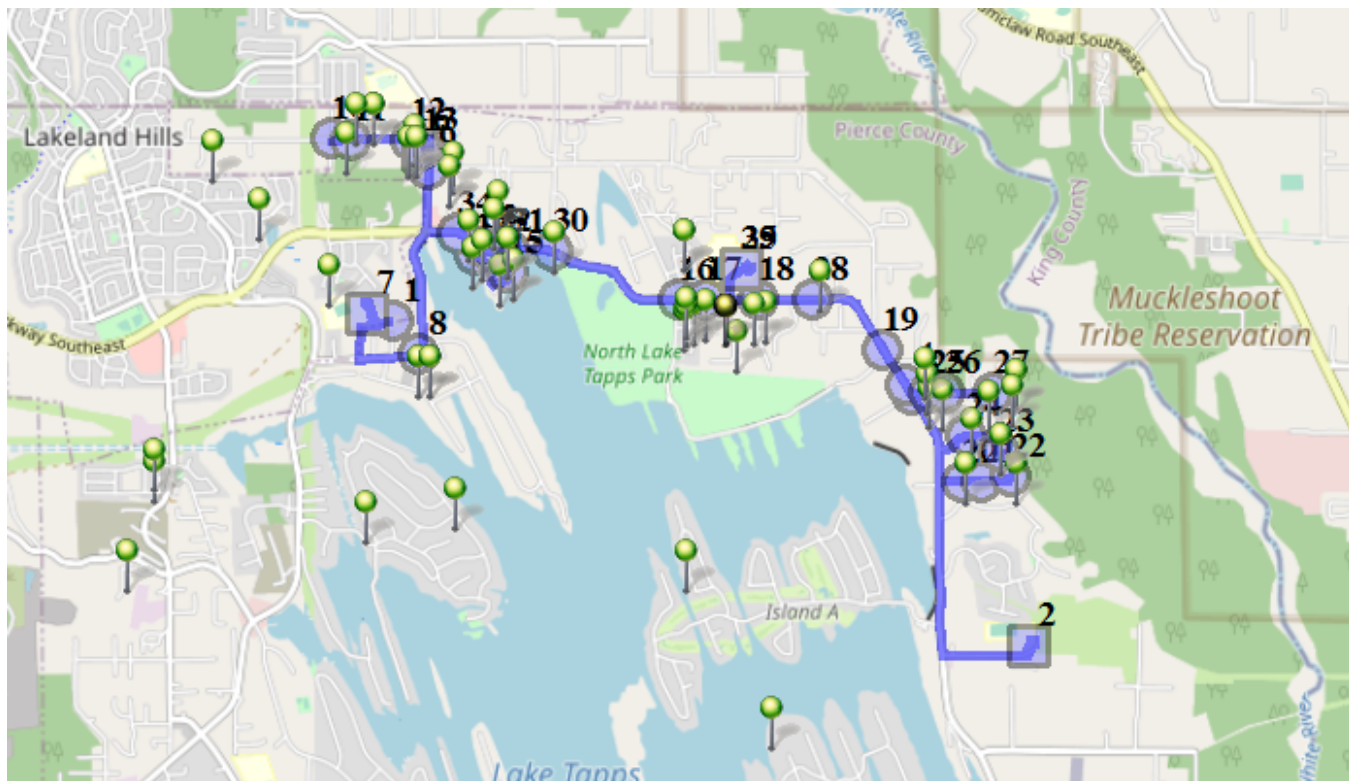

Description: Main Hwy/Skyline/18th&16th/Evergreen Pt./2nd. st.

Map

#1 - 12:45 PM - Depart Base / 1320 178TH Ave East

#2 - 1:05 PM - Depart DHES / 21727 34th St E

33 Pickup

#3 - 1:10 PM - Stop / 18th St East & 210th Ave East

2 Dropoff

39 Pickup

#8 - 1:26 PM - Stop / 16th St East & 182nd Ave East

4 Dropoff

#9 - 1:29 PM - Stop / 182nd Ave East & 4th St East

3 Dropoff

#10 - 1:30 PM - Stop / 192 176th Ave East

1 Dropoff

3 Dropoff

#15 - 1:35 PM - Stop / 924 187th Ave East

5 Dropoff

#16 - 1:37 PM - Stop / O Farrell Cutoff Road East & 12th St East

8 Dropoff

#17 - 1:38 PM - Stop / 1208 200th Ave East

1 Dropoff

#18 - 1:39 PM - Stop / 12TH St East & 203RD Ave East

#23 - 1:44 PM - Stop / 2120 218th Ave East

3 Dropoff

#24 - 1:44 PM - Stop / 21520 21st St East

1 Dropoff

#25 - 1:46 PM - Stop / 21311 18th St East

4 Dropoff

#26 - 1:46 PM - Stop / 21324 18th St East

#27 - 1:47 PM - Turn around / 21705 18th St East