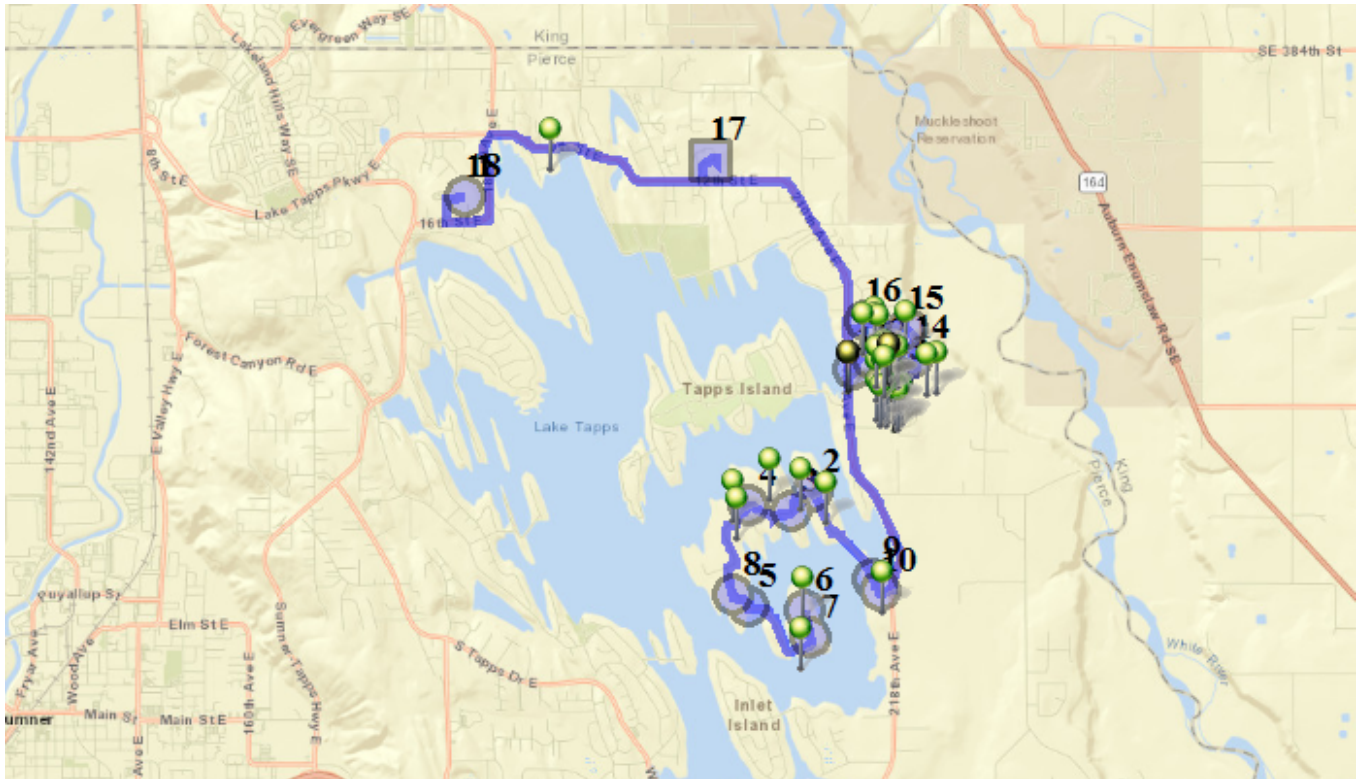

Description: Quiet Water/Snag Island

Map

#1 - 8:50 AM - Depart Base / 1320 178TH Ave East

#2 - 9:05 AM - Stop / 21413 Snag Island Drive East

2 Pickup

#3 - 9:06 AM - Stop / 21081 Snag Island Drive East

1 Pickup

2 Pickup

#8 - 9:16 AM - Stop / 20909 Snag Island Drive East

1 Pickup

#9 - 9:22 AM - Stop / 21521 Snag Island Drive

1 Pickup

#10 - 9:22 AM - Stop / 21627 Snag Island Drive East

3 Pickup

#11 - 9:26 AM - Stop / 2815 214th Ave East

1 Pickup

#12 - 9:27 AM - Stop / 29th & Quiet Water Loop East

10 Pickup

#13 - 9:29 AM - Stop / 2905 217th Ave East

23 Pickup

#14 - 9:32 AM - Stop / 2803 220th Ave East

3 Pickup

#15 - 9:33 AM - Stop / 21903 26TH St East

1 Pickup

#16 - 9:34 AM - Stop / 21507 26TH St East

7 Pickup

#17 - 9:40 AM - NTMS / 20029 12th St East

58 Dropoff

#18 - 9:45 AM - Return toBase / 1320 178TH Ave East