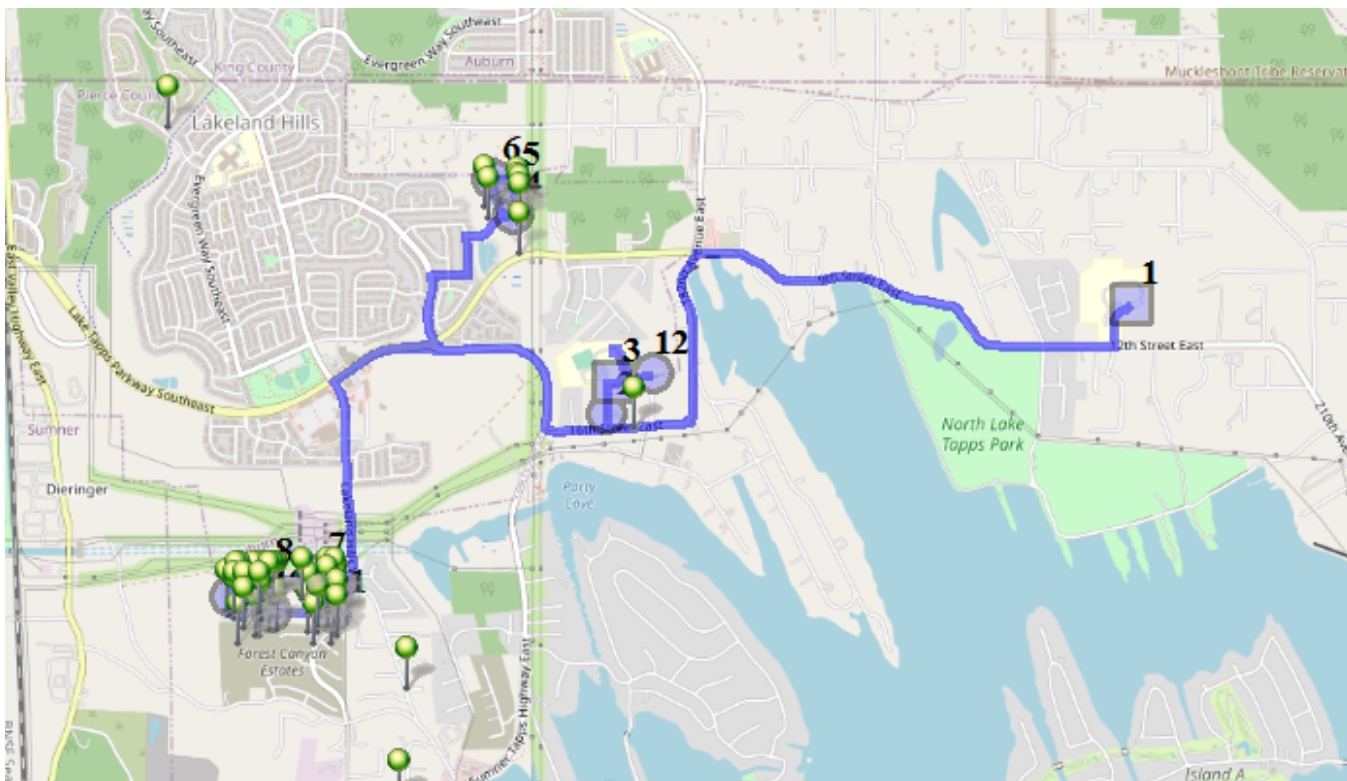

## Map

**#1 - 2:15 PM - Depart NTMS / NTMS 20029 12TH St East**

64 Pickup

**#2 - 2:25 PM - Stop / 1505 178th Ave East**

2 Dropoff

**#3 - 2:27 PM - LTES / 17811 14th Stct East**

3 Dropoff

**#4 - 2:32 PM - Stop / Portifino-Annette Ave Southeast & 63rd St Southeast**

3 Dropoff

**#5 - 2:33 PM - Stop / 6204 Annette Ave Southeast**

5 Dropoff

**#6 - 2:34 PM - Stop / Portofino-62ND St Southeast & WESLEY Place Southeast**

2 Dropoff

**#7 - 2:40 PM - Stop / 2203 164th Avcct East**

21 Dropoff

**#8 - 2:42 PM - Stop / 16219 22nd St East**

16 Dropoff

**#9 - 2:44 PM - Stop / 160th Ave Ct E & 23rd St East**

9 Dropoff

**#10 - 2:46 PM - Stop / 24th St East & 162nd Ave Ct E**

3 Dropoff

**#11 - 2:47 PM - Stop / 24TH St East & 165TH Ave Ct E**

2 Dropoff

**#12 - 2:54 PM - Return to Base / 1320 178TH Ave East**