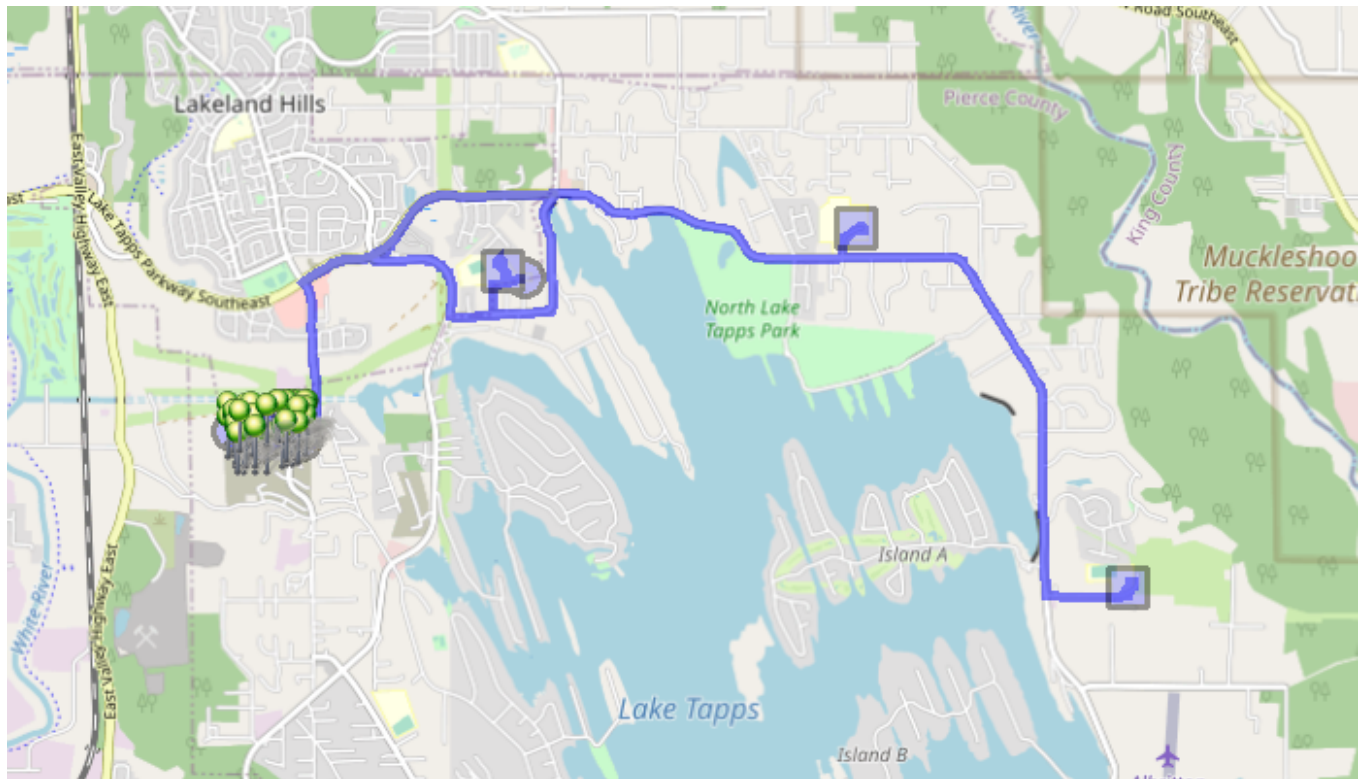

Run - 01 PM ELE Friday

8/15/2022 - 8/15/2024

Driver:

Vehicle: D01

Fri

Time: 7 min

Distance: 15.31 mi

Students: 61 / 62

Description: Lower Estates/Portofino

Map

#1 - 12:45 PM - Depart Base / 1320 178TH Ave East

#2 - 1:05 PM - Depart DHES / 21727 34th St East

31 Pickup

#3 - 1:20 PM - Depart LTES / 1320 178th Ave East

30 Pickup

#4 - 1:36 PM - Stop / 22nd St East & 164th Ave East

25 Dropoff

#5 - 1:38 PM - Stop / 16219 22nd St East

7 Dropoff

#6 - 1:39 PM - Stop / 160th Ave East & 23rd St East

19 Dropoff

#7 - 1:41 PM - Stop / 24th St East & 162nd Ave East

8 Dropoff

#8 - 1:42 PM - Stop / 24th St East & 165th Ave East

3 Dropoff

#9 - 1:51 PM - NTMS / 20029 12th St East