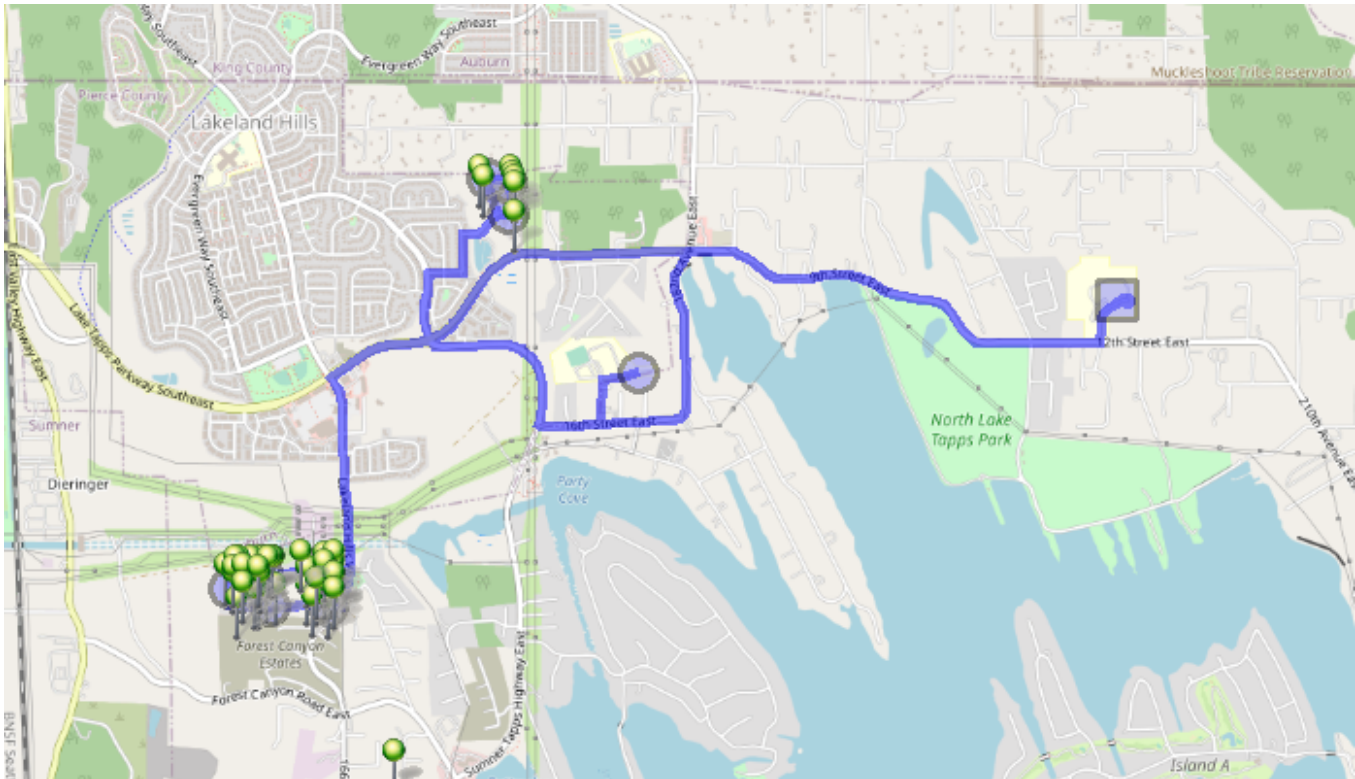

# Run - 01 AM NTMS Wednesday

8/15/2022 - 8/15/2024

Wed

Driver:

Vehicle: D01

Time: 33 min

Distance: 9.69 mi

Students: 59 / 59

## Map

**#1 - 9:12 AM - Depart Base / 1320 178TH Ave East**

**#2 - 9:17 AM - Stop / Portifino-Annette Ave Southeast & 63rd St Southeast**

3 Pickup

**#3 - 9:17 AM - Stop / 6204 Annette Ave Southeast**

5 Pickup

**#4 - 9:18 AM - Stop / Portofino-62ND St Southeast & WESLEY Place Southeast**

2 Pickup

**#5 - 9:24 AM - Stop / 2203 164th Ave East**

19 Pickup

**#6 - 9:26 AM - Stop / 16218 22nd St East**

16 Pickup

**#7 - 9:28 AM - Stop / 160th Ave Ct E & 23rd St East**

9 Pickup

**#8 - 9:30 AM - Stop / 162nd Avenue Ct E & 24th St E**

3 Pickup

**#9 - 9:32 AM - Stop / 16506 24TH St East**

2 Pickup

**#10 - 9:40 AM - NTMS / 20029 12th St East**

59 Dropoff

**#11 - 9:45 AM - Return to Base / 1320 178TH Ave East**