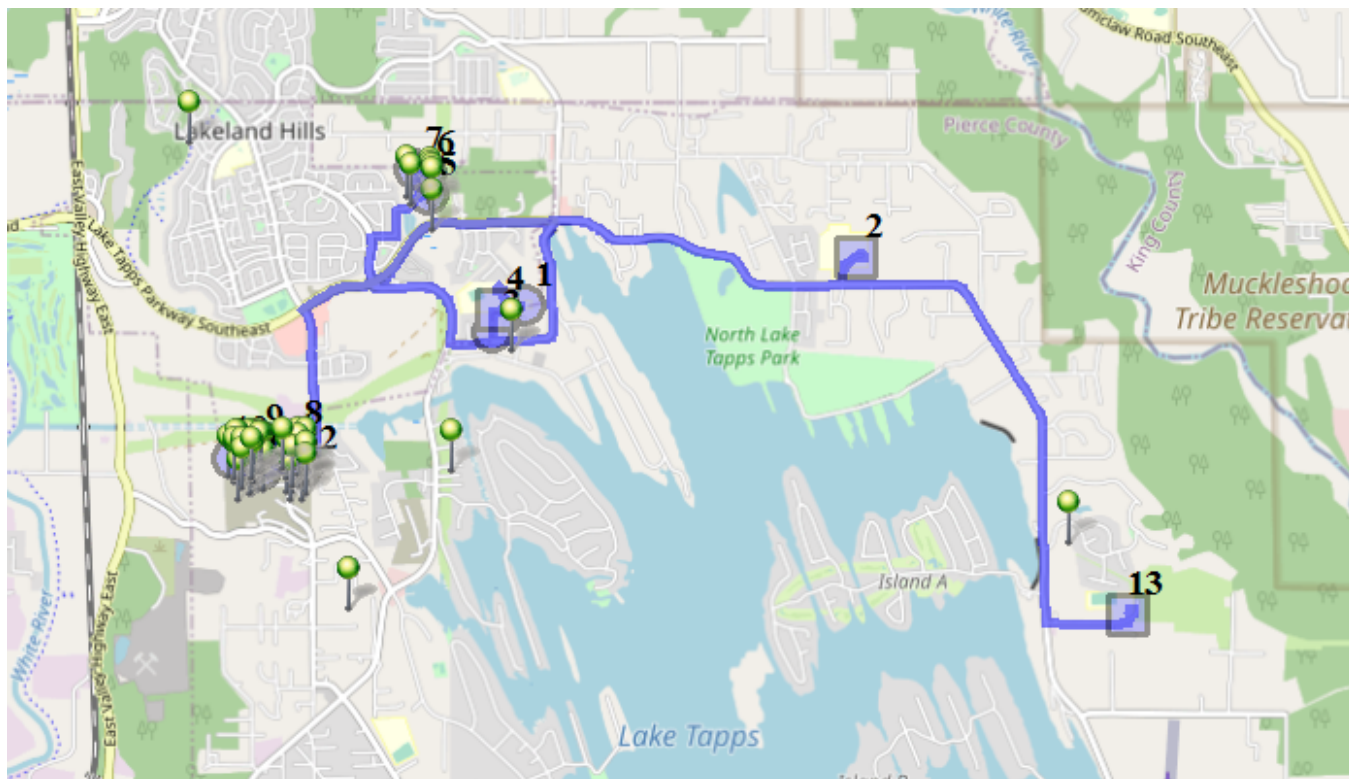

Description: Estates/Portofino

Map

#1 - 2:00 PM - Depart Base / 1320 178TH Ave East

#2 - 2:15 PM - NTMS / NTMS 20029 12TH St East

65 Pickup

#3 - 2:25 PM - Stop / 1505 178th Ave East

2 Dropoff

#4 - 2:27 PM - LTES / 17811 14th Stct East

4 Dropoff

#5 - 2:32 PM - Stop / Portifino-Annette Ave Southeast & 63rd St Southeast

3 Dropoff

#6 - 2:33 PM - Stop / 6204 Annette Ave Southeast

5 Dropoff

#7 - 2:34 PM - Stop / Portofino-62ND St Southeast & WESLEY Place Southeast

2 Dropoff

#8 - 2:40 PM - Stop / 2203 164th Avect East

20 Dropoff

#9 - 2:42 PM - Stop / 16213 22nd St East

17 Dropoff

#10 - 2:44 PM - Stop / 160th Avcct East & 23rd St East

9 Dropoff

#11 - 2:46 PM - Stop / 24th St East & 162nd Avcct East

3 Dropoff

#12 - 2:47 PM - Stop / 24TH St East & 165TH Ave Ct E

2 Dropoff

#13 - 3:00 PM - DHES / 21727 34th St E