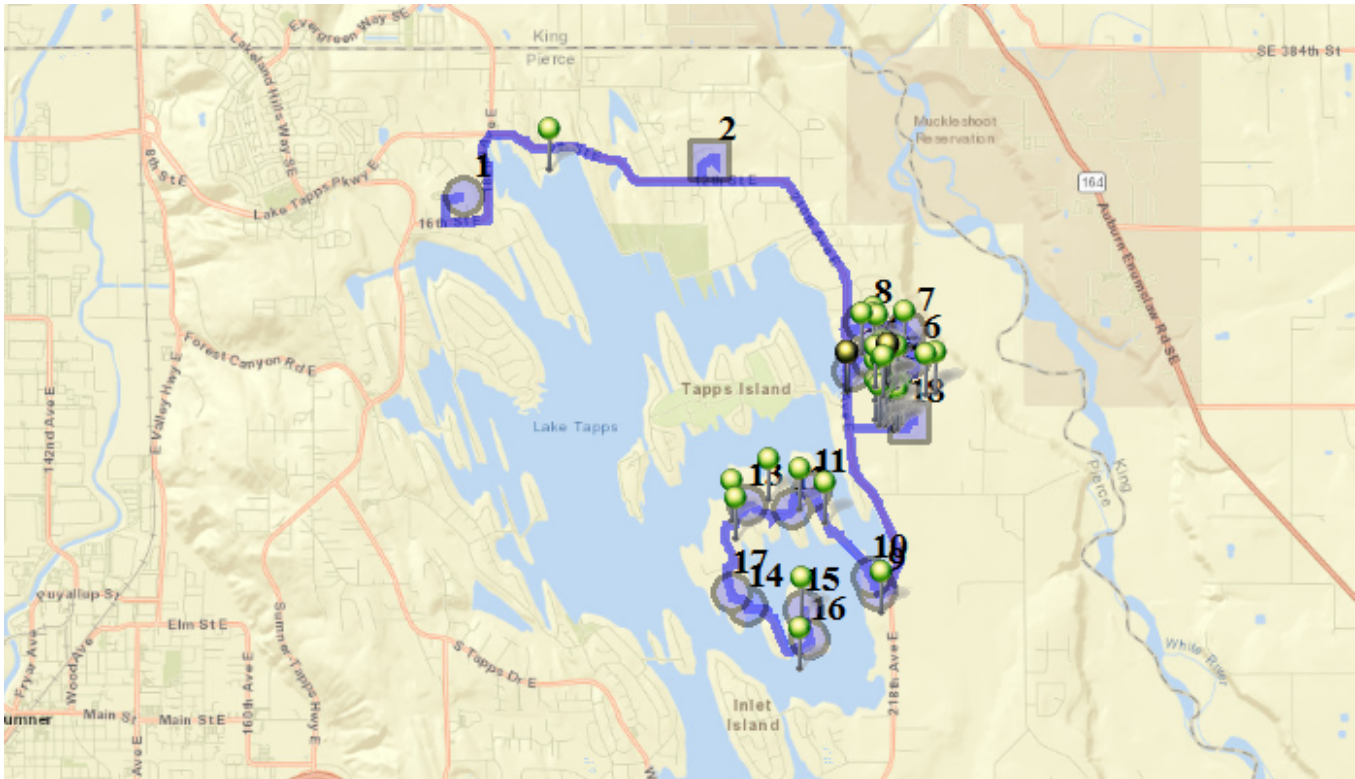

Description: Quiet Water/Snag Island

Map

#1 - 2:00 PM - Depart Base / 1320 178TH Ave East

#2 - 2:20 PM - Depart NTMS / 20029 12th St East

58 Pickup

#3 - 2:29 PM - Stop / 2815 214th Ave East

1 Dropoff

#4 - 2:29 PM - Stop / 29th & Quiet Water Loop East

10 Dropoff

#5 - 2:31 PM - Stop / 29th St East & 217th Ave Ct E

23 Dropoff

#6 - 2:34 PM - Stop / 2803 220th Ave East

3 Dropoff

#7 - 2:35 PM - Stop / 21904 26th St East

1 Dropoff

#8 - 2:36 PM - Stop / 21506 26th St East

1 Dropoff

#13 - 2:46 PM - Stop / 21118 Snag Island Drive East

2 Dropoff

#14 - 2:49 PM - Stop / 20906 Snag Island Drive East

1 Dropoff

#15 - 2:52 PM - Stop / 20705 Snag Island Drive East

1 Dropoff

#16 - 2:52 PM - Stop / 20720 Snag Island Drive East

2 Dropoff

#17 - 2:55 PM - Stop / 20909 Snag Island Drive East

1 Dropoff

#18 - 3:00 PM - DHES / 21727 34th St East