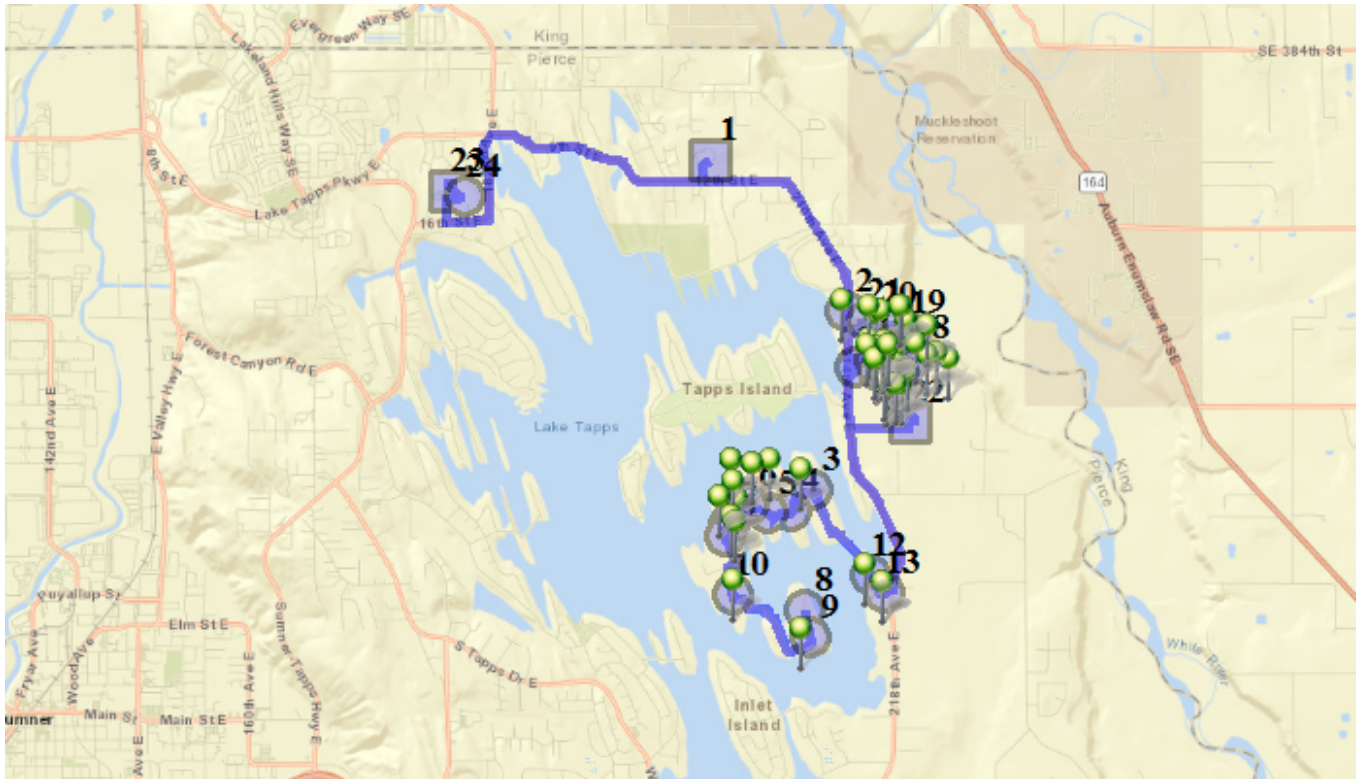

Description: Quiet Water/Snag Island

Map

#1 - 7:44 AM - Depart NTMS / 20029 12TH St East

#2 - 7:47 AM - Stop / 21230 23rd Stct East

1 Pickup

#3 - 7:53 AM - Stop / 21413 Snag Island Drive East

1 Pickup

#4 - 7:54 AM - Stop / 21081 Snag Island Drive East

1 Pickup

#5 - 7:55 AM - Stop / 21219 Snag Island Drive East

2 Pickup

#6 - 7:55 AM - Stop / 21118 Snag Island Drive East

7 Pickup

#7 - 7:56 AM - Stop / 21028 SNAG ISLAND Drive East

2 Pickup

#8 - 8:01 AM - Stop Turnaround / 20705 Snag Island Drive East

1 Pickup

#13 - 8:10 AM - Stop / 21709 Snag Island Drive East

3 Pickup

#14 - 8:14 AM - Stop / 2815 214th Ave East

#15 - 8:15 AM - Stop / 29th St East & Quiet Water Loop East

5 Pickup

#16 - 8:15 AM - 29th & 216th / 2811 216th Avcct East

5 Pickup

#21 - 8:22 AM - Stop / 21512 26th St East

1 Pickup

#22 - 8:25 AM - DHES / 21727 34th St East

33 Dropoff

#23 - 8:40 AM - LTES / 1320 178th Ave E

45 Dropoff

#24 - 8:45 AM - Return to Base / 1320 178TH Ave East