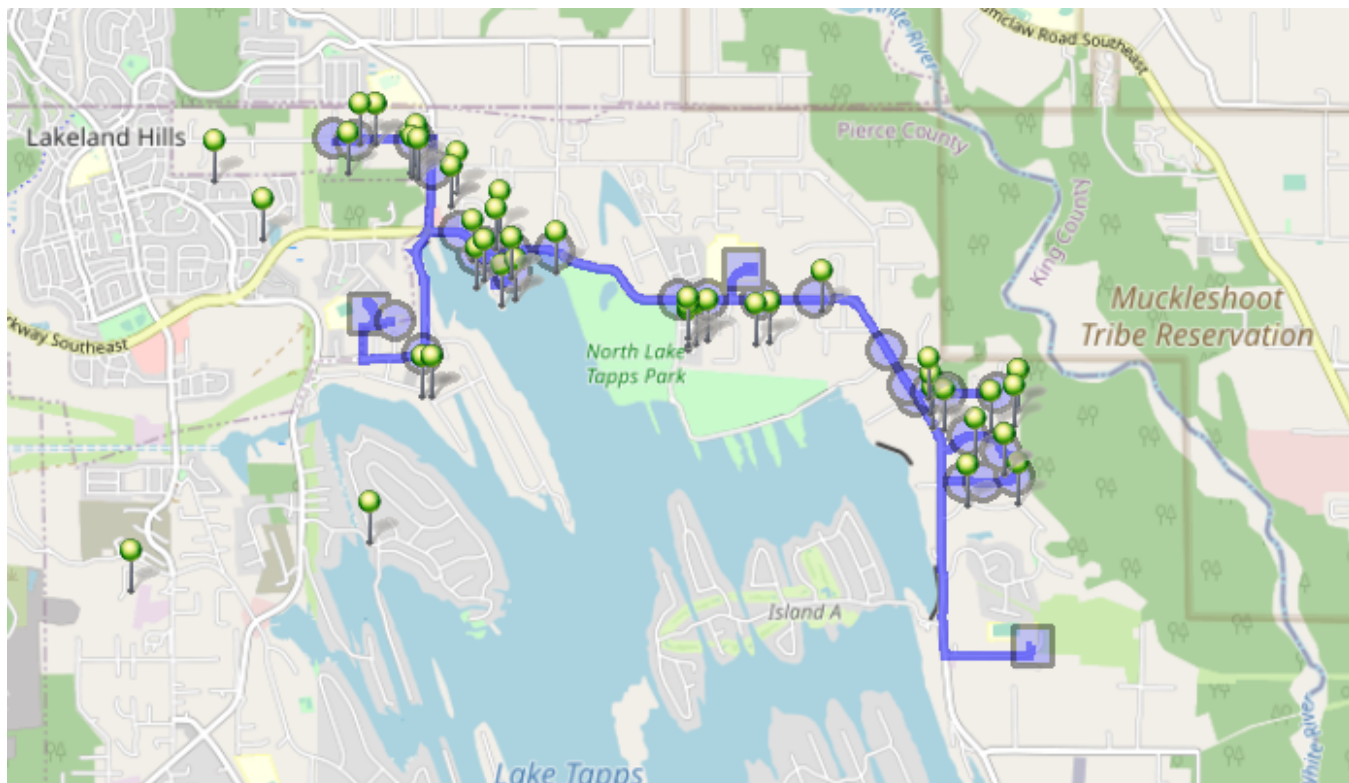

Run - 09 PM ELE

8/15/2022 - 8/15/2024

Driver:
Time: 55 min
Students: 63 / 65

Vehicle: D09
Distance: 15.12 mi
Description: Main Hwy/Skyline/18th&16th/Evergreen Pt./2nd. st.

Mon, Tue, Wed, Thu

Map

#1 - 3:05 PM - DHES / 21727 34th St E

31 Pickup

#2 - 3:10 PM - Stop / 18th St East & 210th Ave East

4 Dropoff

#3 - 3:10 PM - Stop / 21123 17th Stct East

1 Dropoff

#4 - 3:14 PM - Stop / 9th St East & 186th Avect East

1 Dropoff

#5 - 3:15 PM - LTES / 1320 178th Ave E

2 Dropoff

32 Pickup

#6 - 3:23 PM - Stop / 16th St East & 182nd Ave East

4 Dropoff

#7 - 3:25 PM - Stop / 182nd Ave East & 4th St East

3 Dropoff

#8 - 3:27 PM - Stop & Turnaround / 190 176th Ave East

1 Dropoff

#17 - 3:38 PM - Stop / 23rd Stct East & 215th Ave East

1 Dropoff

#18 - 3:39 PM - Stop / 21518 23rd Stct East

#19 - 3:39 PM - Stop / 2224 218th Ave East

1 Dropoff

#20 - 3:40 PM - Stop / 2120 218th Ave East

3 Dropoff