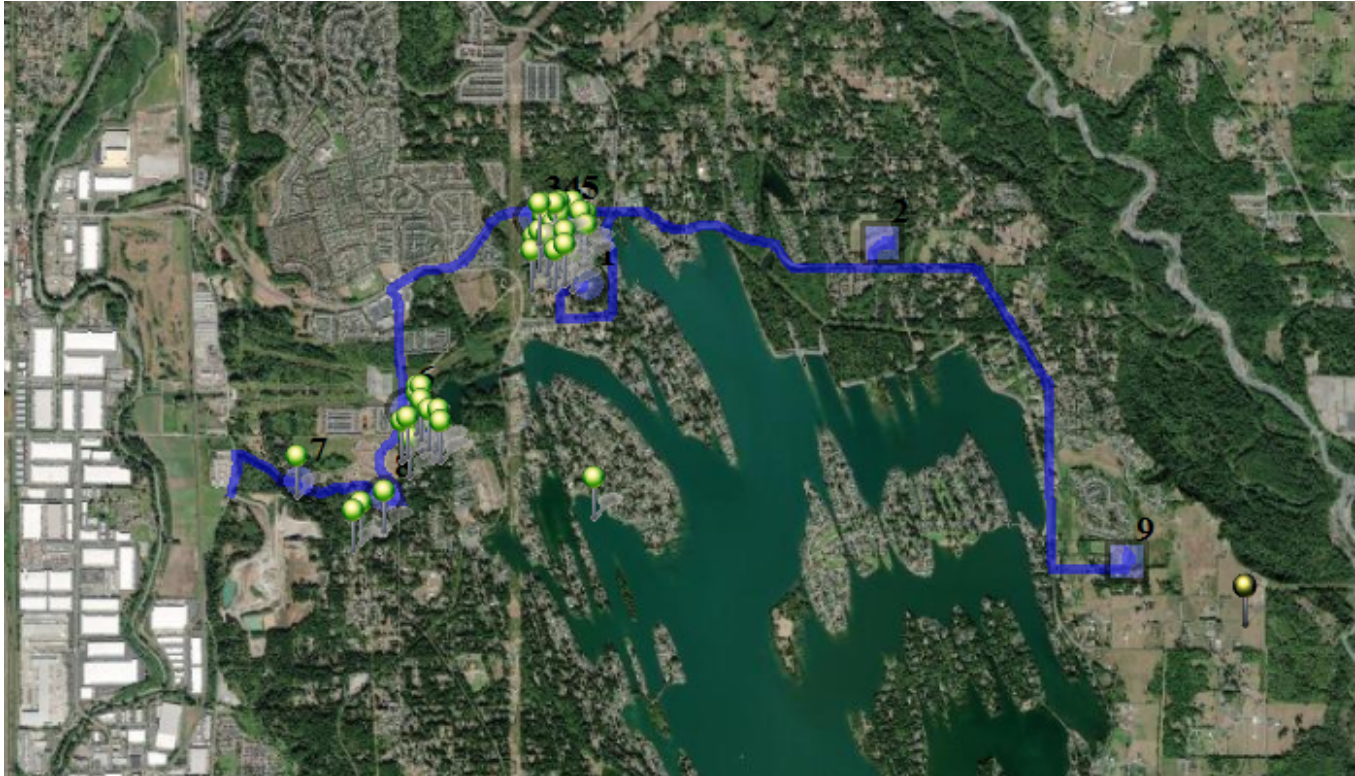

Run - 11 PM NTMS

8/15/2022 - 8/15/2024

Driver: Lanfear, Deborah Eileen

Vehicle: D11

Mon, Tue, Wed, Thu

Time: 1 hr 0 min

Distance: 14.96 mi

Students: 50 / 50

Description: Up Forest Canyon/North Tapps Estates

Map

#1 - 2:00 PM - Depart Base / 1320 178TH Ave East

#2 - 2:20 PM - Depart NTMS / 20029 12TH St East

50 Pickup

#3 - 2:26 PM - Stop / Charlotte Ave Se. & 65th st. E.

9 Dropoff

#4 - 2:27 PM - Stop / Elaine Ave SE. & 65th st e.

16 Dropoff

#5 - 2:28 PM - Stop / Franklin Ave SE & 65th St SE

5 Dropoff

#6 - 2:33 PM - Stop / 2122 170th Ave East

16 Dropoff

#7 - 2:39 PM - Stop / 2699 Cottage Road East

1 Dropoff

#8 - 2:44 PM - Stop / 2327 165th Ave East

3 Dropoff

#9 - 3:00 PM - DHES / 21727 34th St E