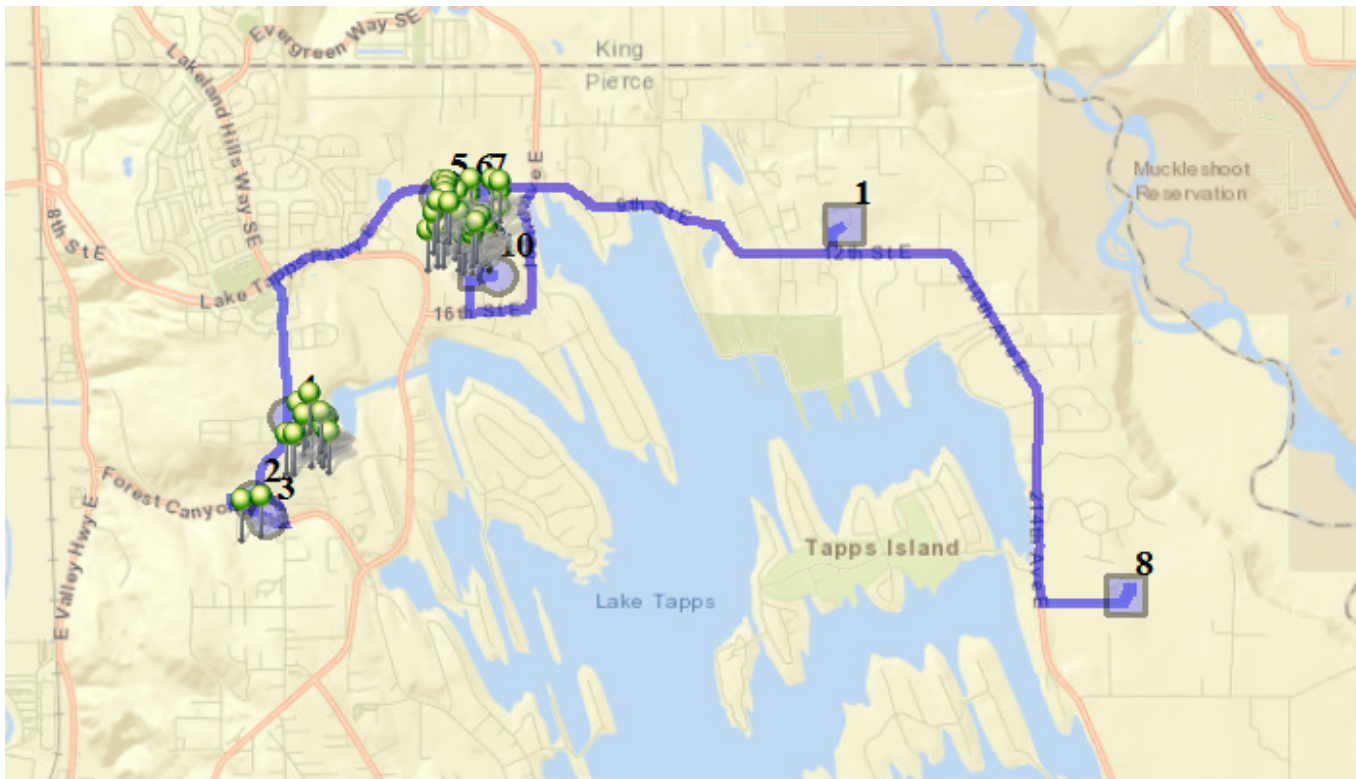

Run - 11 AM ELE

8/15/2022 - 8/15/2024

Driver: Lanfear, Deborah Eileen

Vehicle: D11

Mon, Tue, Thu, Fri

Time: 52 min

Distance: 14.97 mi

Students: 80 / 80

Description: Up Forest Canyon/North Tapps Estates

Map

#1 - 7:54 AM - Depart NTMS @ 7:52 / 20029 12TH St East

#2 - 8:04 AM - Stop / 16389 Forest Canyon Road East

3 Pickup

#3 - 8:04 AM - Stop / Forest Canyon Road East & 165th Ave East

1 Pickup

#4 - 8:06 AM - Stop / The Park Lakeland Hills Way

24 Pickup

#5 - 8:11 AM - Stop / 6413 Charlotte Ave Southeast

17 Pickup

#6 - 8:13 AM - Stop / 65th St Southeast & Elaine Ave Southeast

31 Pickup

#7 - 8:15 AM - Stop / 2821 65th St Southeast

4 Pickup

#8 - 8:25 AM - Arrive /DHES / 22249 34th St East

40 Dropoff

#9 - 8:40 AM - Arrive / LTES / Unknown Address

40 Dropoff

#10 - 8:45 AM - Return to Base / 1320 178TH Ave East